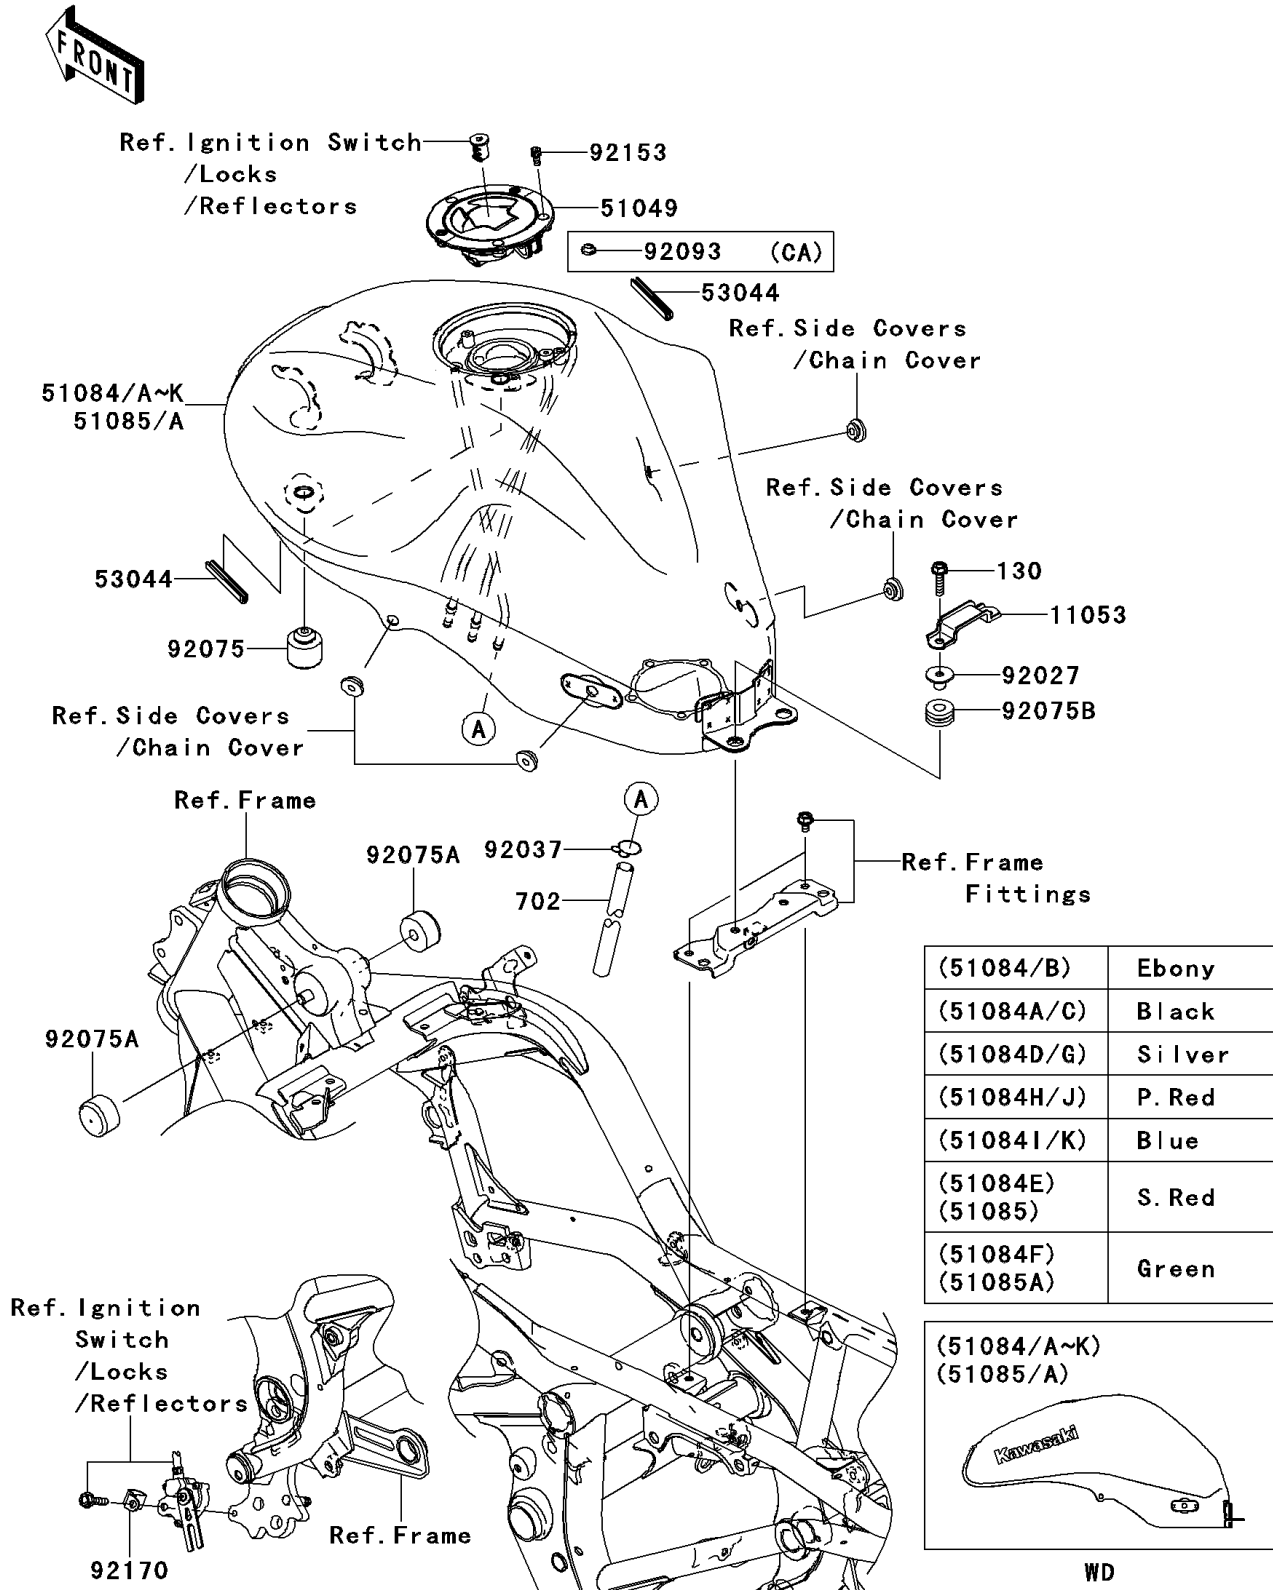

2006 Ninja® 650R

PARTS DIAGRAM

Fuel Tank

F2410

2006 Ninja® 650R

PARTS LIST

Fuel Tank

ITEM NAME

PART NUMBER

QUANTITY
