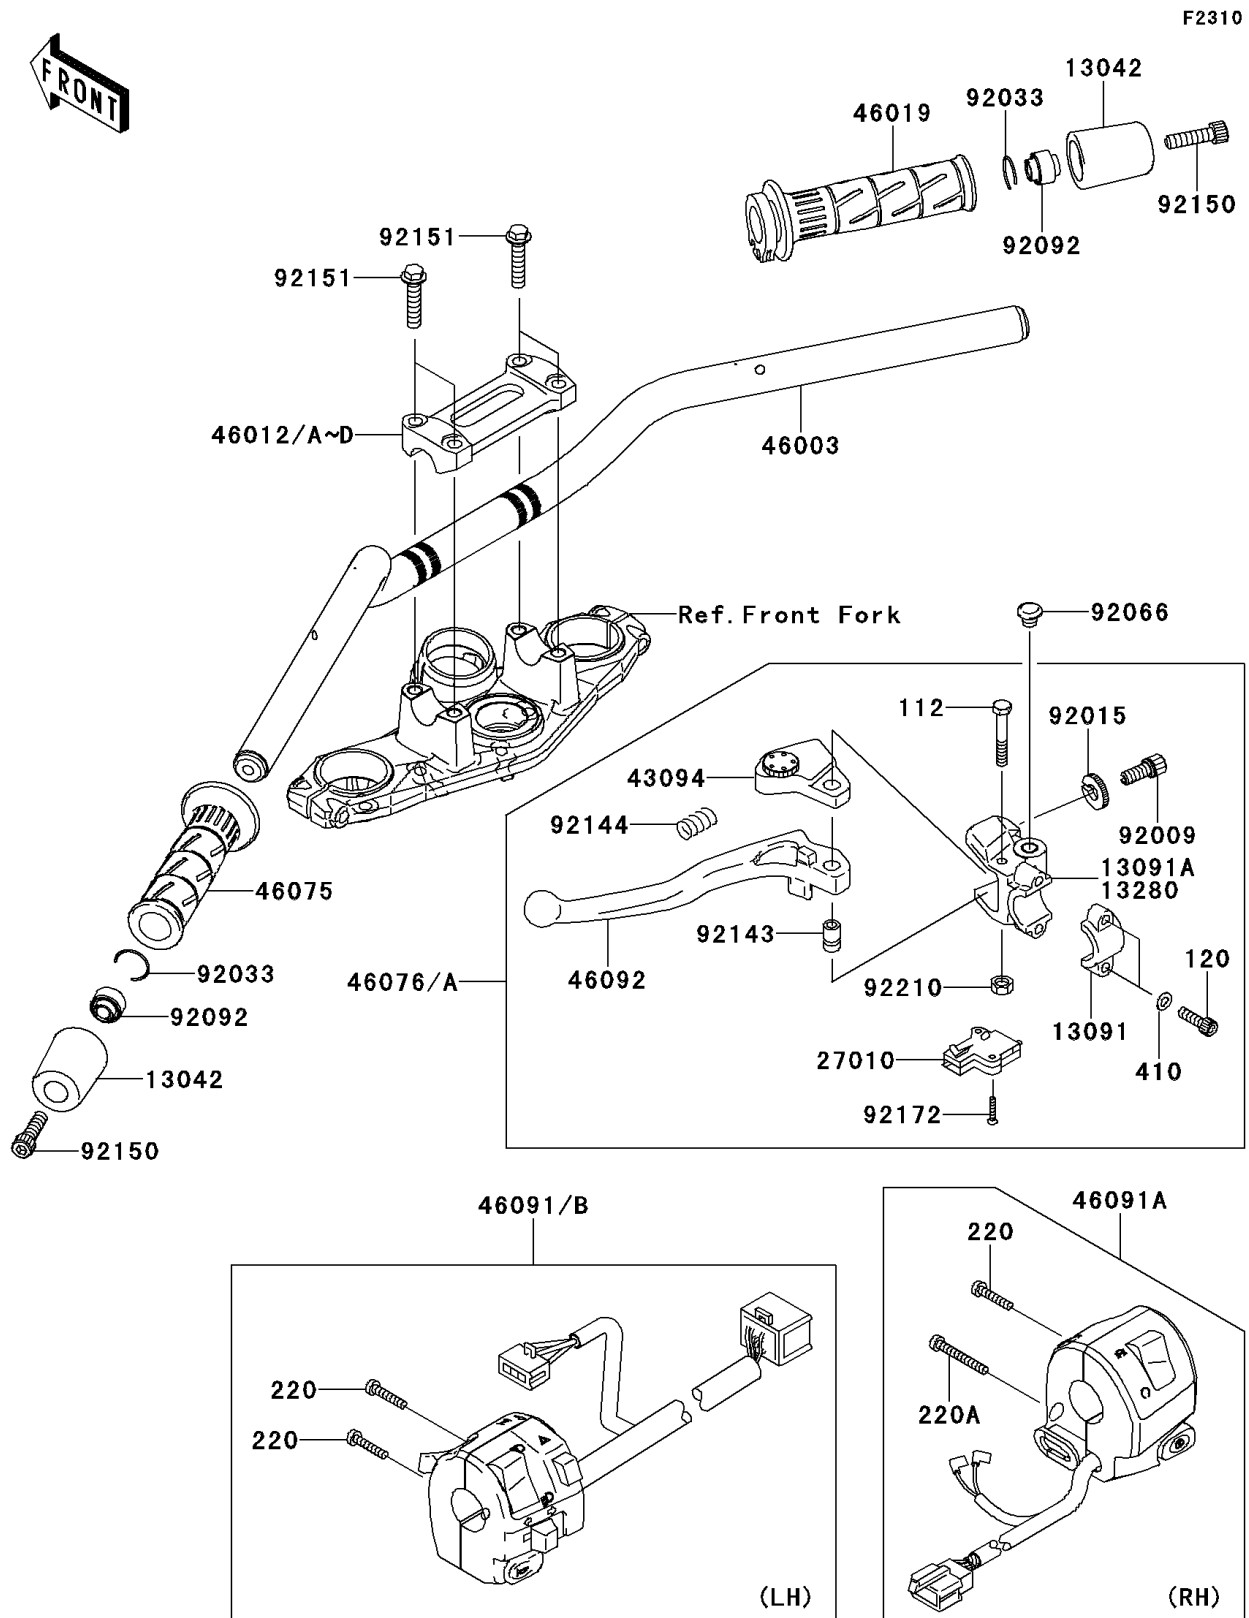

2006 Ninja® 650R

PARTS DIAGRAM

Handlebar

Kawasaki

Let the Good Times Roll®

2006 Ninja® 650R

PARTS LIST

Handlebar

ITEM NAME

PART NUMBER

QUANTITY
