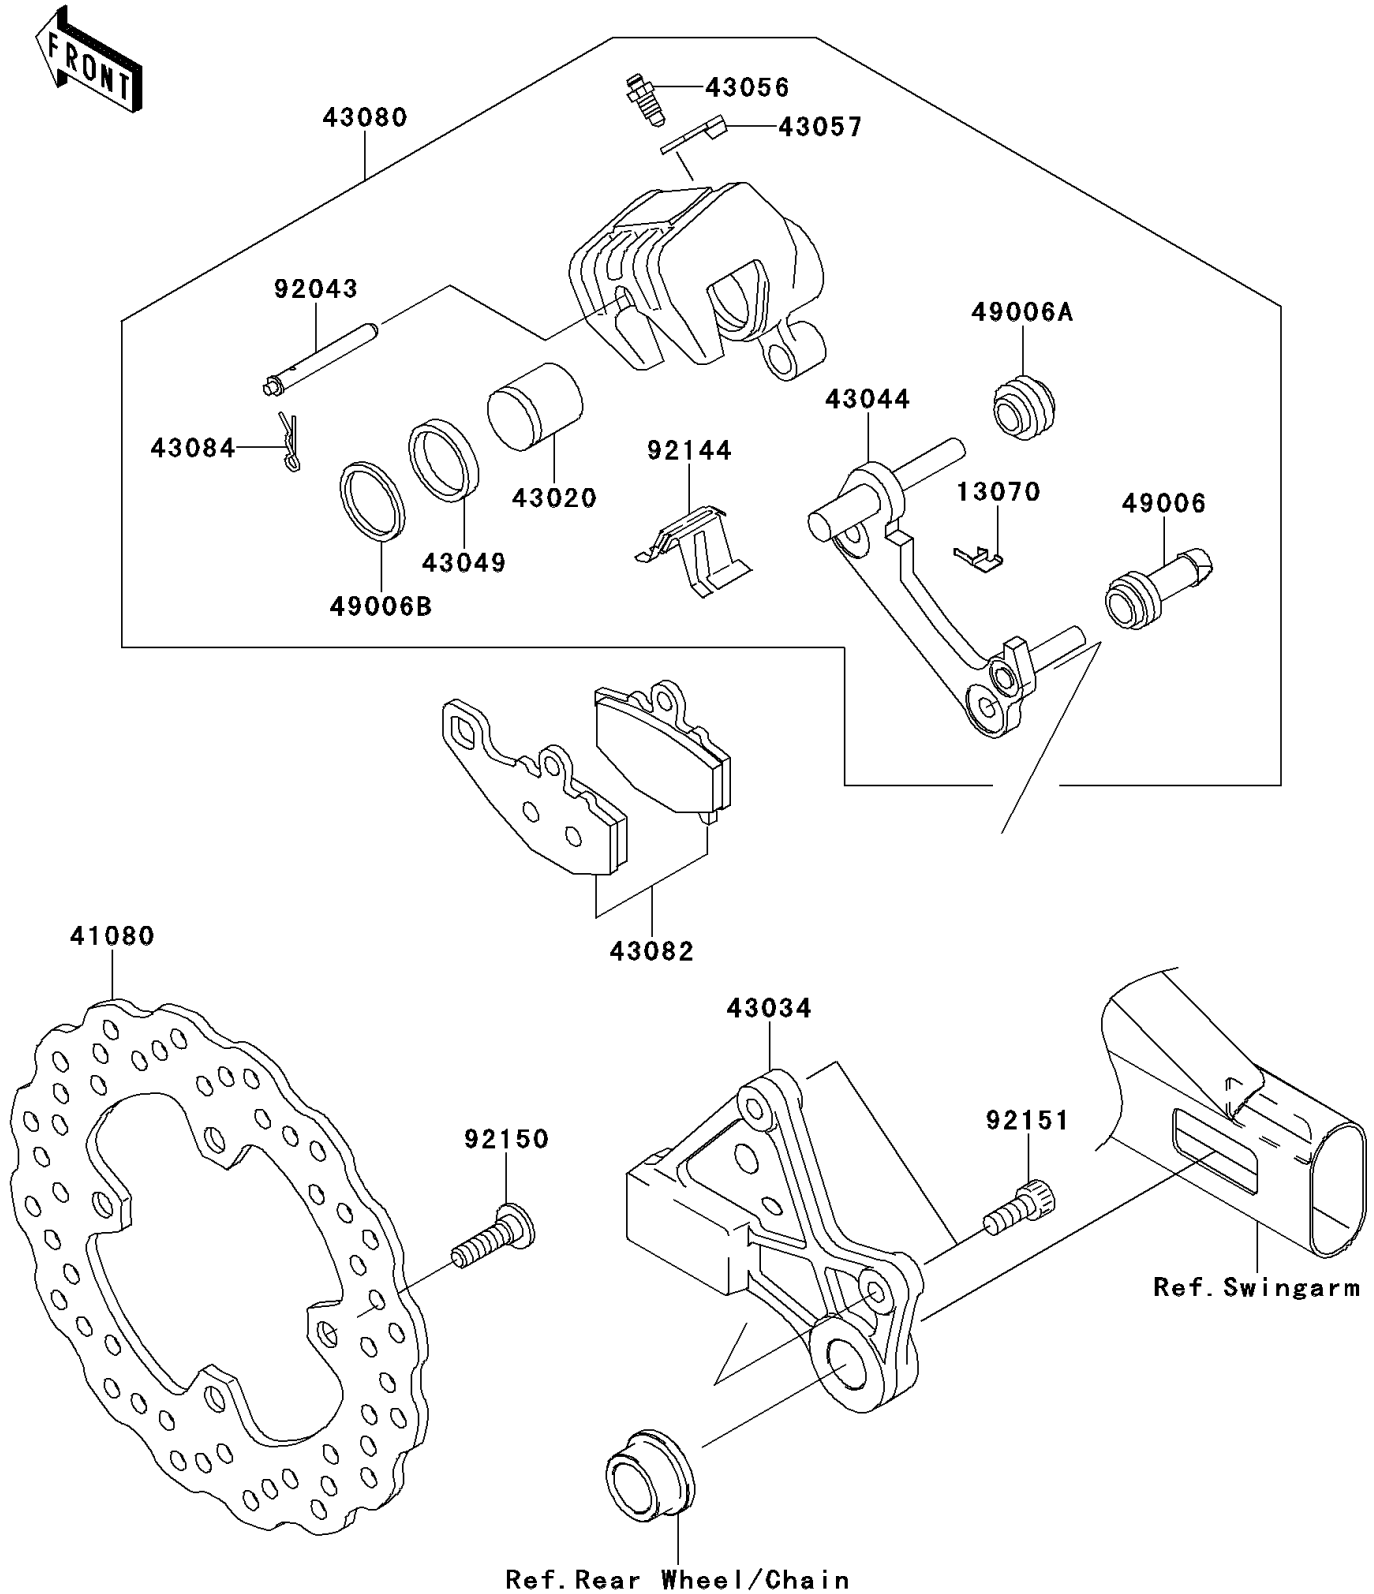

2006 Ninja® 650R

PARTS DIAGRAM

Rear Brake

F2294

2006 Ninja® 650R

PARTS LIST

Rear Brake

ITEM NAME

PART NUMBER

QUANTITY
