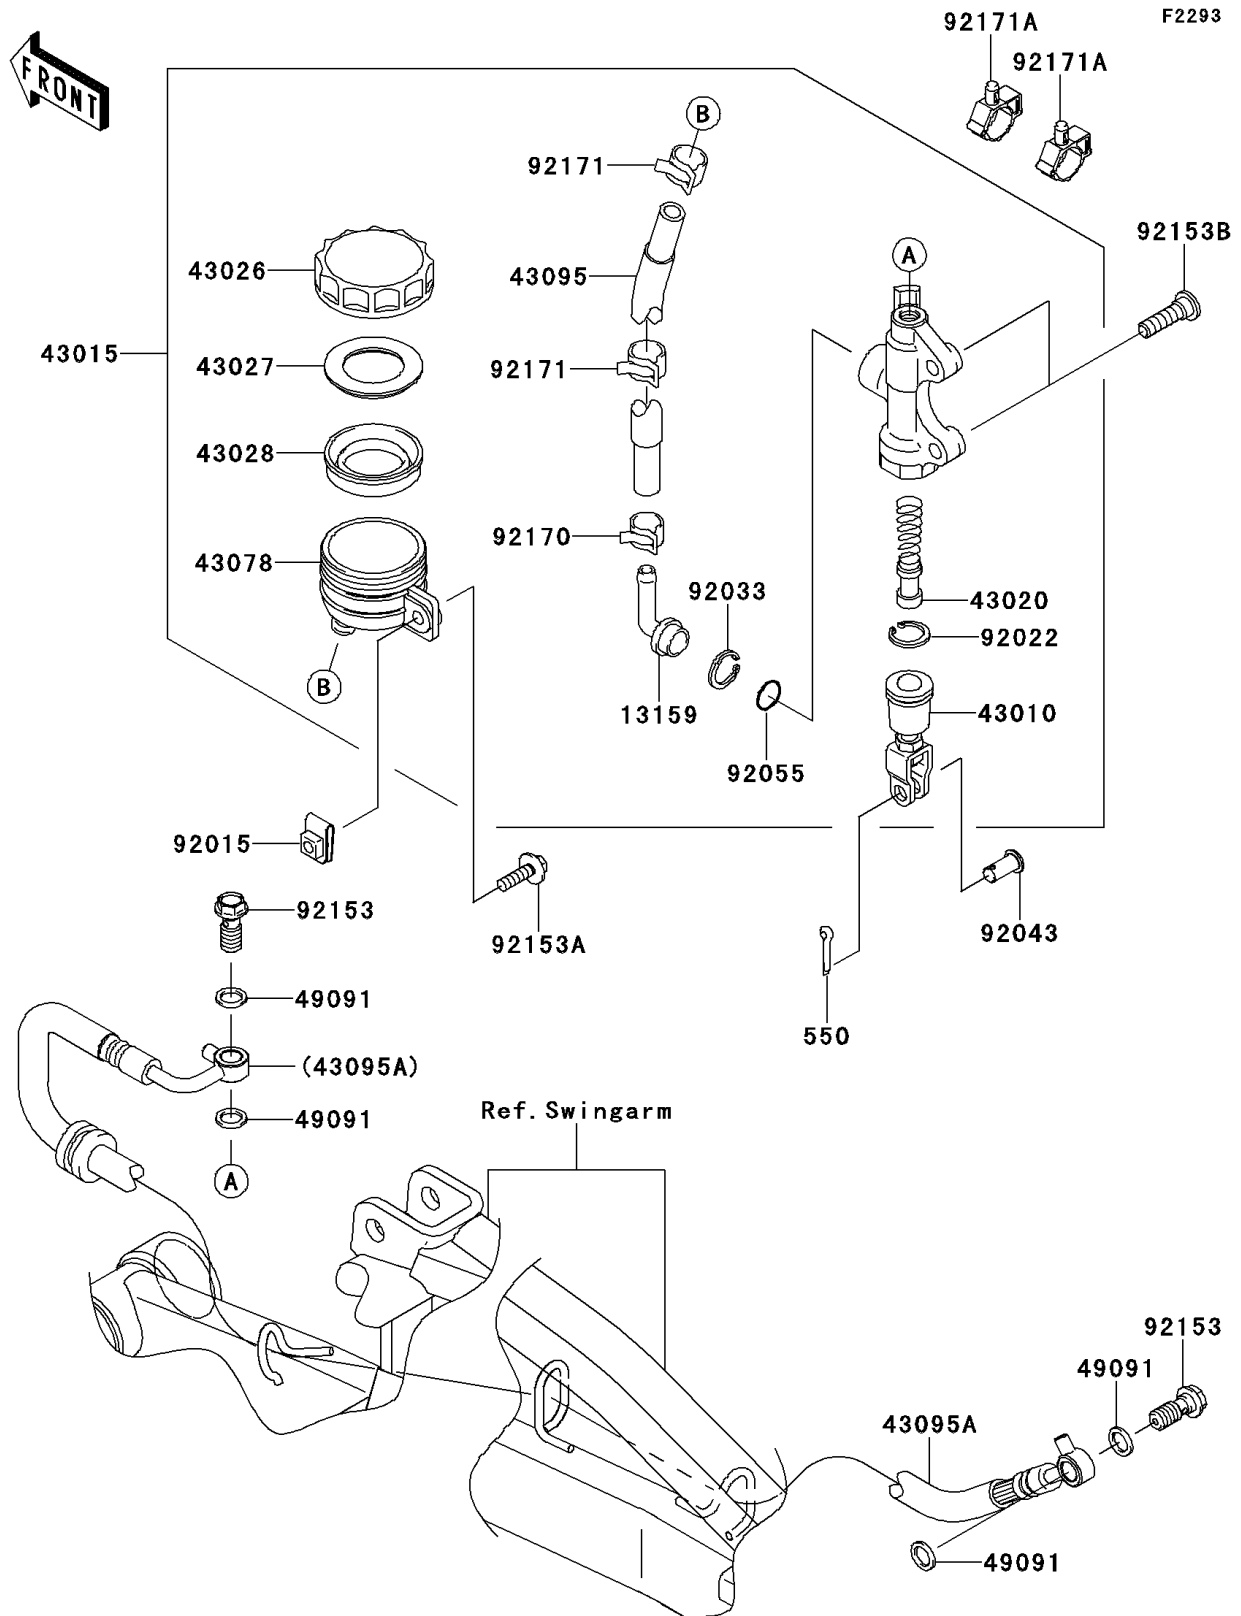

2006 Ninja® 650R

PARTS DIAGRAM

Rear Master Cylinder

2006 Ninja® 650R

PARTS LIST

Rear Master Cylinder

ITEM NAME

PART NUMBER

QUANTITY
