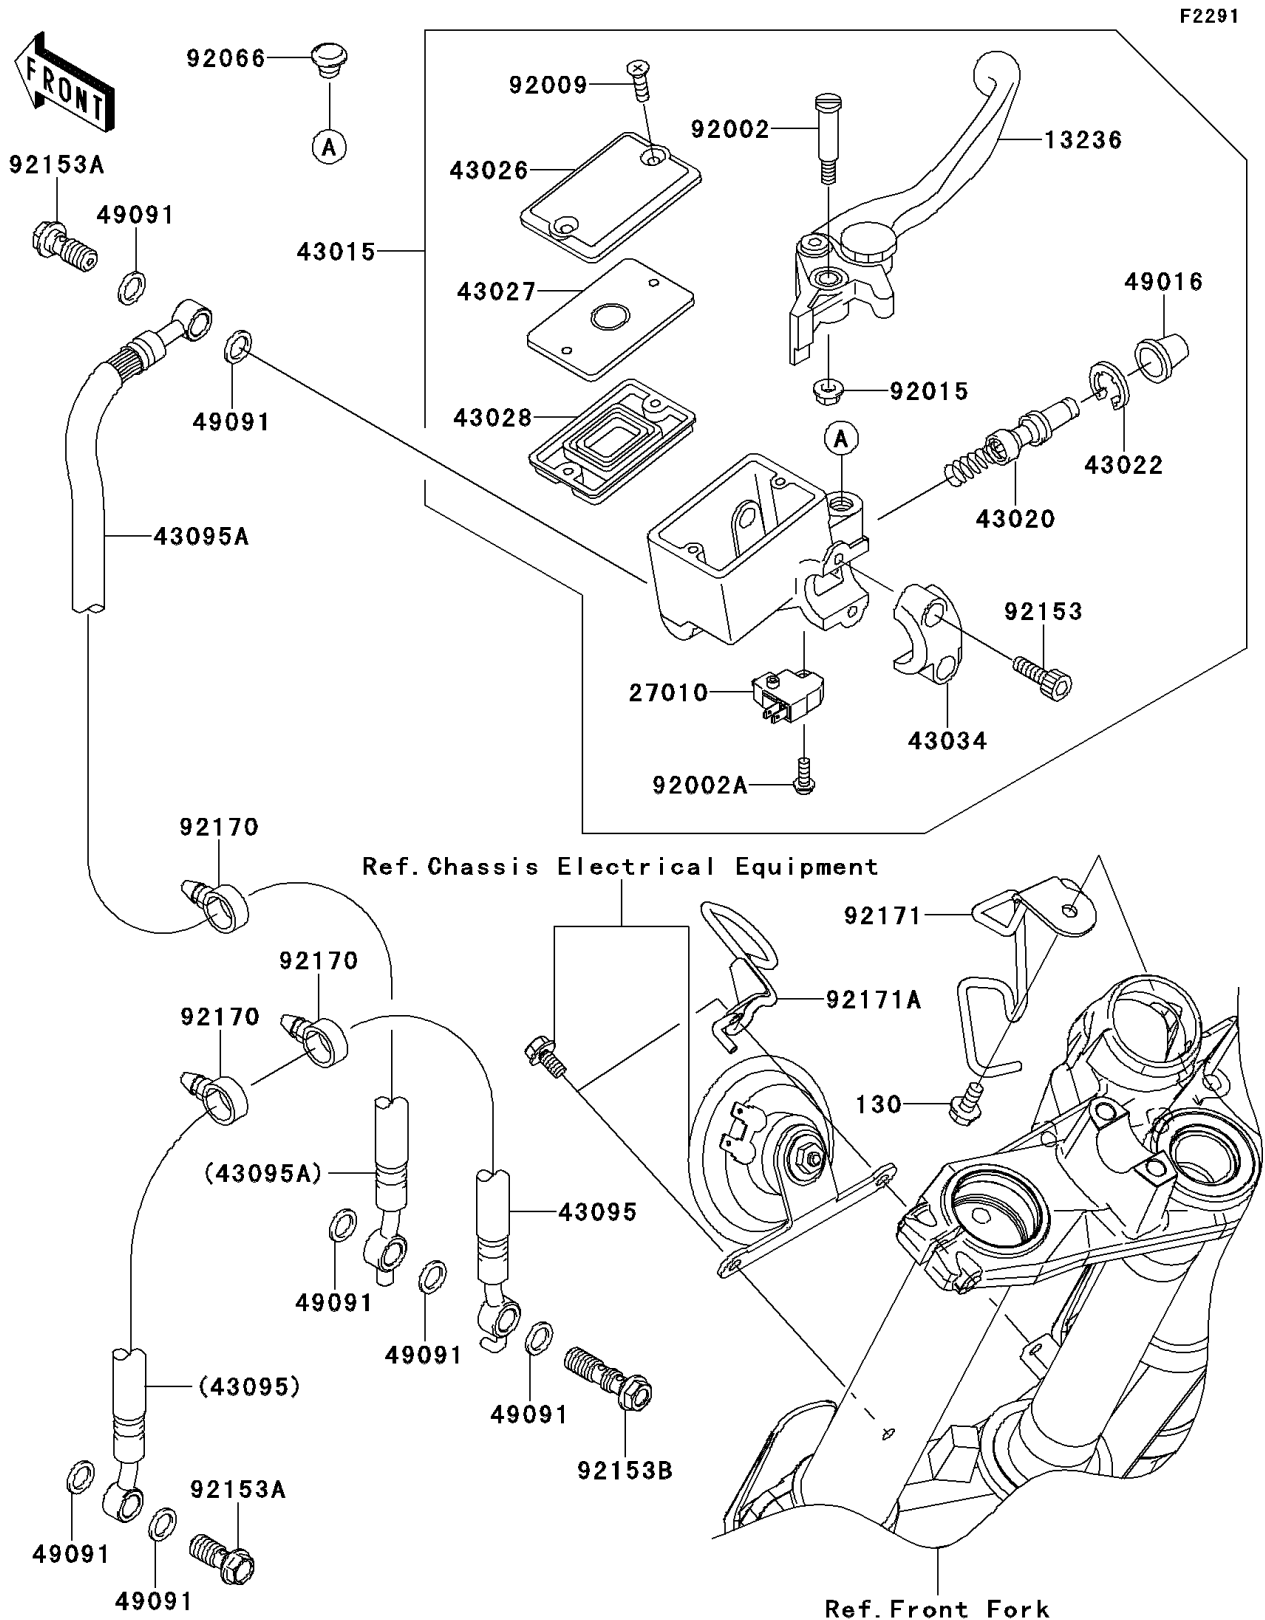

2006 Ninja® 650R

PARTS DIAGRAM

Front Master Cylinder

2006 Ninja® 650R

PARTS LIST

Front Master Cylinder

ITEM NAME

PART NUMBER

QUANTITY
