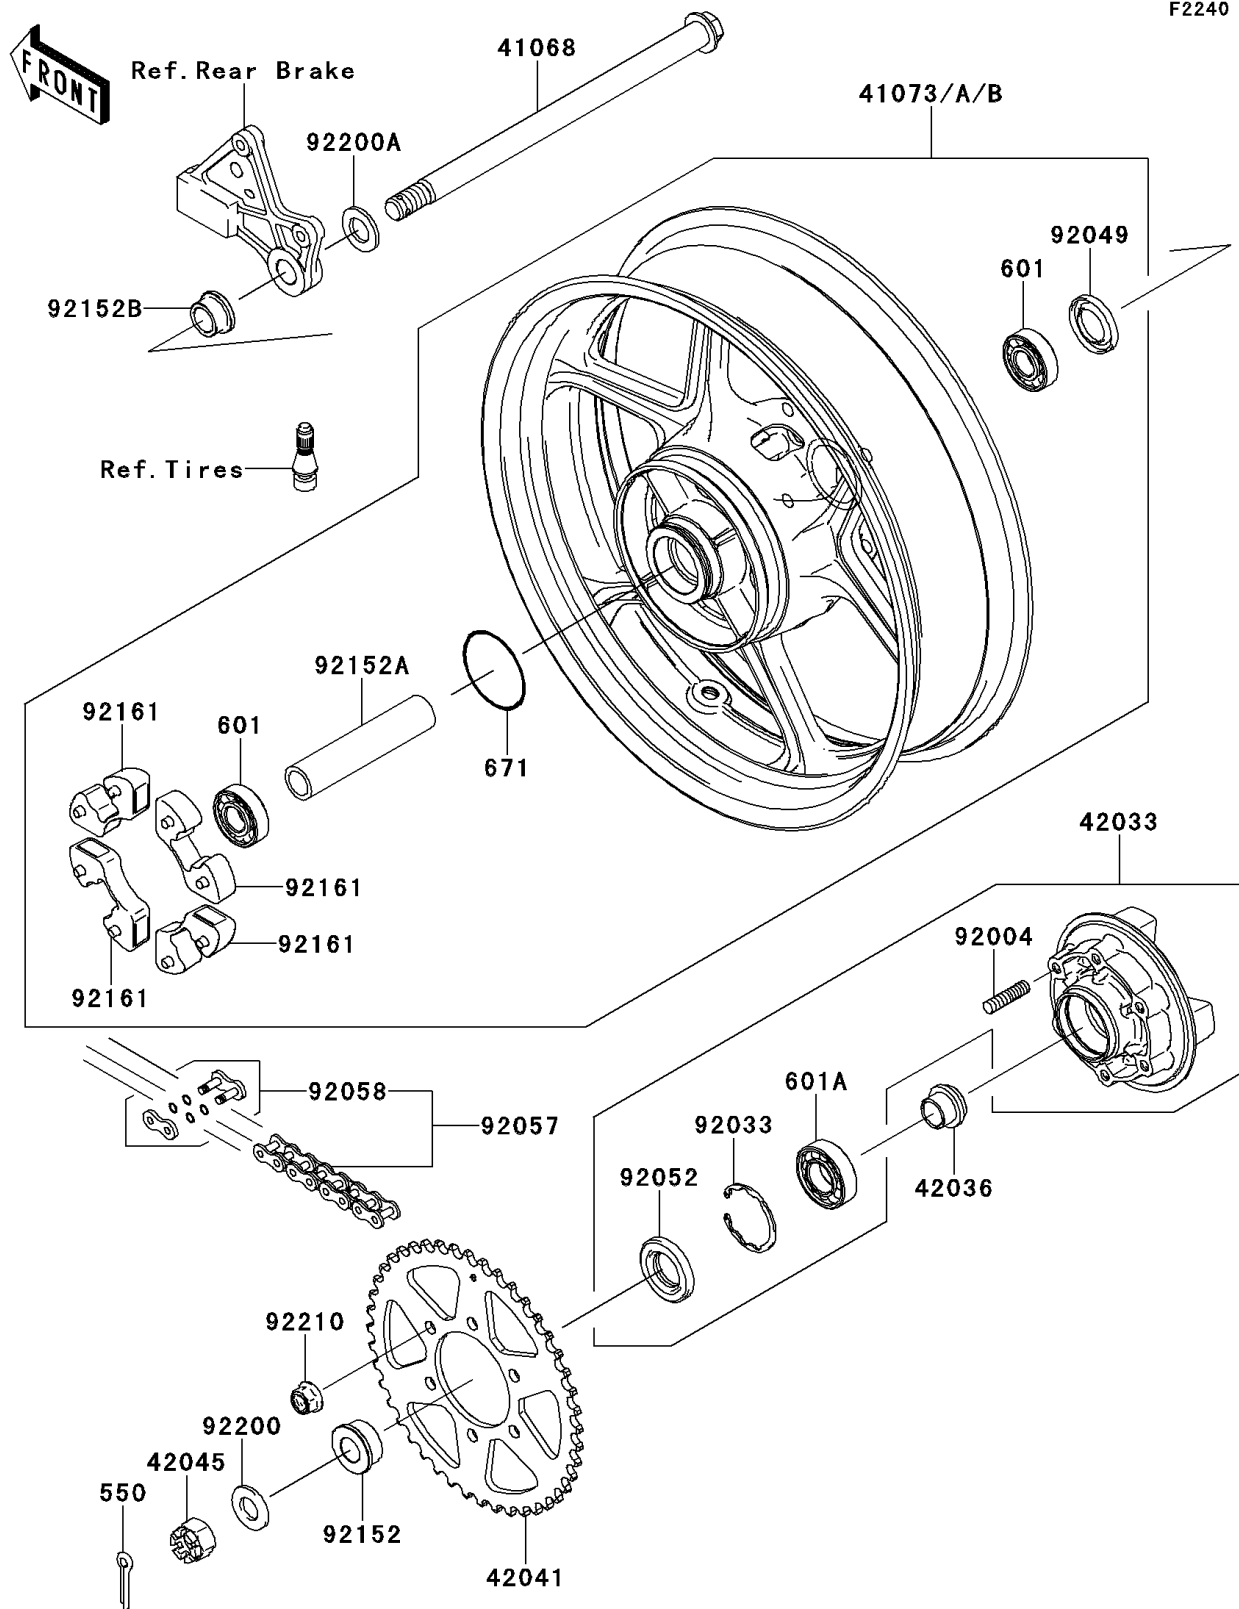

2006 Ninja® 650R

PARTS DIAGRAM

Rear Wheel/Chain

2006 Ninja® 650R

PARTS LIST

Rear Wheel/Chain

ITEM NAME	PART NUMBER	QUANTITY
PIN-COTTER,4.0X35 (Ref # 550)	550D4035	1
BEARING-BALL,6204UUC3 (Ref # 601)	601B6204UU	2
BEARING-BALL (Ref # 601A)	601B6205UU	1
O RING,60MM (Ref # 671)	671B2560	1
AXLE,RR (Ref # 41068)	41068-0053	1
WHEEL-ASSY,RR,GRAYSTONE (Ref # 41073B)	41073-0051-2A	1
COUPLING-ASSY,RR HUB (Ref # 42033)	42033-0003	1
SLEEVE,RR HUB,L=23 (Ref # 42036)	42036-1251	1
SPROCKET-HUB,46T (Ref # 42041)	42041-0020	1
NUT,CASTLE,18MM (Ref # 42045)	42045-018	1
STUD,10X19 (Ref # 92004)	92004-0028	6
RING-SNAP,52MM (Ref # 92033)	92033-1043	1
SEAL-OIL,BJN28475 (Ref # 92049)	92049-1056	1
SEAL-OIL,TWC35527 (Ref # 92052)	92052-006	1
CHAIN,DRIVE,EK520MVXL1X114L (Ref # 92057)	92057-0101	1
JOINT-CHAIN,DRIVE (Ref # 92058)	92058-0007	1
COLLAR,RR AXLE,LH,L=18 (Ref # 92152)	92152-0118	1
COLLAR,RR HUB,L=133 (Ref # 92152A)	92152-0301	1
COLLAR,RR AXLE,RH,L=17 (Ref # 92152B)	92152-0302	1
DAMPER,SHOCK,RR HUB (Ref # 92161)	92161-0303	4
WASHER,19X36X3.2 (Ref # 92200)	92200-0296	1
WASHER,20.5X36X3.2 (Ref # 92200A)	92200-0297	1
NUT,LOCK,FLANGED,10MM (Ref # 92210)	92210-0276	6