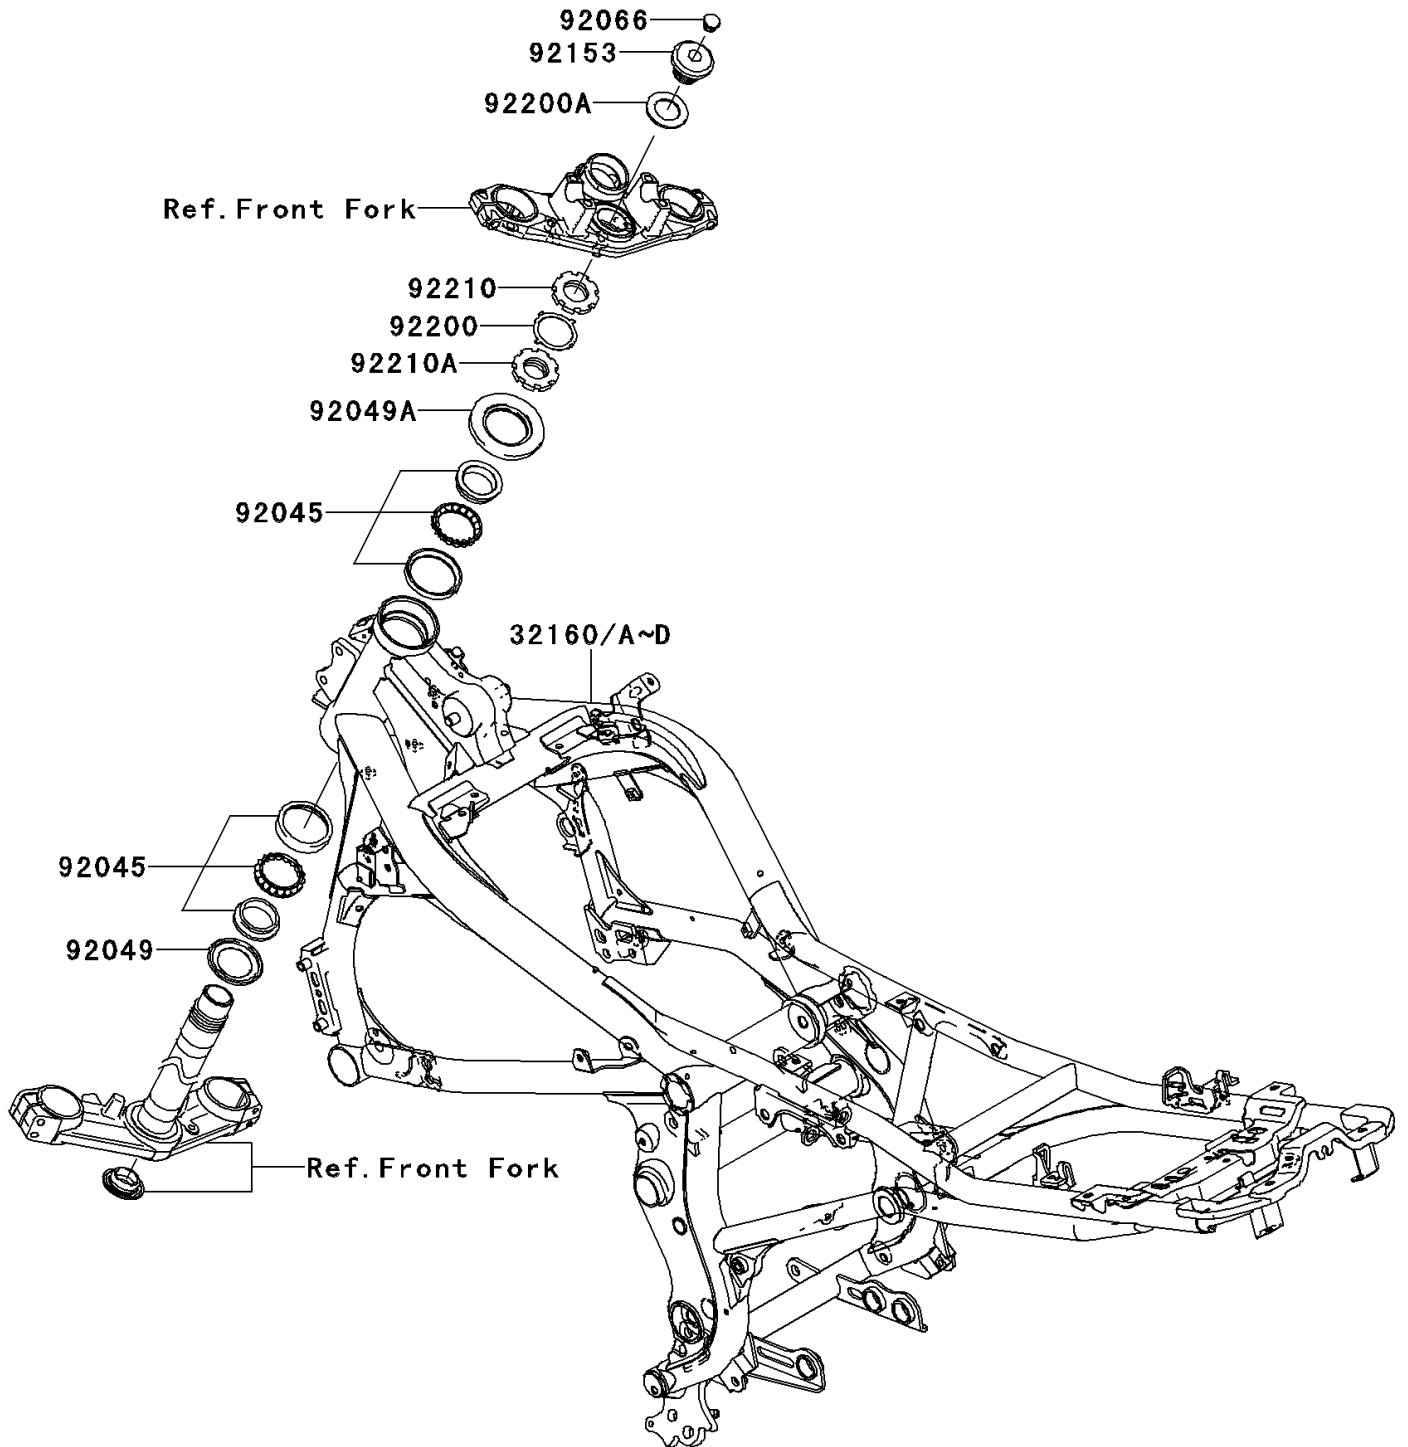

## PARTS DIAGRAM

### Frame

F2120

## PARTS LIST

### Frame

ITEM NAME	PART NUMBER	QUANTITY
FRAME-COMP,BLACK (Ref # 32160C)	32160-0270-18R	1
FRAME-COMP,P.SILVER (Ref # 32160D)	32160-0270-458	1
BEARING-BALL,SF07A17PX1V1 (Ref # 92045)	92045-1384	2
SEAL-OIL,DS35X55X4 (Ref # 92049)	92049-0022	1
SEAL-OIL,MX043N2 (Ref # 92049A)	92049-1483	1
PLUG (Ref # 92066)	92066-0071	1
BOLT,26MM (Ref # 92153)	92153-0474	1
WASHER (Ref # 92200)	92200-0036	1
WASHER,27X42X2.3 (Ref # 92200A)	92200-0081	1
NUT,STEERING STEM 35MM (Ref # 92210)	92210-0062	1
NUT,STEERING STEM,35MM (Ref # 92210A)	92210-0077	1