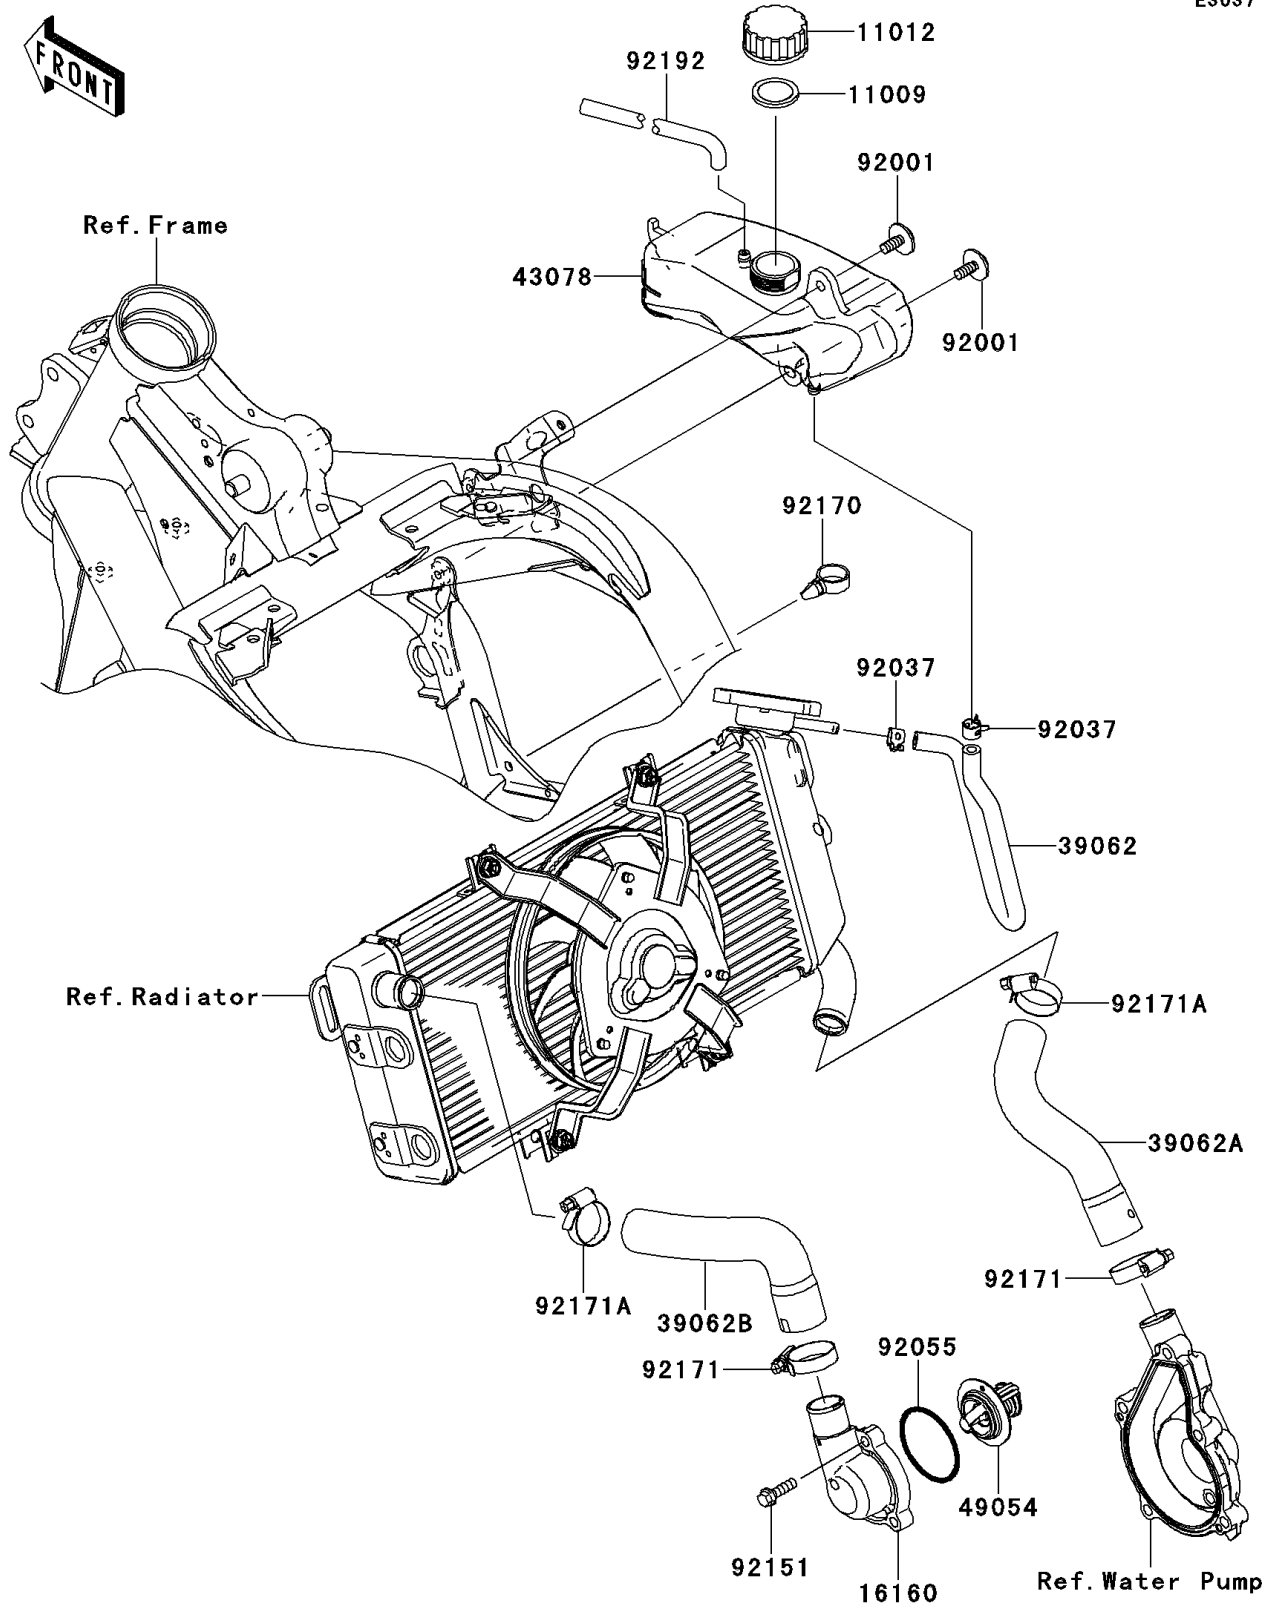

2006 Ninja® 650R

PARTS DIAGRAM

Water Pipe

E3037

2006 Ninja® 650R

PARTS LIST

Water Pipe

ITEM NAME

PART NUMBER

QUANTITY
