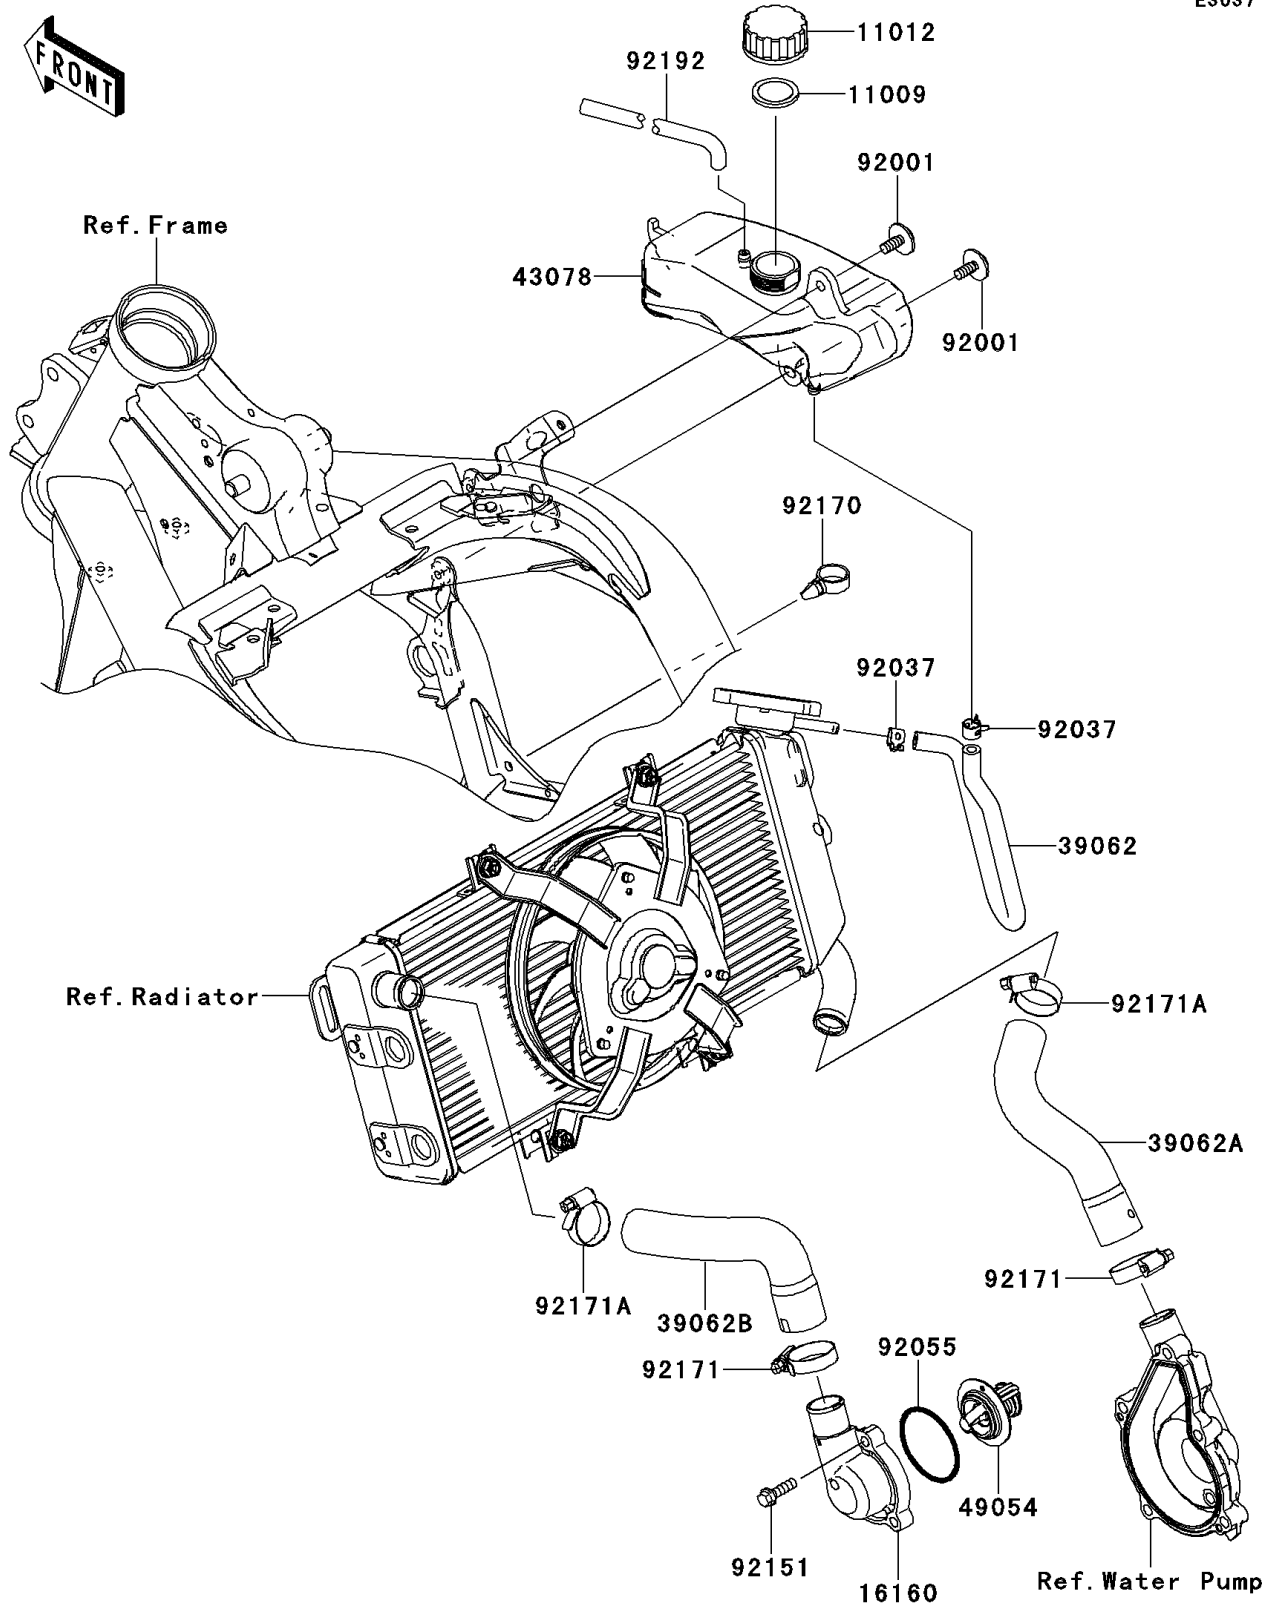

2008 Ninja® 650R

PARTS DIAGRAM

Water Pipe

E3037

2008 Ninja® 650R

PARTS LIST

Water Pipe

ITEM NAME

PART NUMBER

QUANTITY
