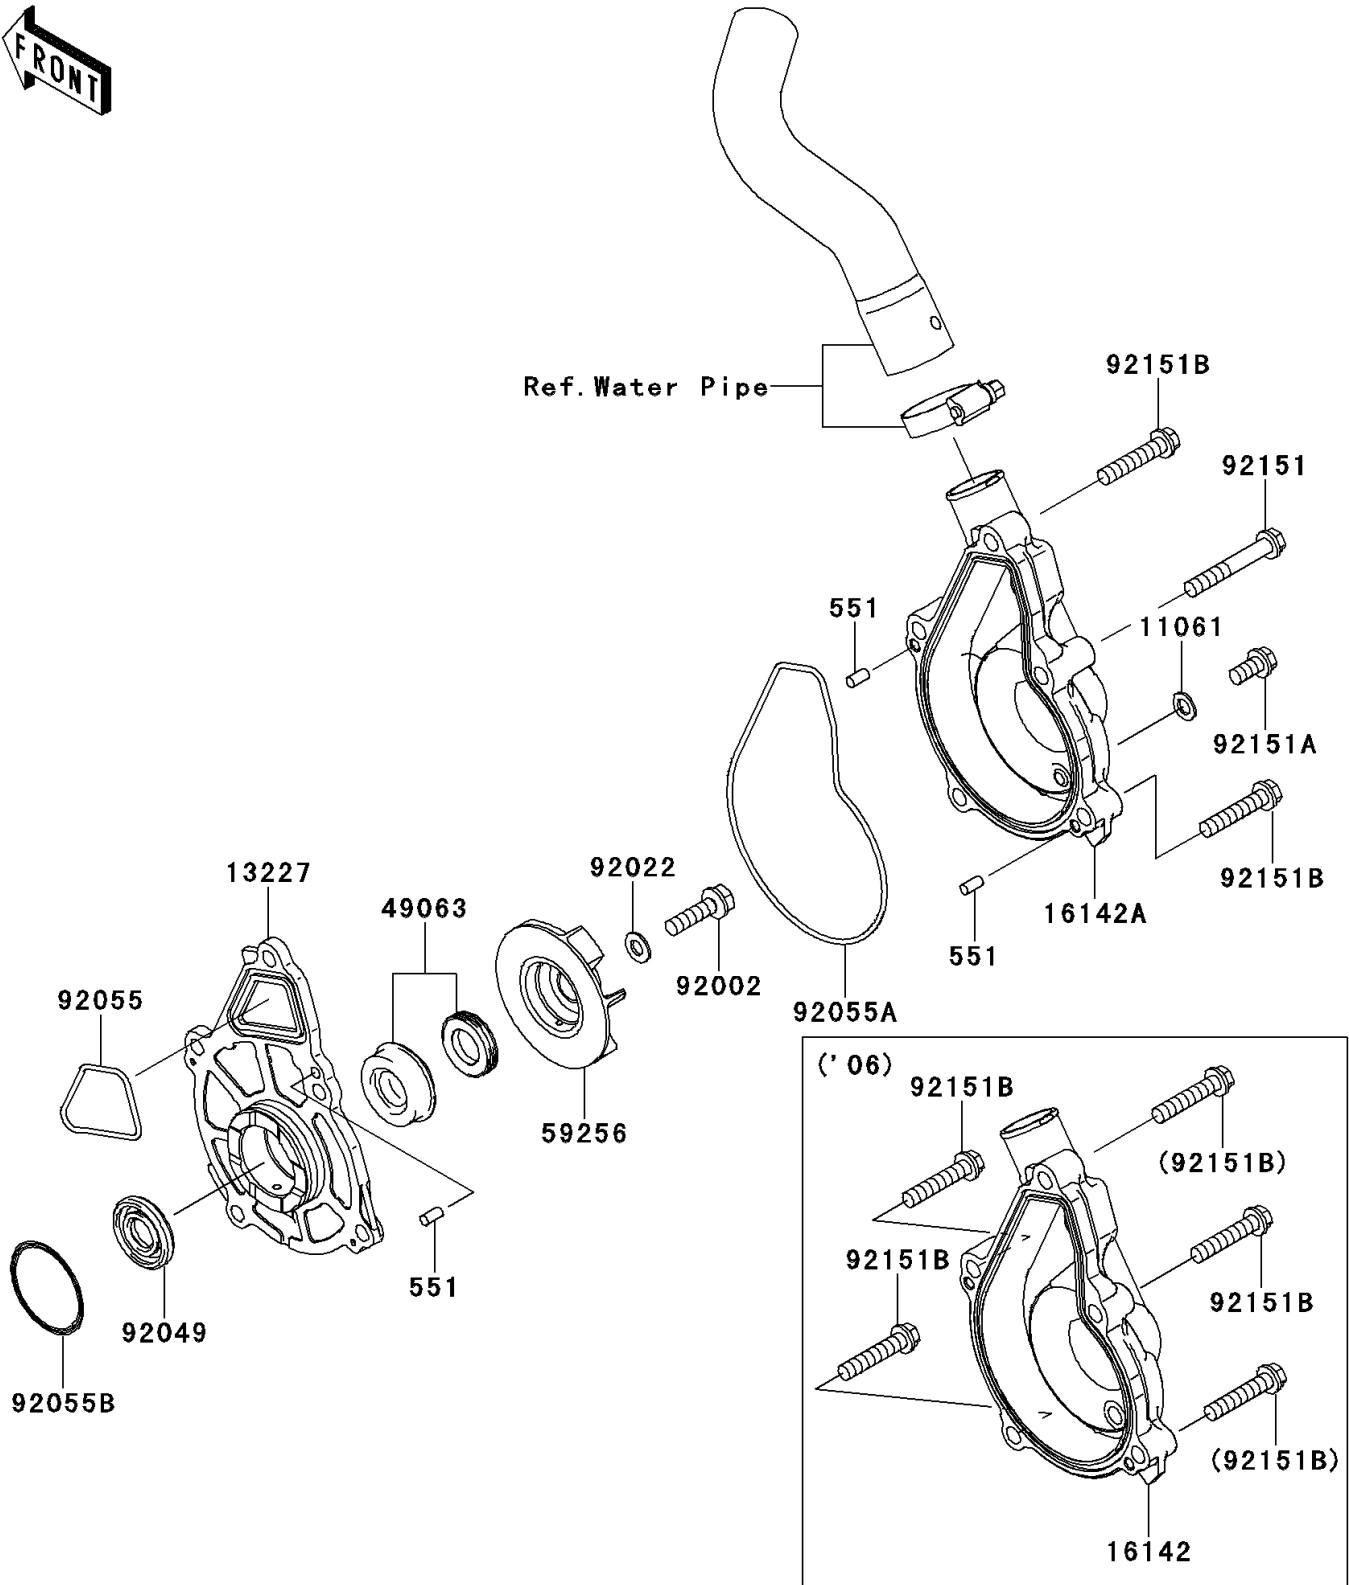

2006 Ninja® 650R

PARTS DIAGRAM

Water Pump

E3031

2006 Ninja® 650R

PARTS LIST

Water Pump

ITEM NAME	PART NUMBER	QUANTITY
PIN-DOWEL,4X8 (Ref # 551)	551A0408	3
GASKET (Ref # 11061)	11061-0107	1
HOUSING (Ref # 13227)	13227-0012	1
COVER-PUMP (Ref # 16142)	16142-0025	1
SEAL-MECHANICAL,WATER (Ref # 49063)	49063-1055	1
IMPELLER (Ref # 59256)	59256-0007	1
BOLT,6X22 (Ref # 92002)	92002-1154	1
WASHER,6.1X12X1 (Ref # 92022)	92022-077	1
SEAL-OIL,SC12 28.555 (Ref # 92049)	92049-1259	1
RING-O,CASE-HOUSING (Ref # 92055)	92055-0082	1
RING-O,HOUSING-PUMP COVER (Ref # 92055A)	92055-0083	1
RING-O,33.2MM (Ref # 92055B)	92055-1155	1
BOLT,6X12 (Ref # 92151A)	92151-1133	1
BOLT,6X30 (Ref # 92151B)	92151-1134	5