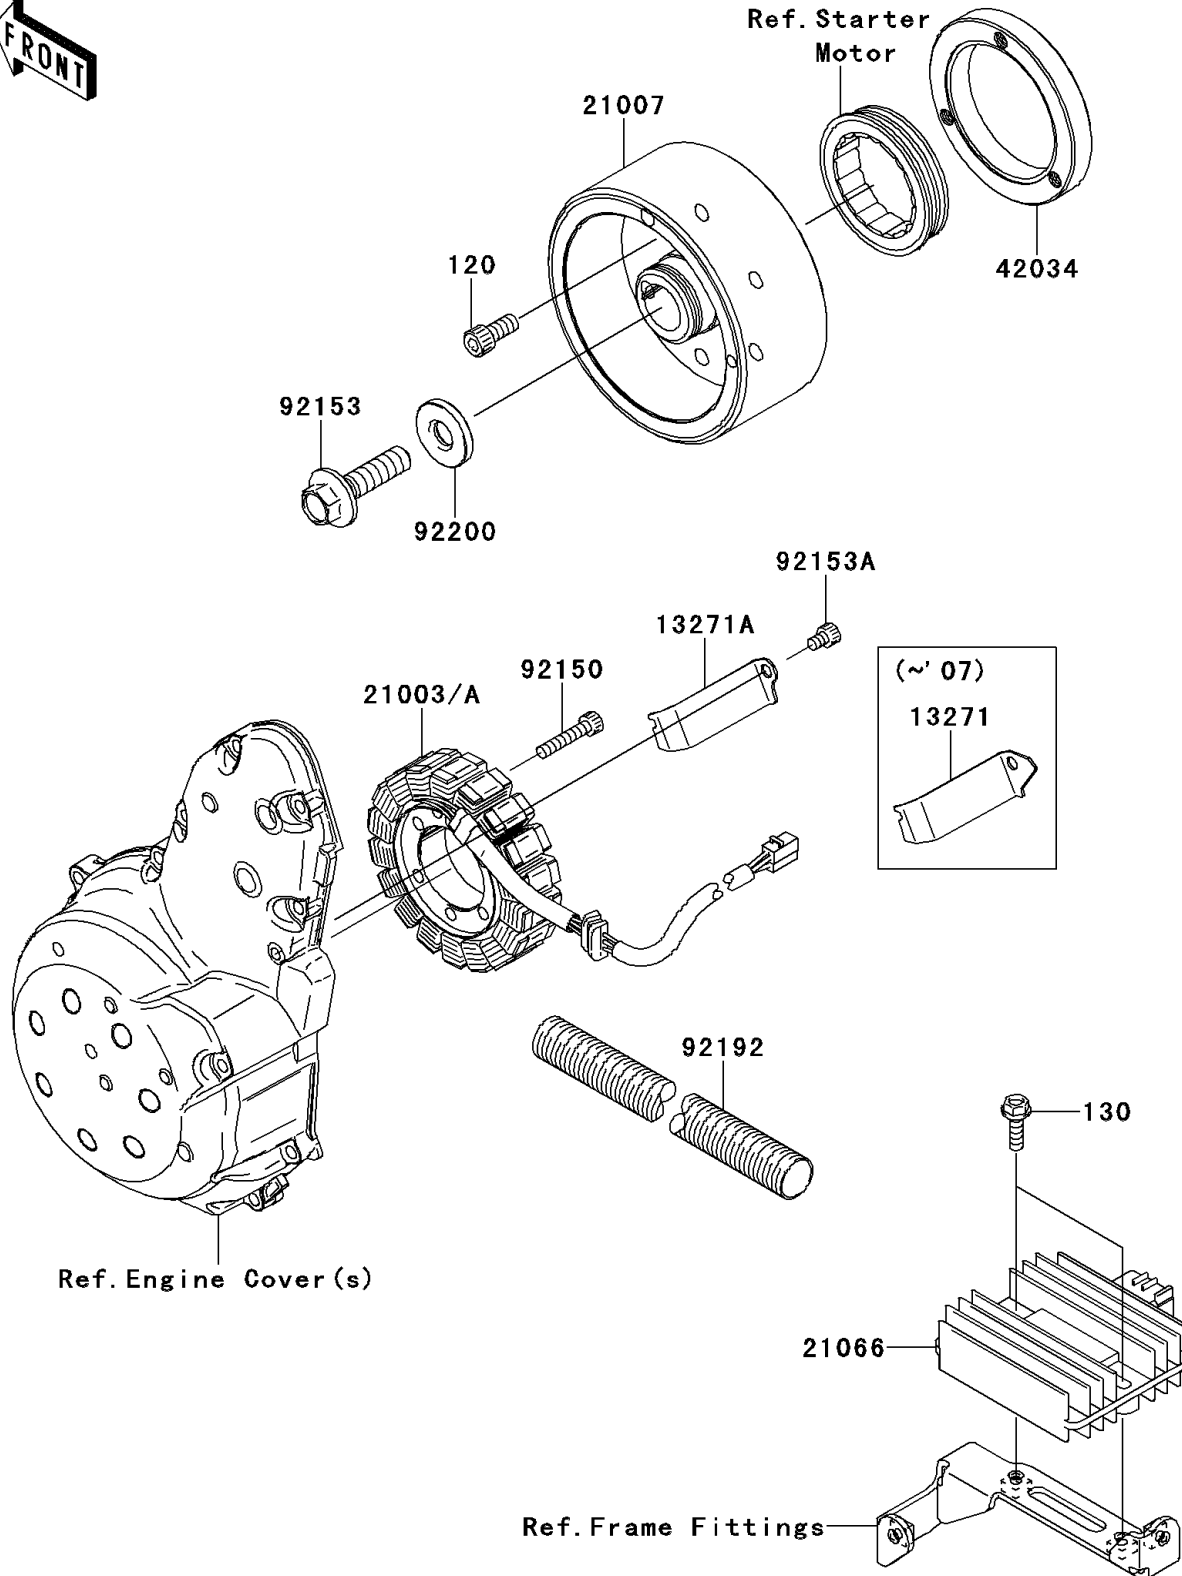

## PARTS DIAGRAM

### Generator

E1810

## PARTS LIST

### Generator

ITEM NAME	PART NUMBER	QUANTITY
BOLT-SOCKET,8X18 (Ref # 120)	120P0818	3
BOLT-FLANGED,6X20 (Ref # 130)	130J0620	2
PLATE (Ref # 13271)	13271-0574	1
STATOR (Ref # 21003)	21003-0041	1
ROTOR (Ref # 21007)	21007-0075	1
REGULATOR-VOLTAGE (Ref # 21066)	21066-1127	1
COUPLING (Ref # 42034)	42034-1143	1
BOLT,SOCKET,6X30 (Ref # 92150)	92150-1433	3
BOLT,FLANGED,12X45 (Ref # 92153)	92153-0951	1
BOLT,SOCKET,6X8 (Ref # 92153A)	92153-1414	1
TUBE,CORRUGATED,L=175 (Ref # 92192)	92192-0315	1
WASHER,12X33X5 (Ref # 92200)	92200-0220	1