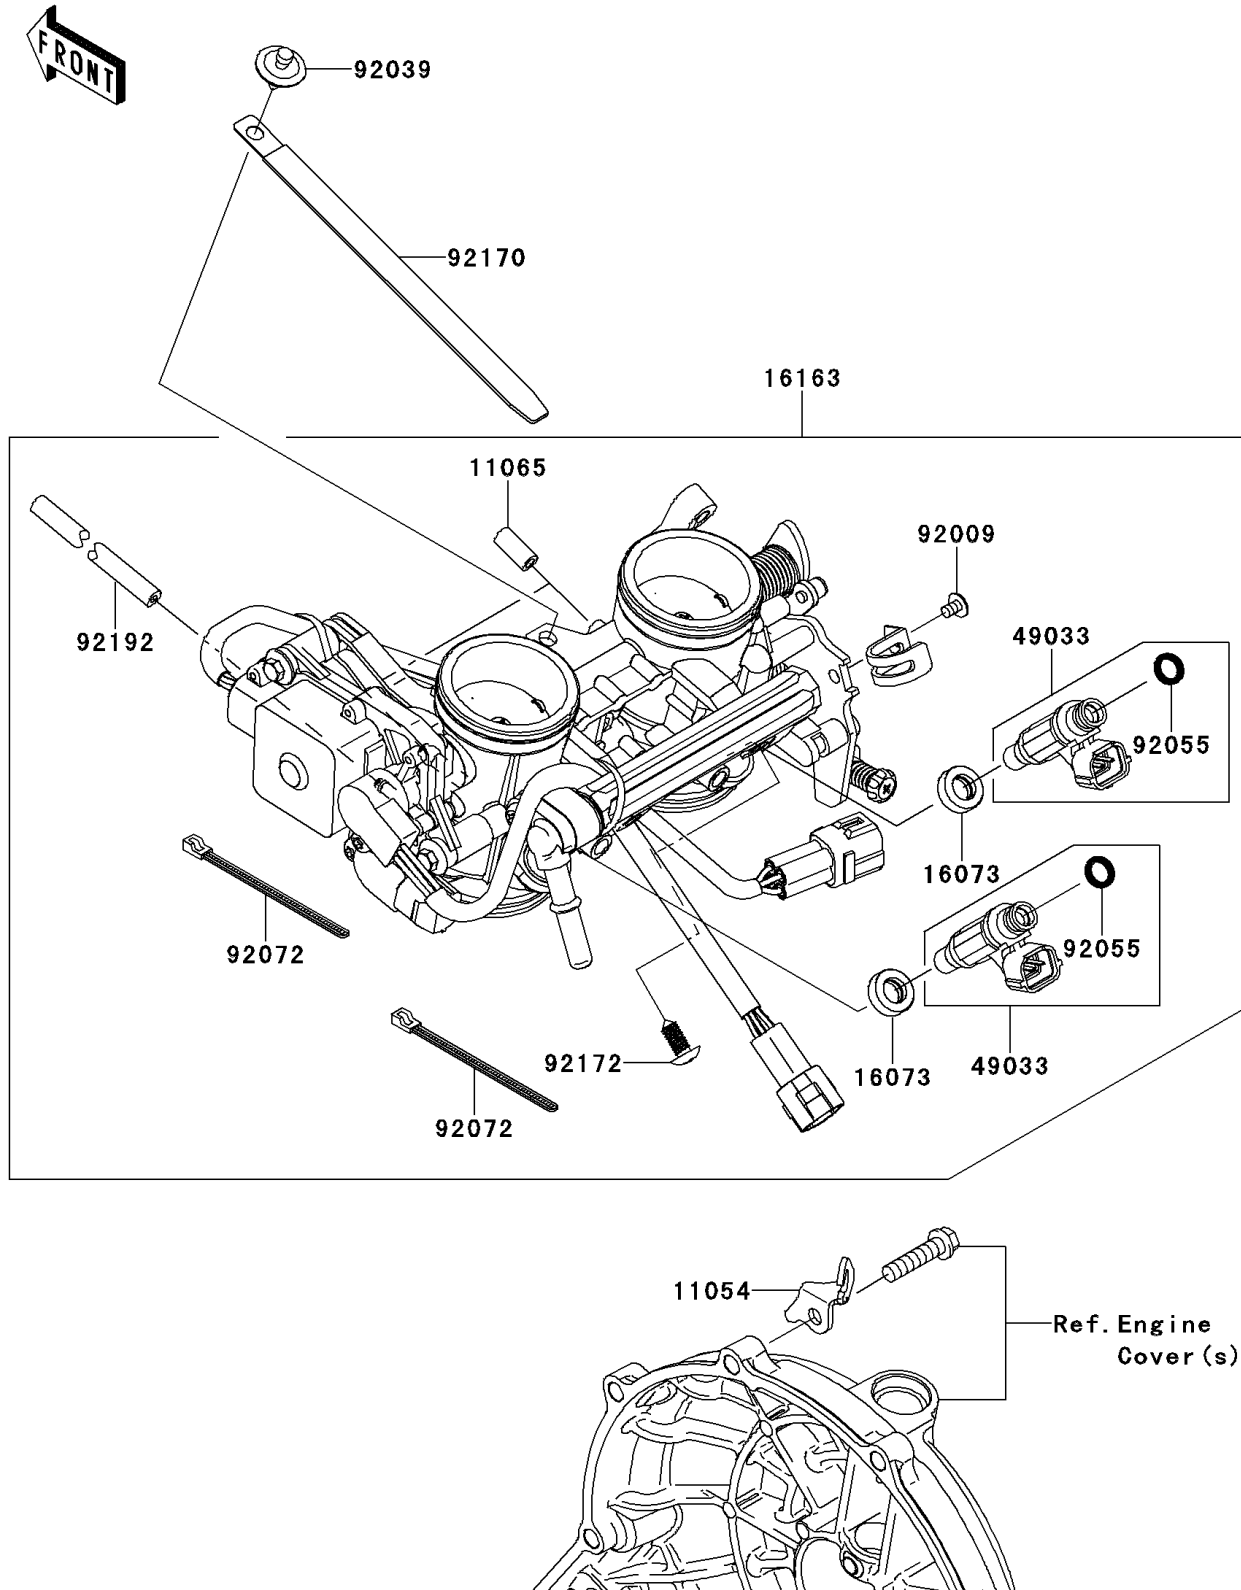

2008 Ninja® 650R

PARTS DIAGRAM

Throttle

E1510

2008 Ninja® 650R

PARTS LIST

Throttle

ITEM NAME

PART NUMBER

QUANTITY
