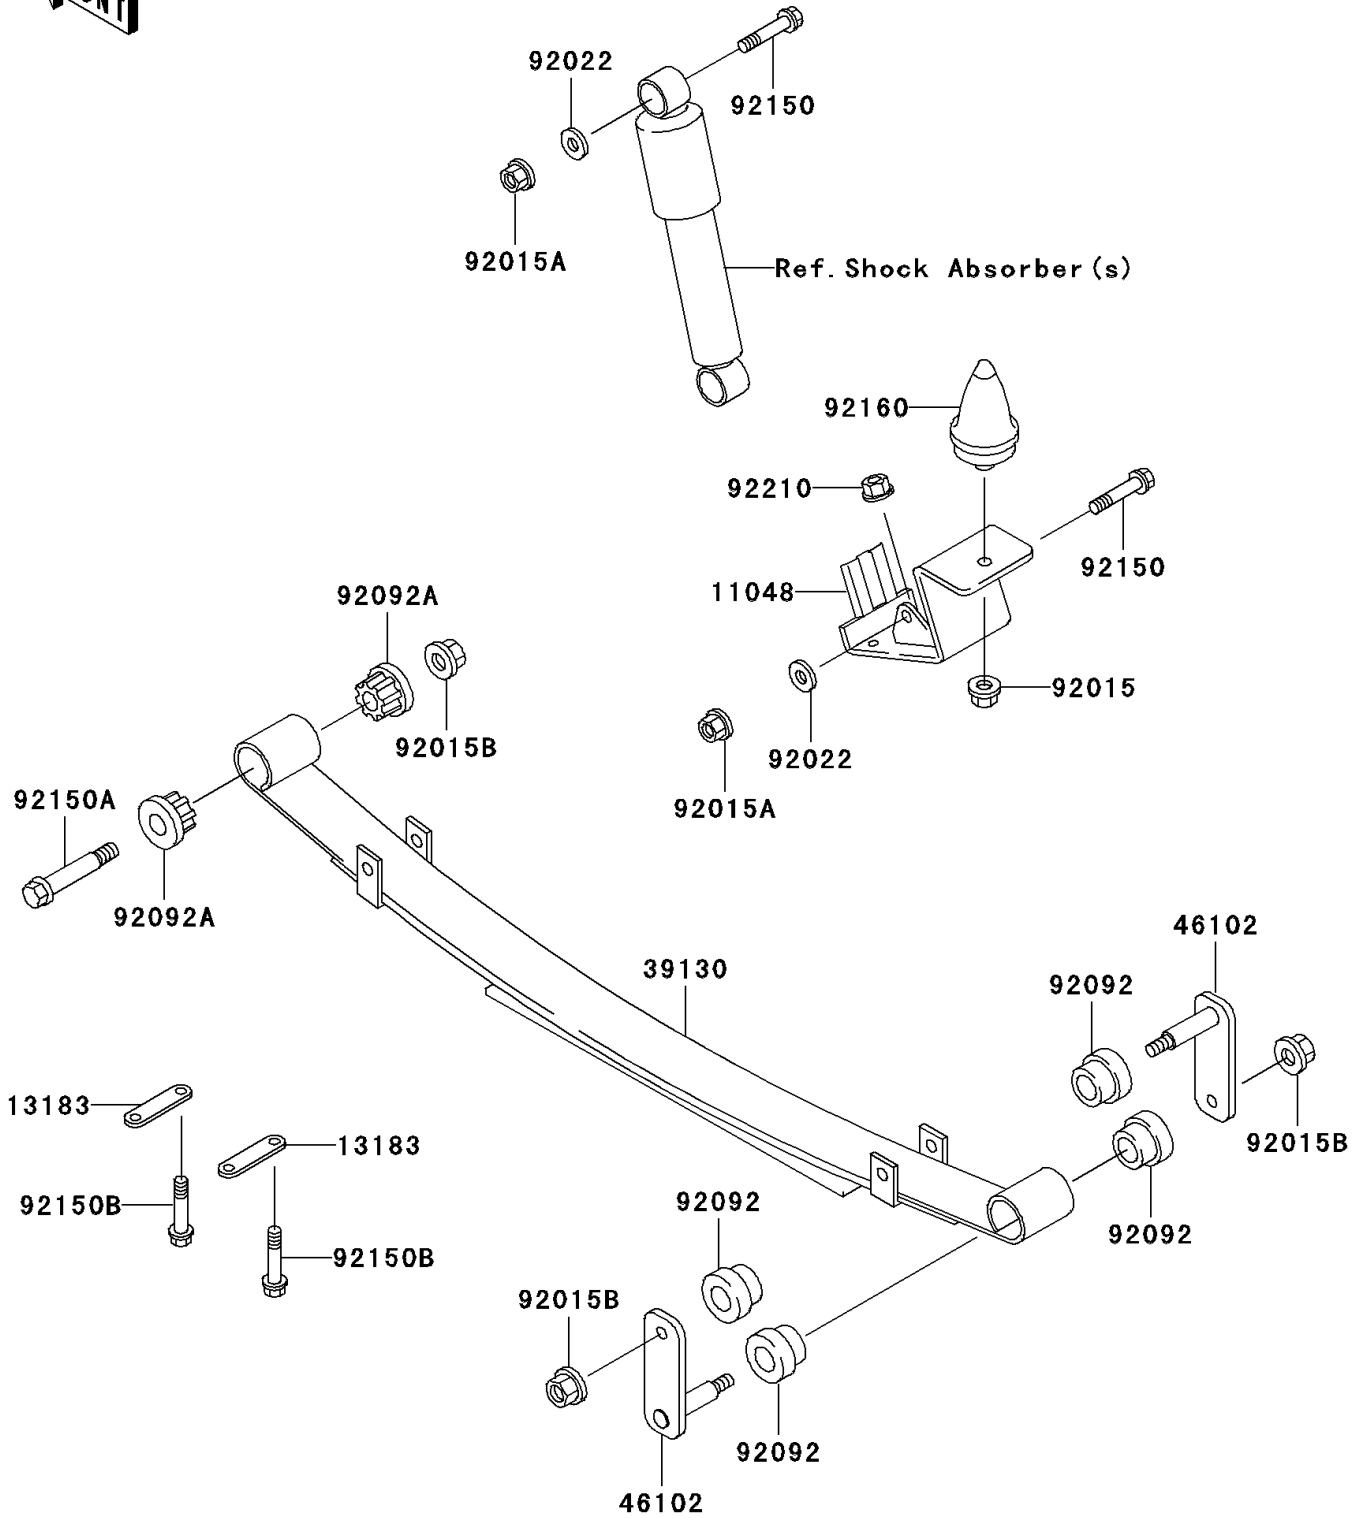

Mule 3010 4X4

PARTS DIAGRAM

Rear Suspension

F2153

Mule 3010 4X4

PARTS LIST

Rear Suspension

ITEM NAME

PART NUMBER

QUANTITY
