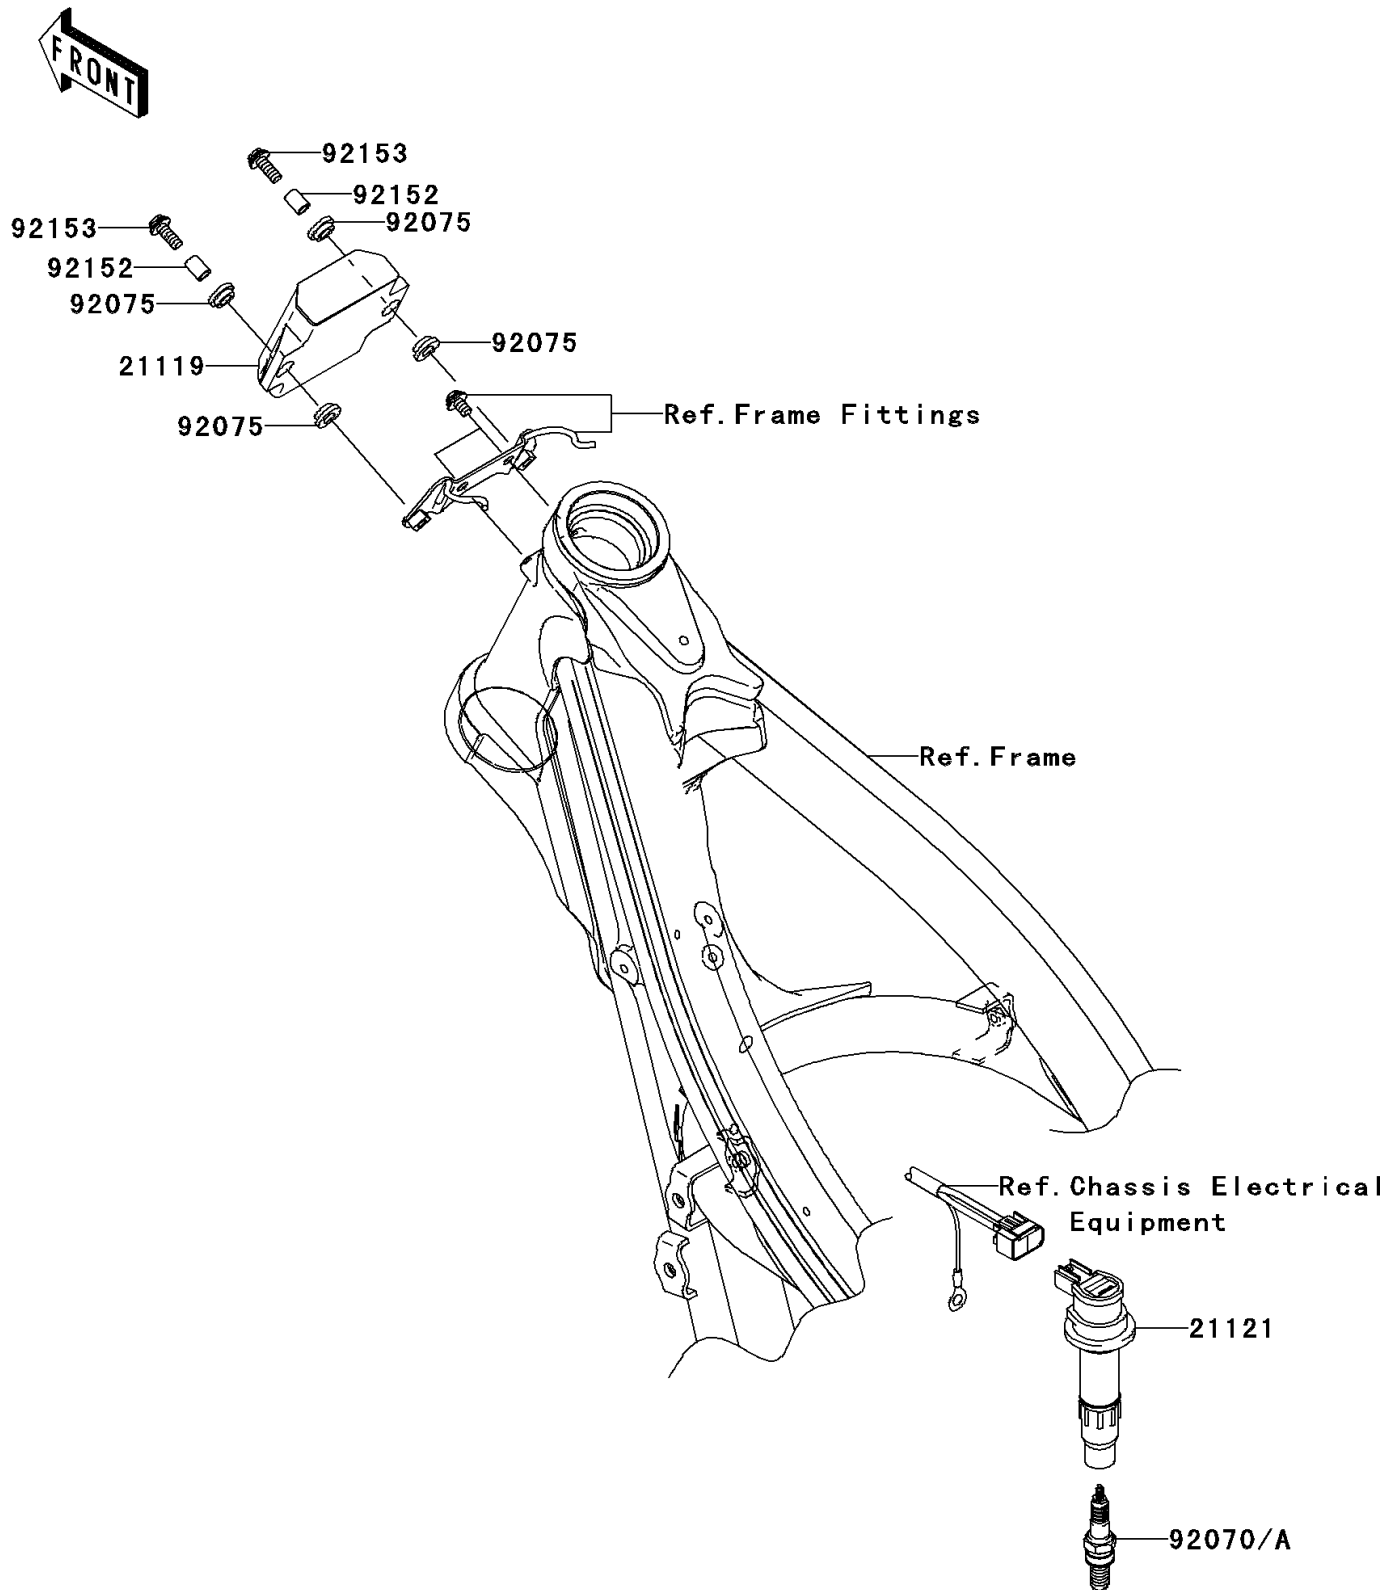

## PARTS DIAGRAM

### Ignition System

E1830

## PARTS LIST

### Ignition System

ITEM NAME	PART NUMBER	QUANTITY
IGNITER (Ref # 21119)	21119-0083	1
COIL-IGNITION (Ref # 21121)	21121-0021	1
PLUG-SPARK,CR8E(NGK) (Ref # 92070)	92070-0019	1
PLUG-SPARK,CR9E(NGK) (Ref # 92070A)	92070-1266	1
DAMPER,8MM (Ref # 92075)	92075-1138	4
COLLAR,6.5X8.5X11.5 (Ref # 92152)	92152-0261	2
BOLT,6X20 (Ref # 92153)	92153-0626	2