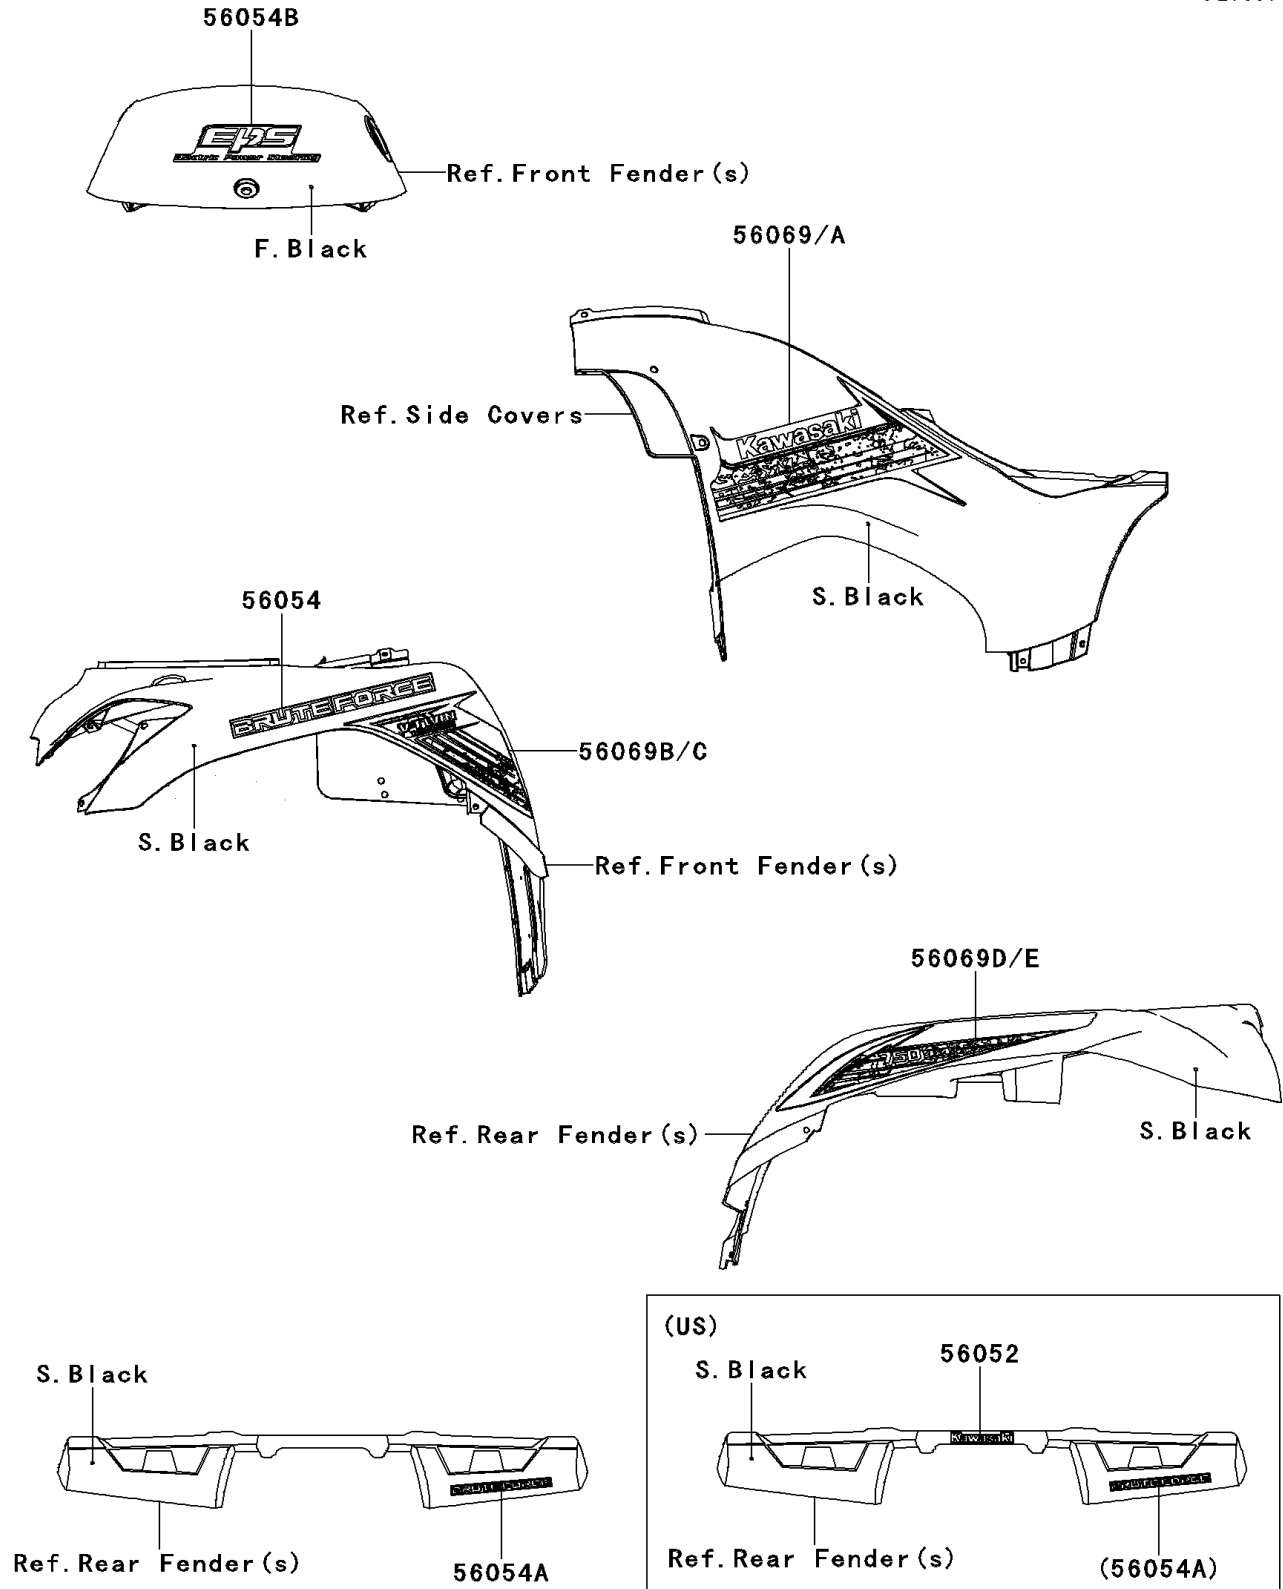

2013 BRUTE FORCE® 750 4x4i EPS

PARTS DIAGRAM

Decals(Black)(GDF)

F2861C

2013 BRUTE FORCE® 750 4x4i EPS

PARTS LIST

Decals(Black)(GDF)

ITEM NAME

PART NUMBER

QUANTITY
