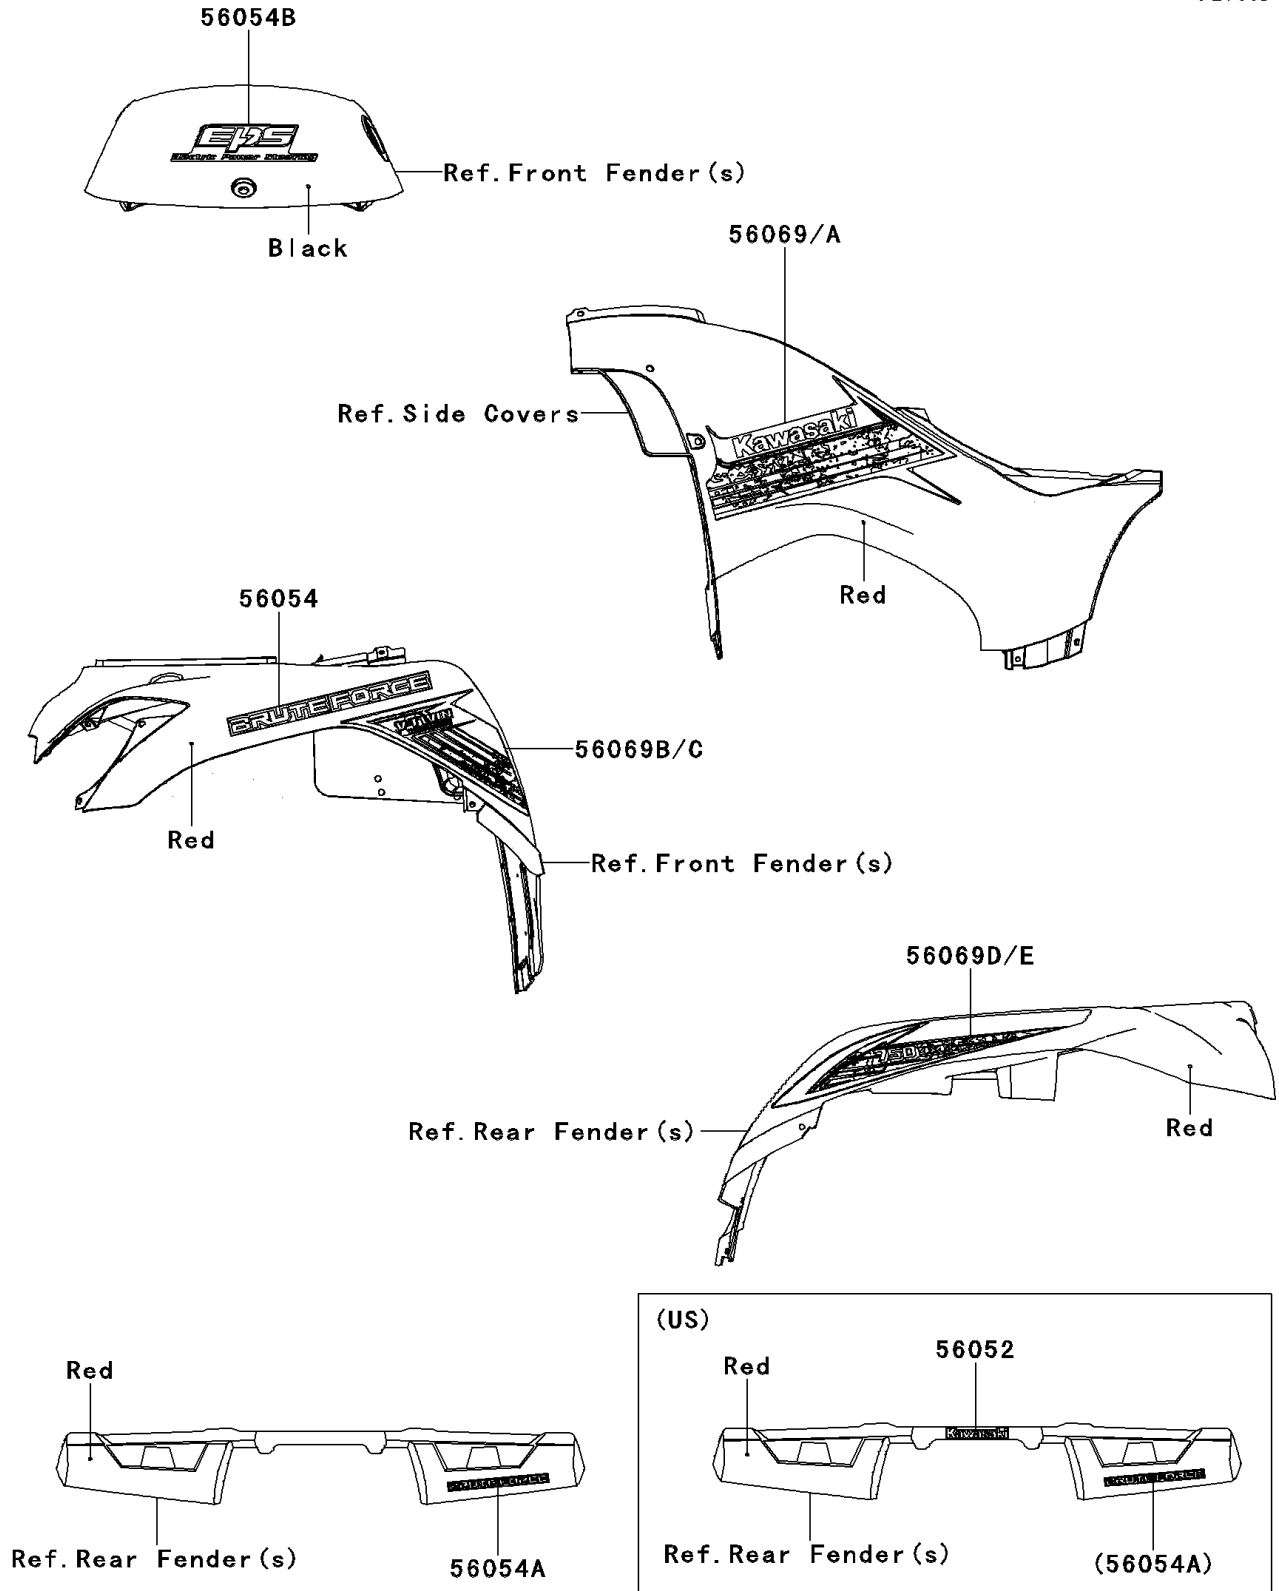

2013 BRUTE FORCE® 750 4x4i EPS

PARTS DIAGRAM

Decals(Red)(GDF)

F2861B

2013 BRUTE FORCE® 750 4x4i EPS

PARTS LIST

Decals(Red)(GDF)

ITEM NAME

PART NUMBER

QUANTITY
