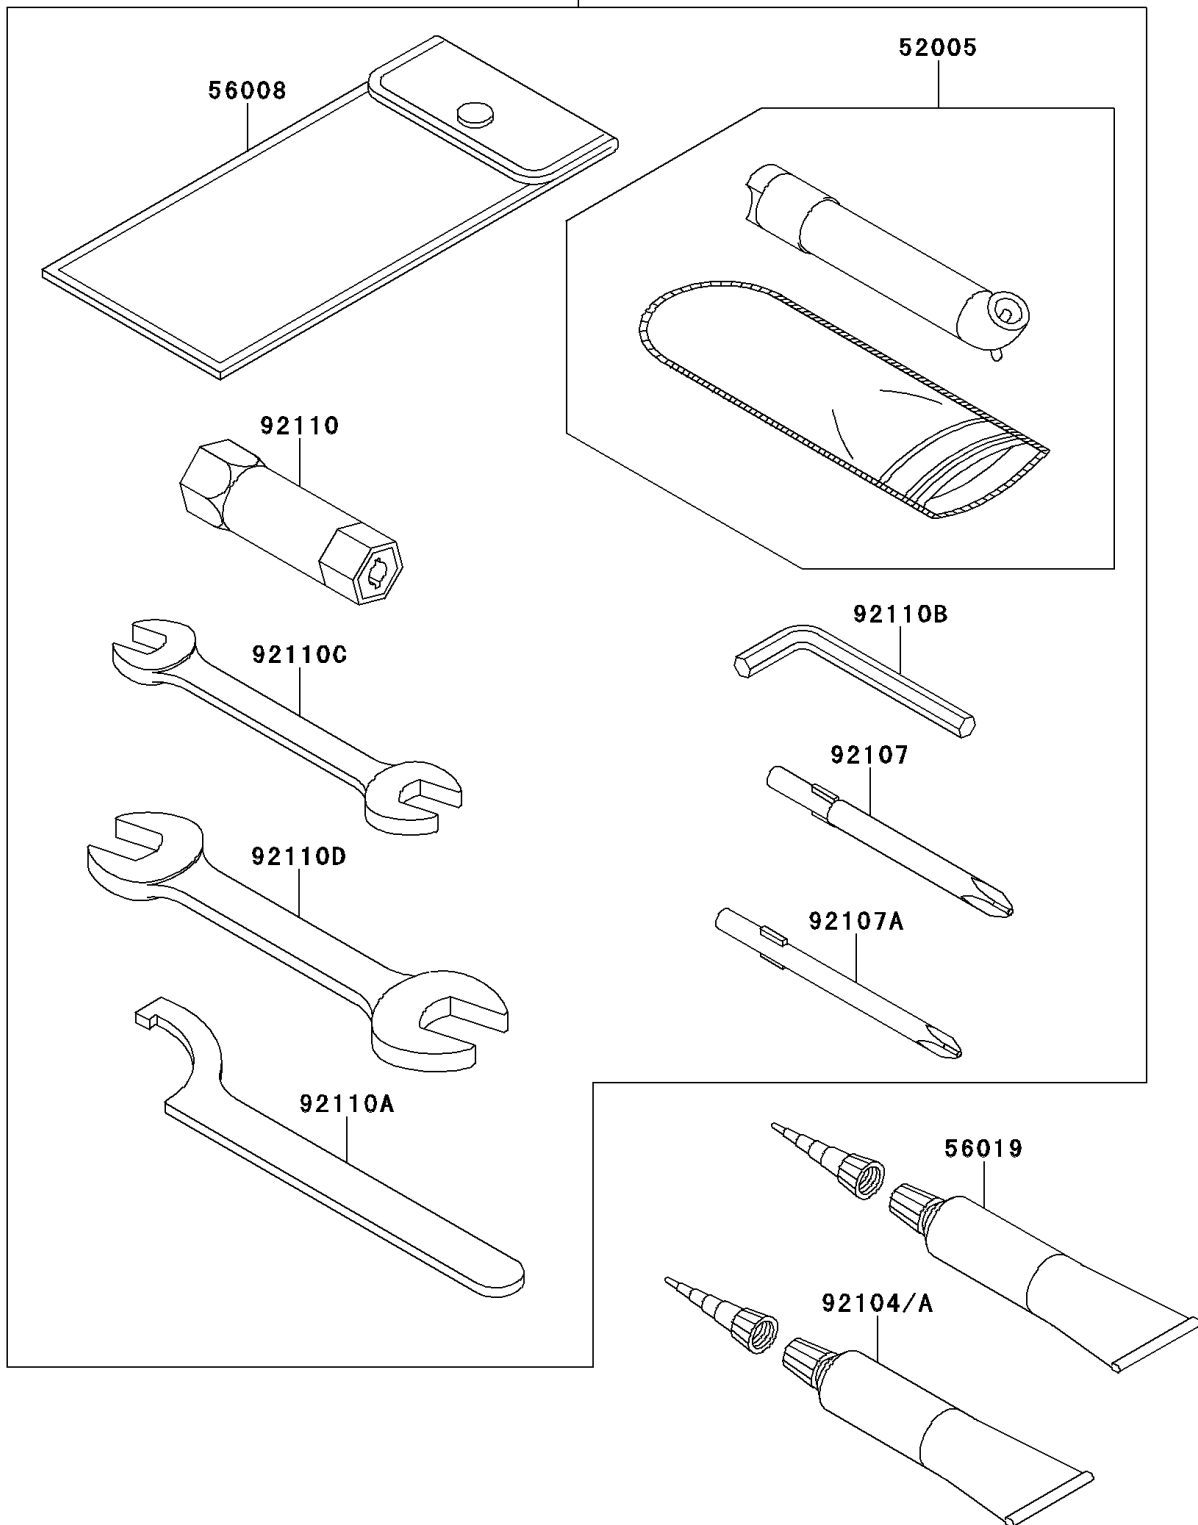

2013 BRUTE FORCE® 750 4x4i EPS

PARTS DIAGRAM

Owner's Tools

56007

F2810

2013 BRUTE FORCE® 750 4x4i EPS

PARTS LIST Owner's Tools

| ITEM NAME | PART NUMBER | QUANTITY |
|-----------|-------------|----------|
|-----------|-------------|----------|
