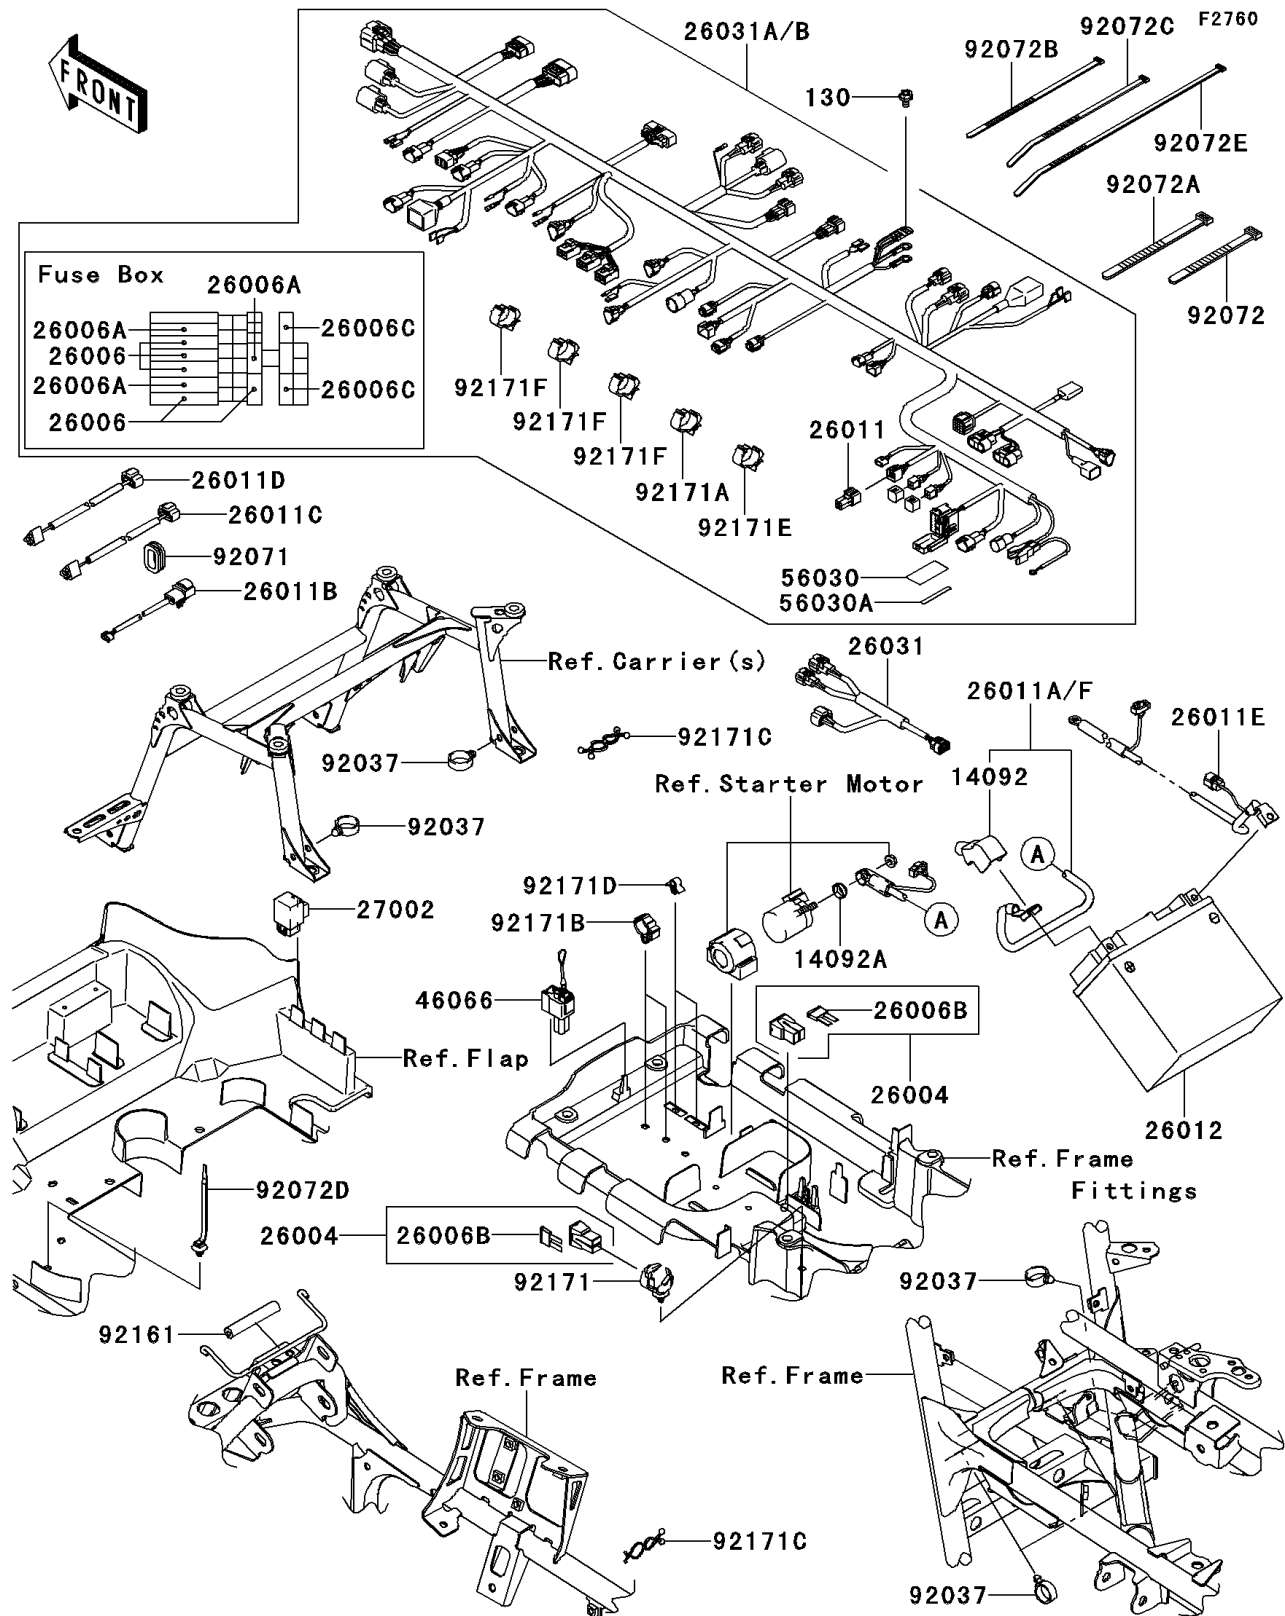

2012 BRUTE FORCE® 750 4x4i EPS

PARTS DIAGRAM

Chassis Electrical Equipment

2012 BRUTE FORCE® 750 4x4i EPS

PARTS LIST

Chassis Electrical Equipment

ITEM NAME	PART NUMBER	QUANTITY
-----------	-------------	----------
