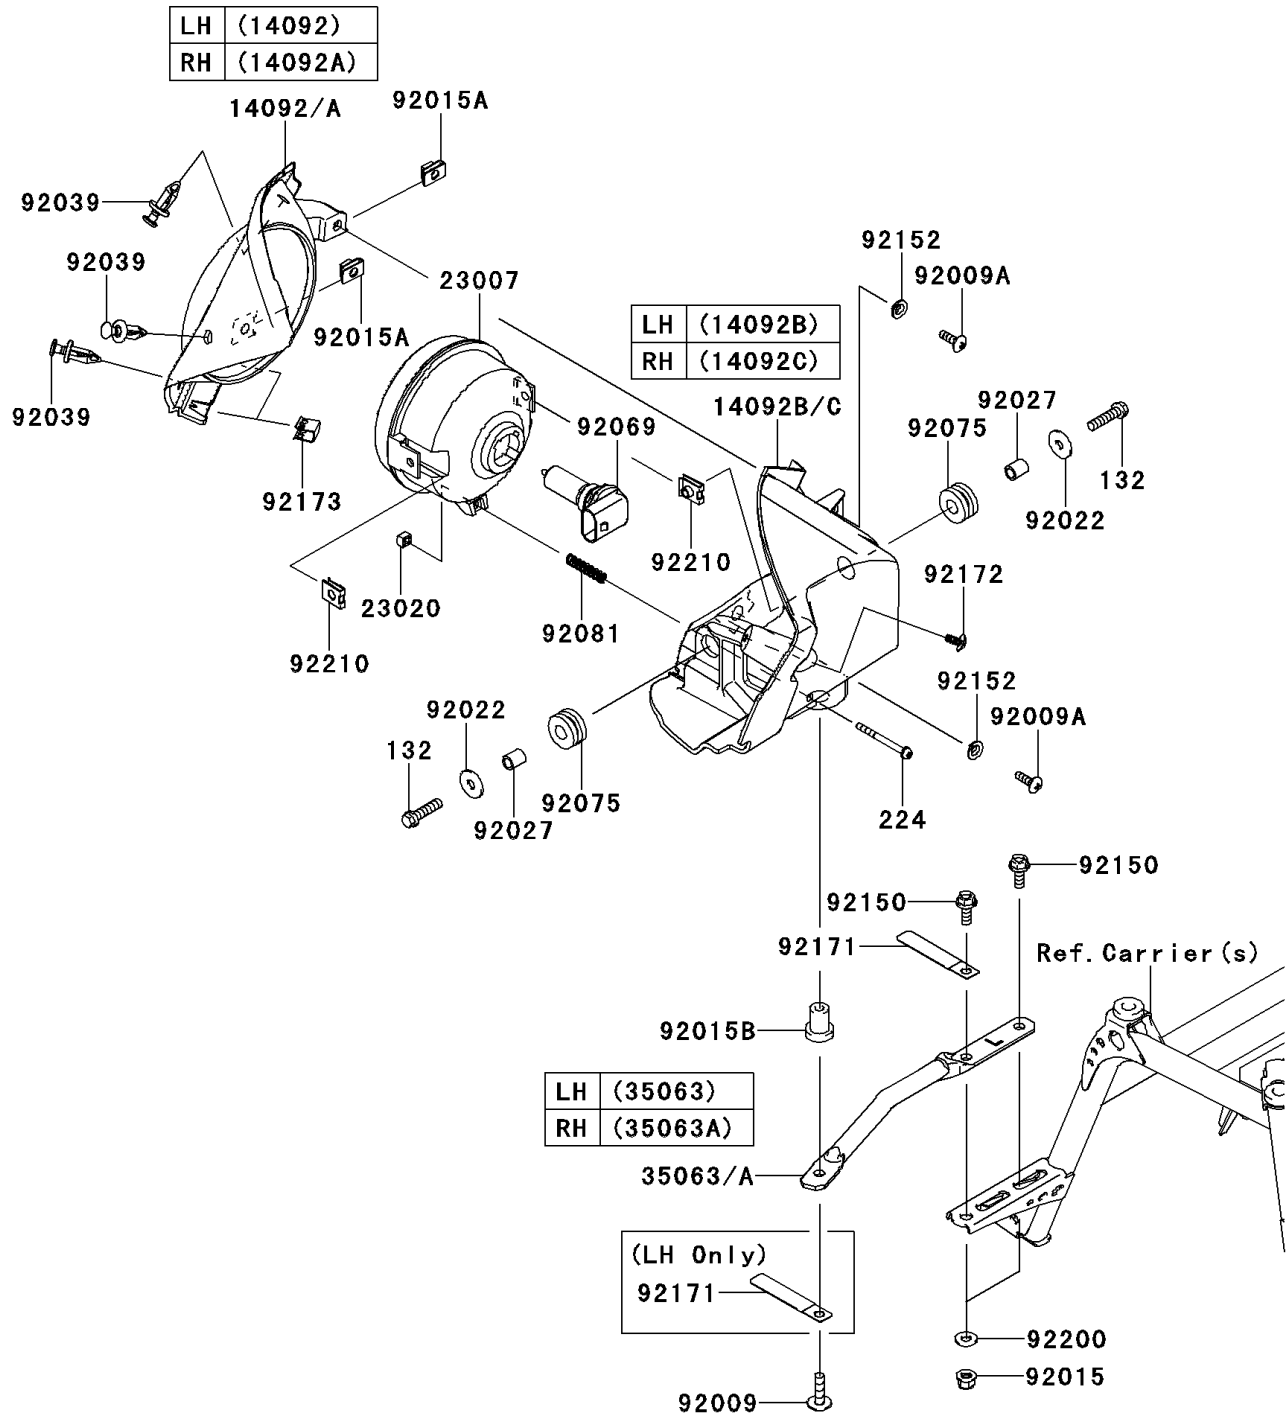

2013 BRUTE FORCE® 750 4x4i EPS

PARTS DIAGRAM

Headlight(s)

F2710

2013 BRUTE FORCE® 750 4x4i EPS

Kawasaki
Let the Good Times Roll®

PARTS LIST

Headlight(s)

ITEM NAME

PART NUMBER

QUANTITY
