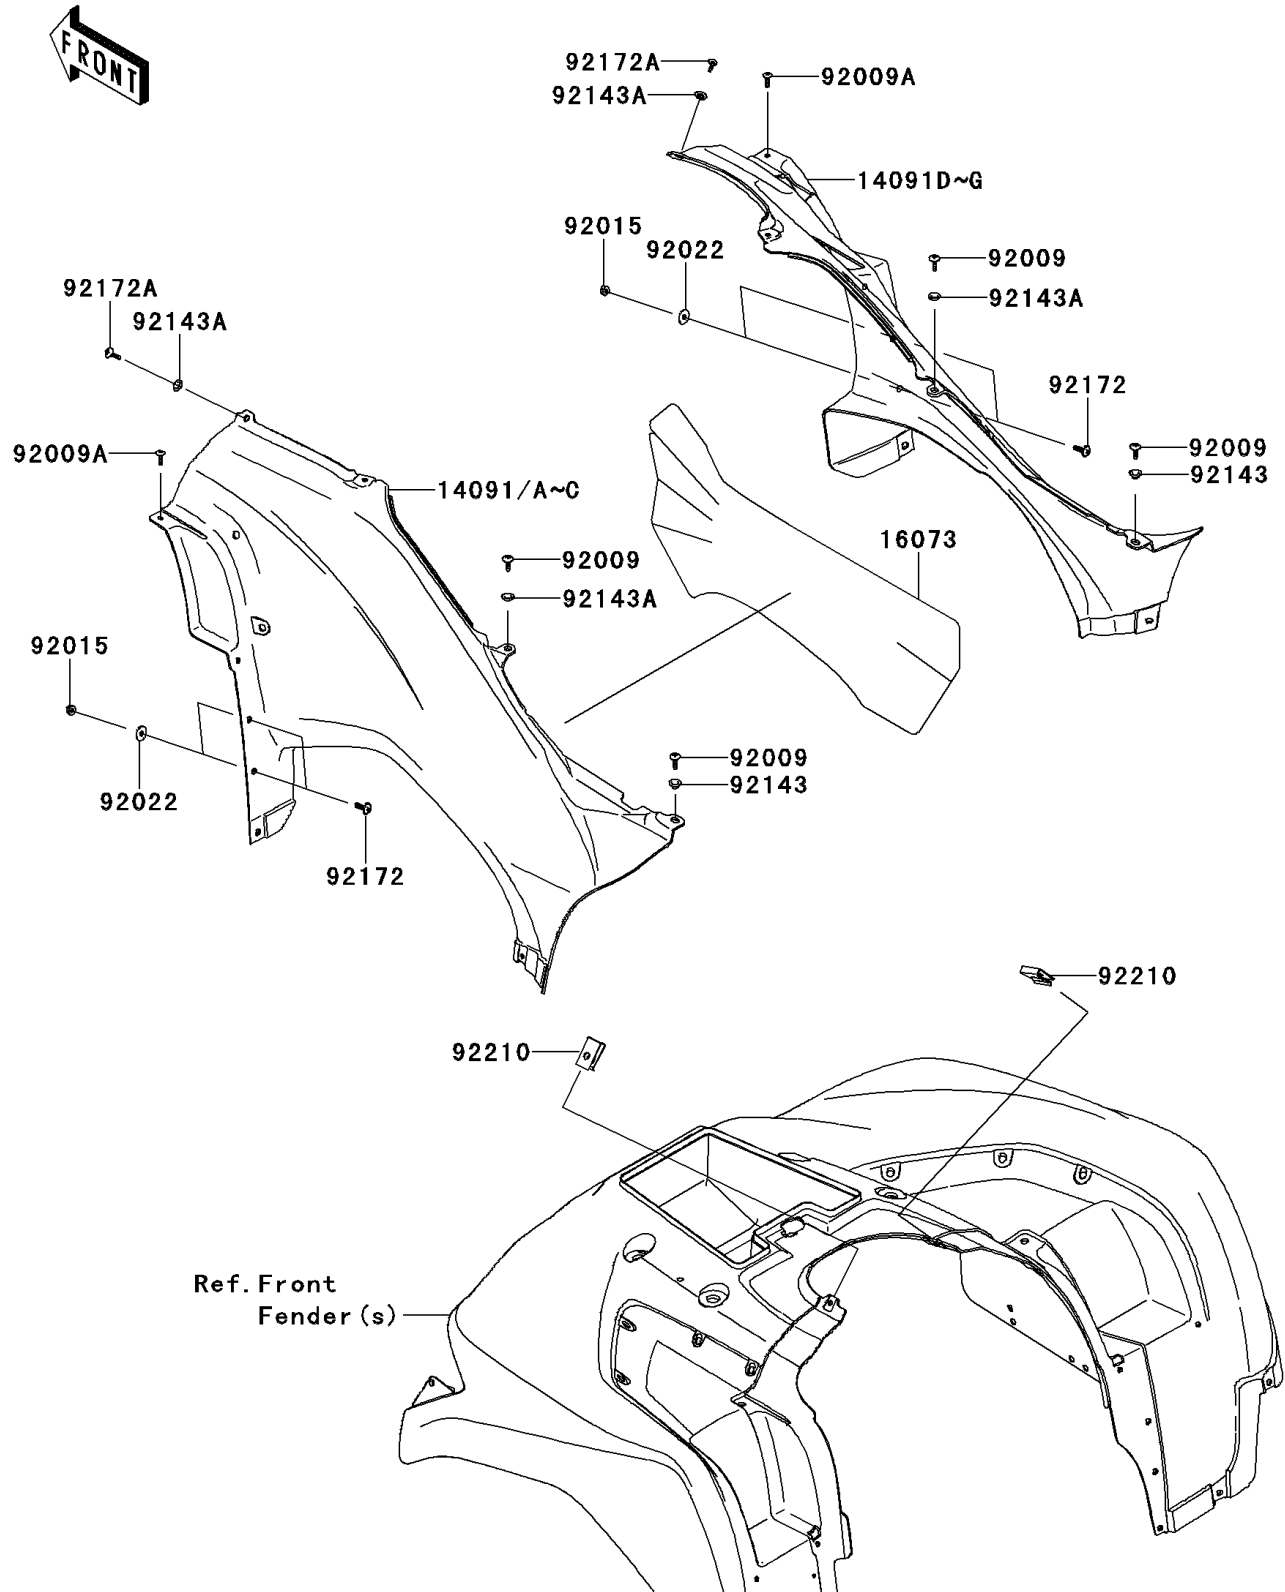

2013 BRUTE FORCE® 750 4x4i EPS

PARTS DIAGRAM

Side Covers

F2611

2013 BRUTE FORCE® 750 4x4i EPS

Kawasaki
Let the Good Times Roll®

PARTS LIST

Side Covers

ITEM NAME	PART NUMBER	QUANTITY
-----------	-------------	----------
