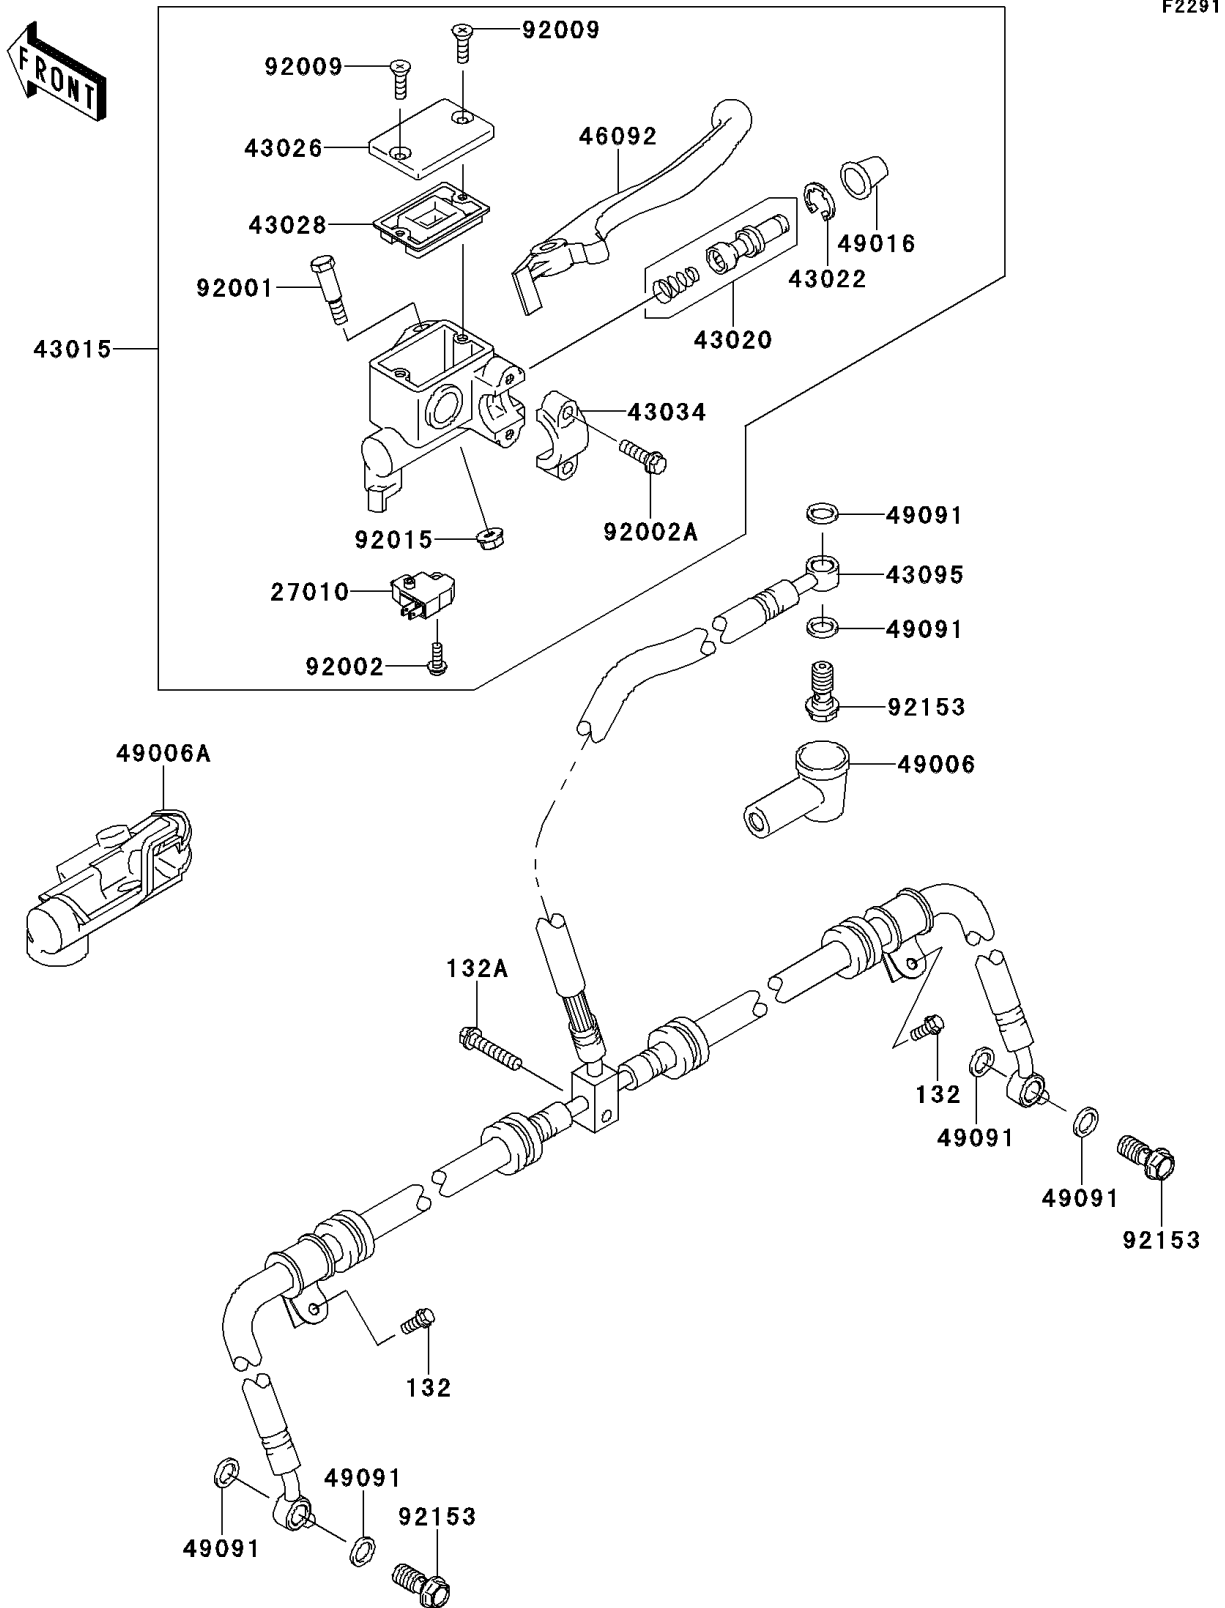

2013 BRUTE FORCE® 750 4x4i EPS

PARTS DIAGRAM

Front Master Cylinder

2013 BRUTE FORCE® 750 4x4i EPS

PARTS LIST

Front Master Cylinder

ITEM NAME	PART NUMBER	QUANTITY
-----------	-------------	----------
