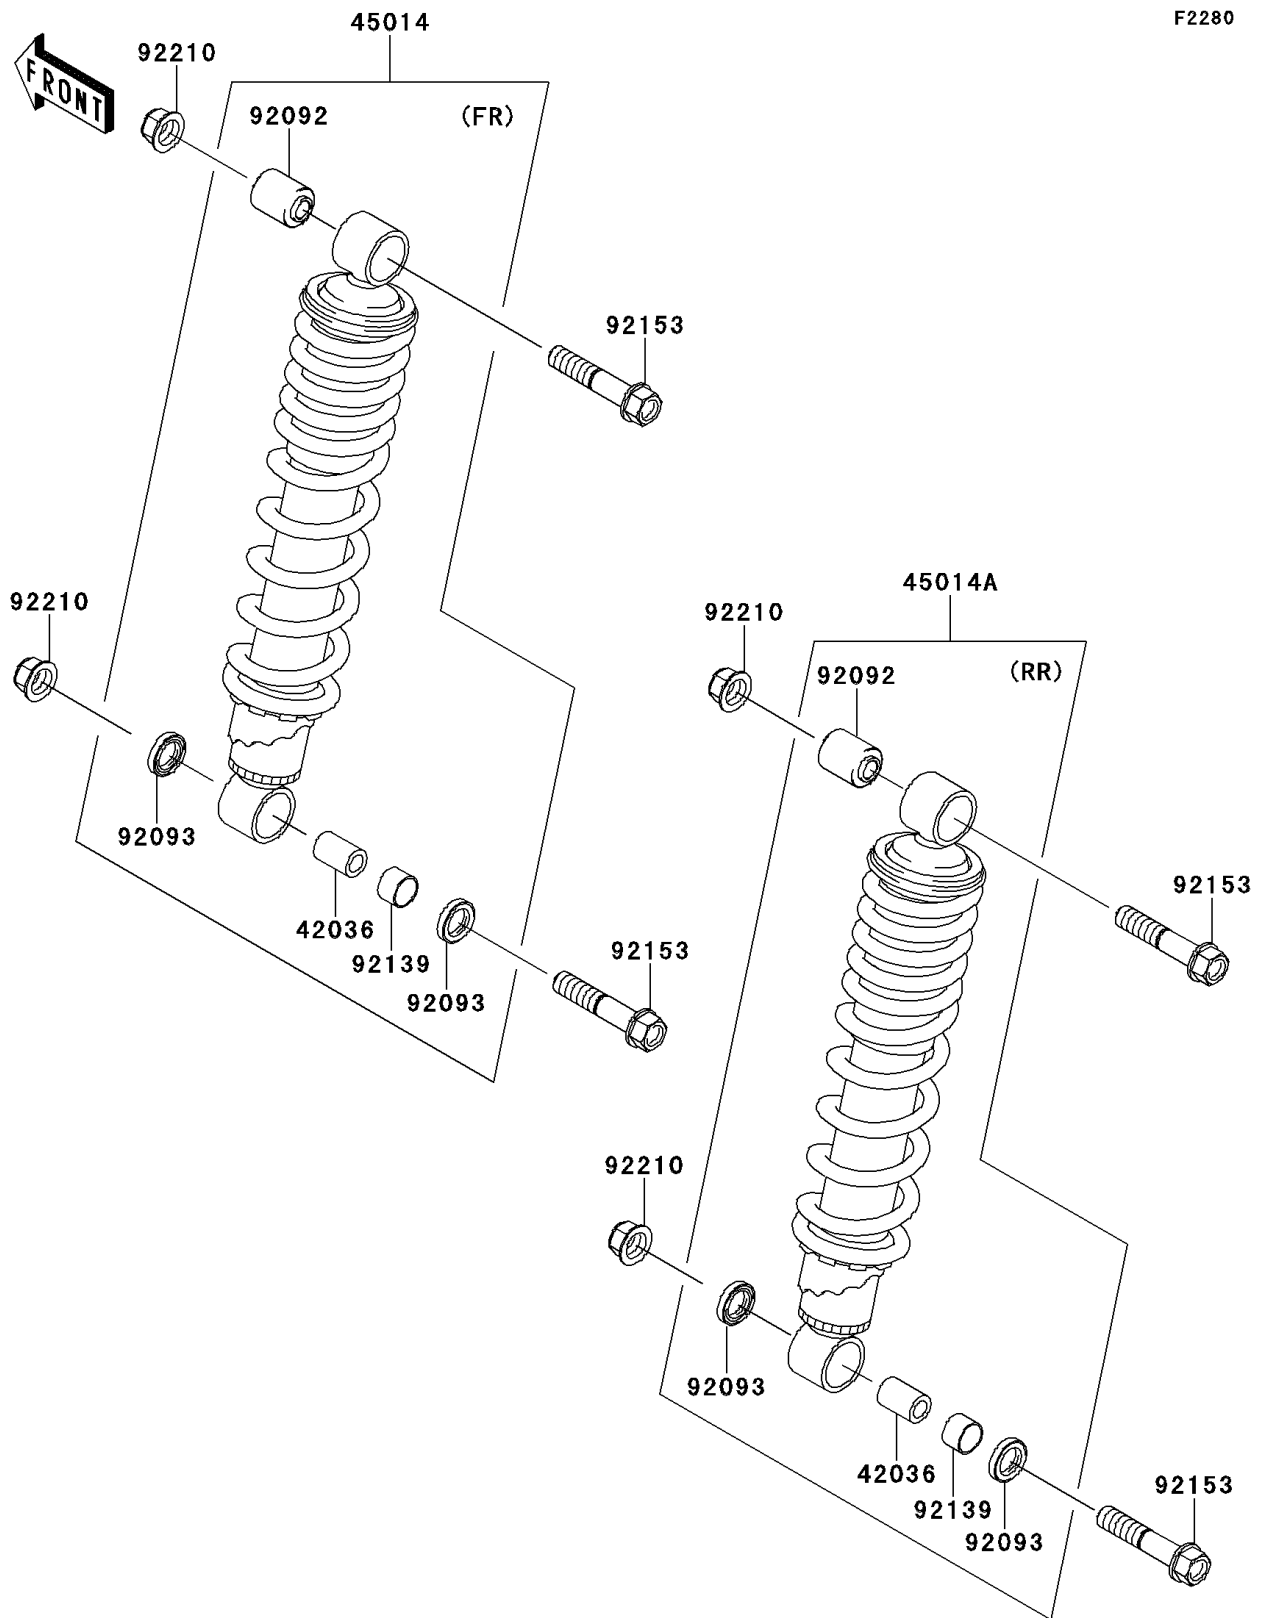

2013 BRUTE FORCE® 750 4x4i EPS

PARTS DIAGRAM

Shock Absorber(s)

2013 BRUTE FORCE® 750 4x4i EPS

Kawasaki
Let the Good Times Roll®

PARTS LIST

Shock Absorber(s)

ITEM NAME

PART NUMBER

QUANTITY
