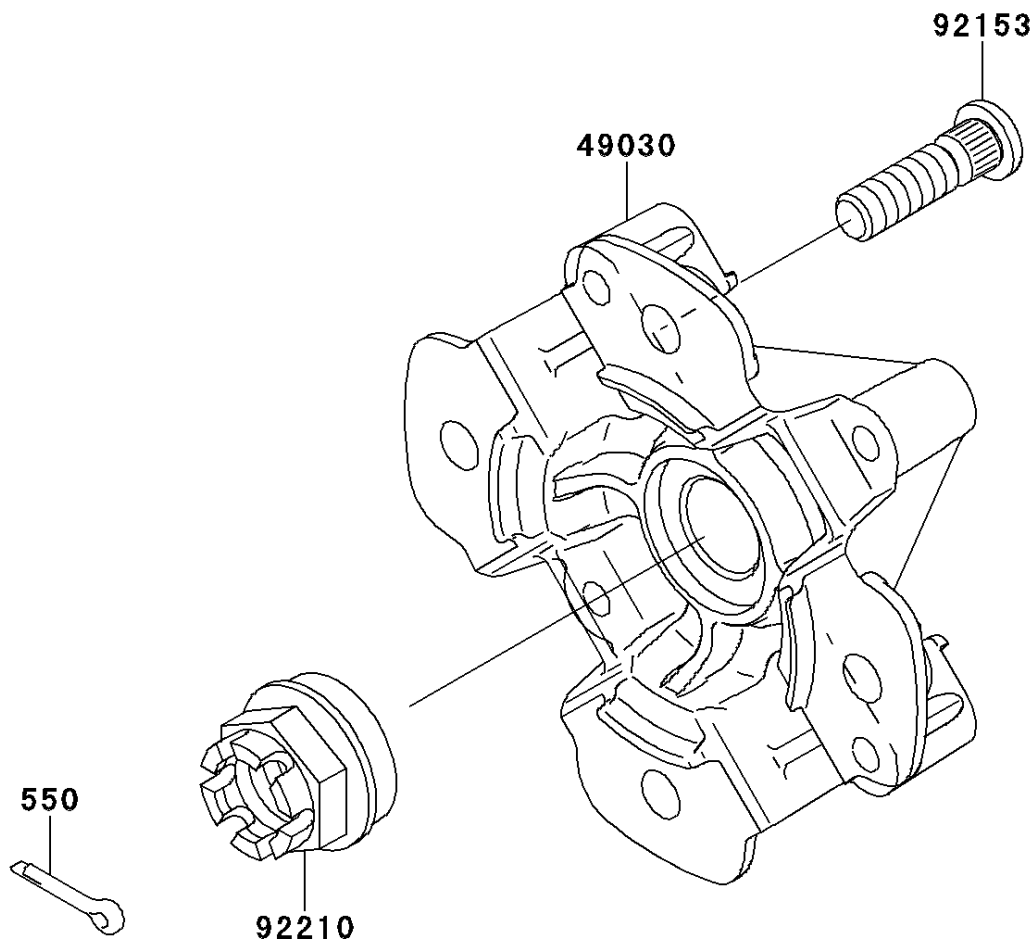

2013 BRUTE FORCE® 750 4x4i EPS

PARTS DIAGRAM

Front Hub

F2230

2013 BRUTE FORCE® 750 4x4i EPS

Kawasaki
Let the Good Times Roll®

PARTS LIST

Front Hub

ITEM NAME	PART NUMBER	QUANTITY
-----------	-------------	----------
