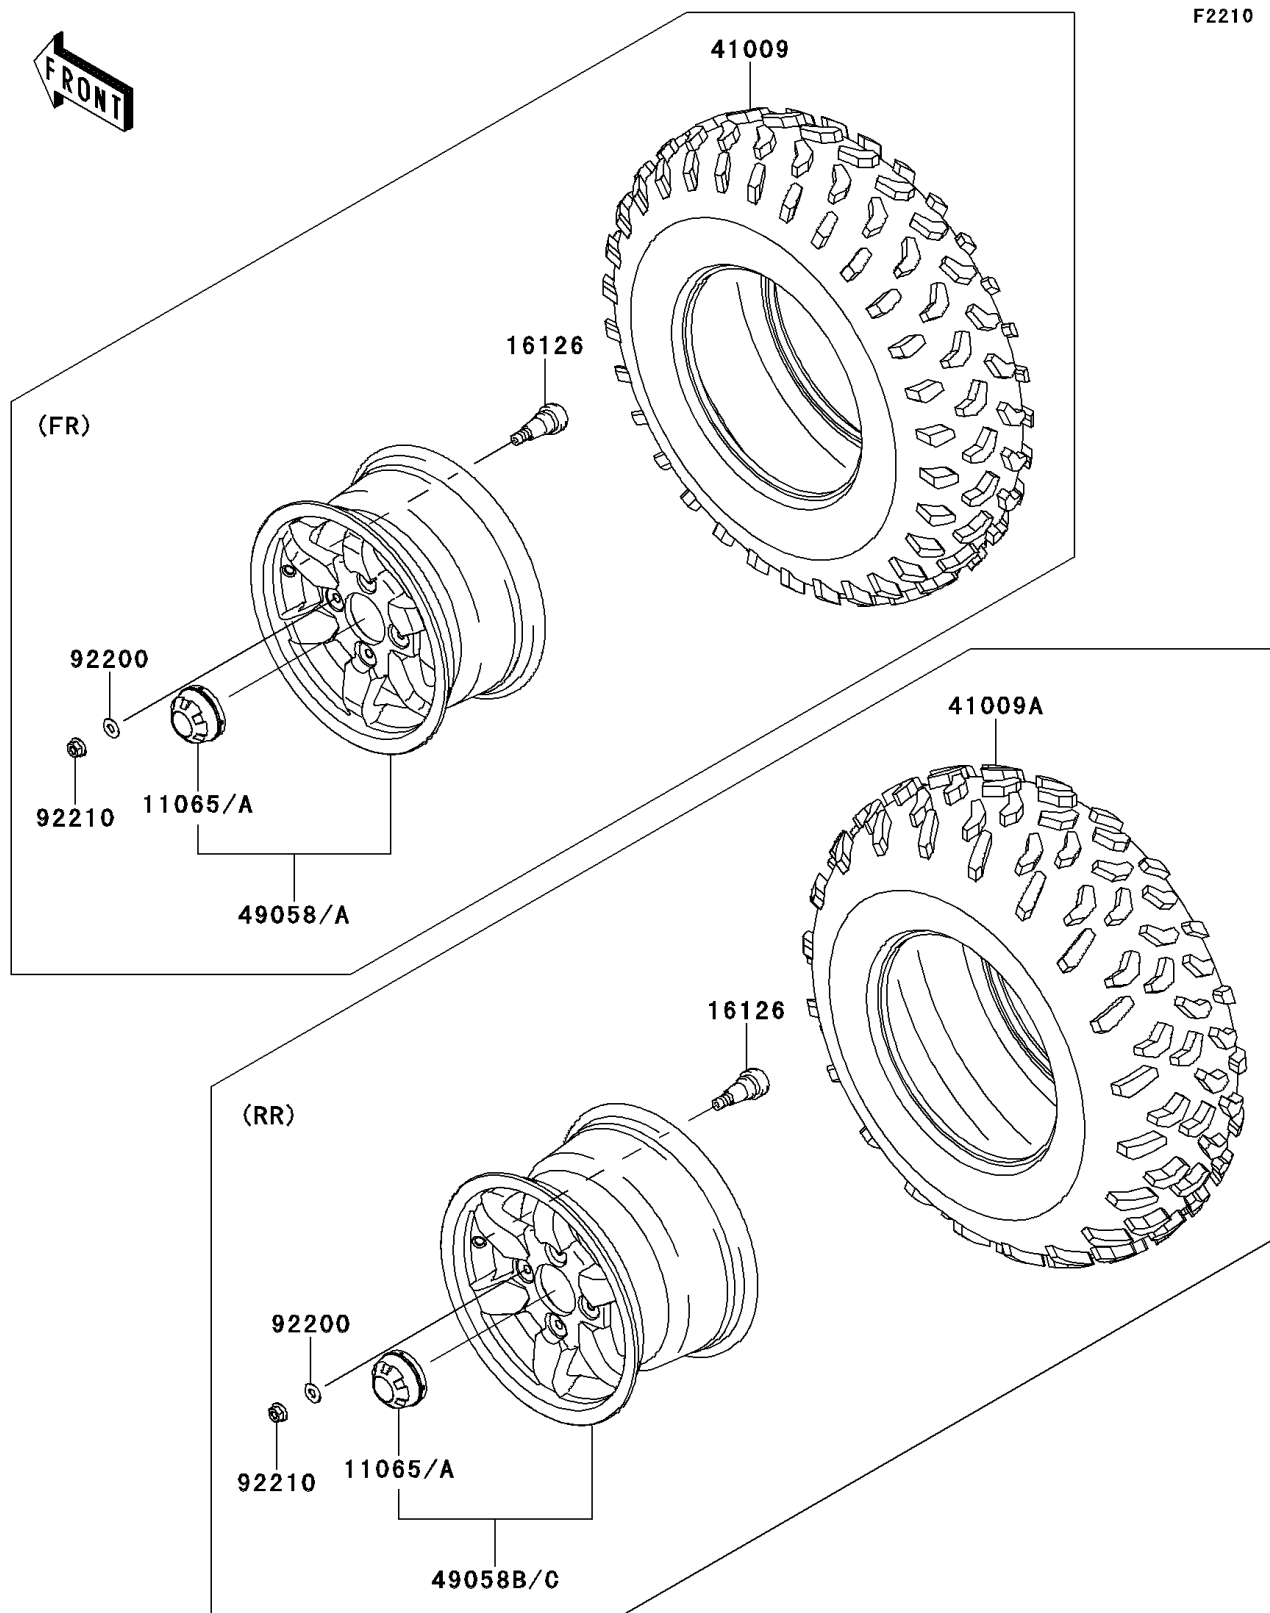

2013 BRUTE FORCE® 750 4x4i EPS

PARTS DIAGRAM

Wheels/Tires

2013 BRUTE FORCE® 750 4x4i EPS

PARTS LIST

Wheels/Tires

ITEM NAME	PART NUMBER	QUANTITY
-----------	-------------	----------
