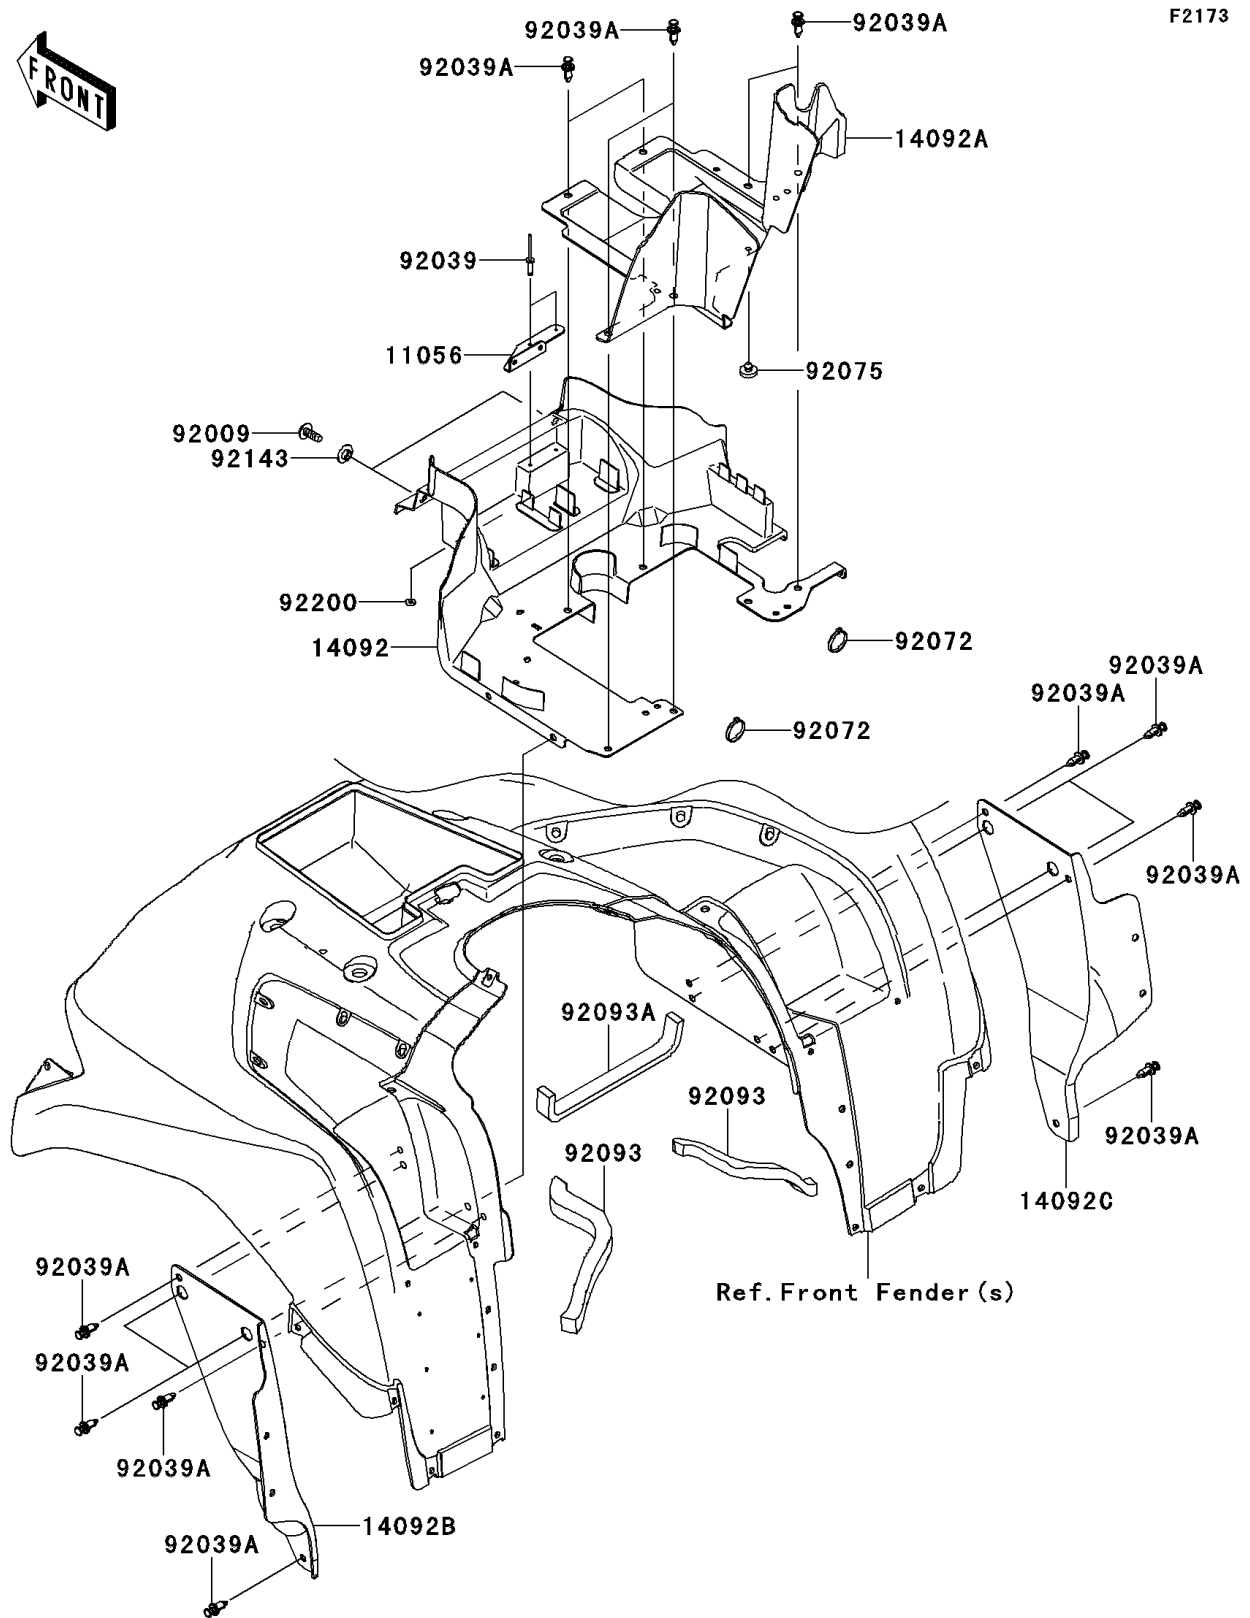

2013 BRUTE FORCE® 750 4x4i EPS

PARTS DIAGRAM

Flap

2013 BRUTE FORCE® 750 4x4i EPS

Kawasaki
Let the Good Times Roll®

PARTS LIST

Flap

ITEM NAME	PART NUMBER	QUANTITY
-----------	-------------	----------
