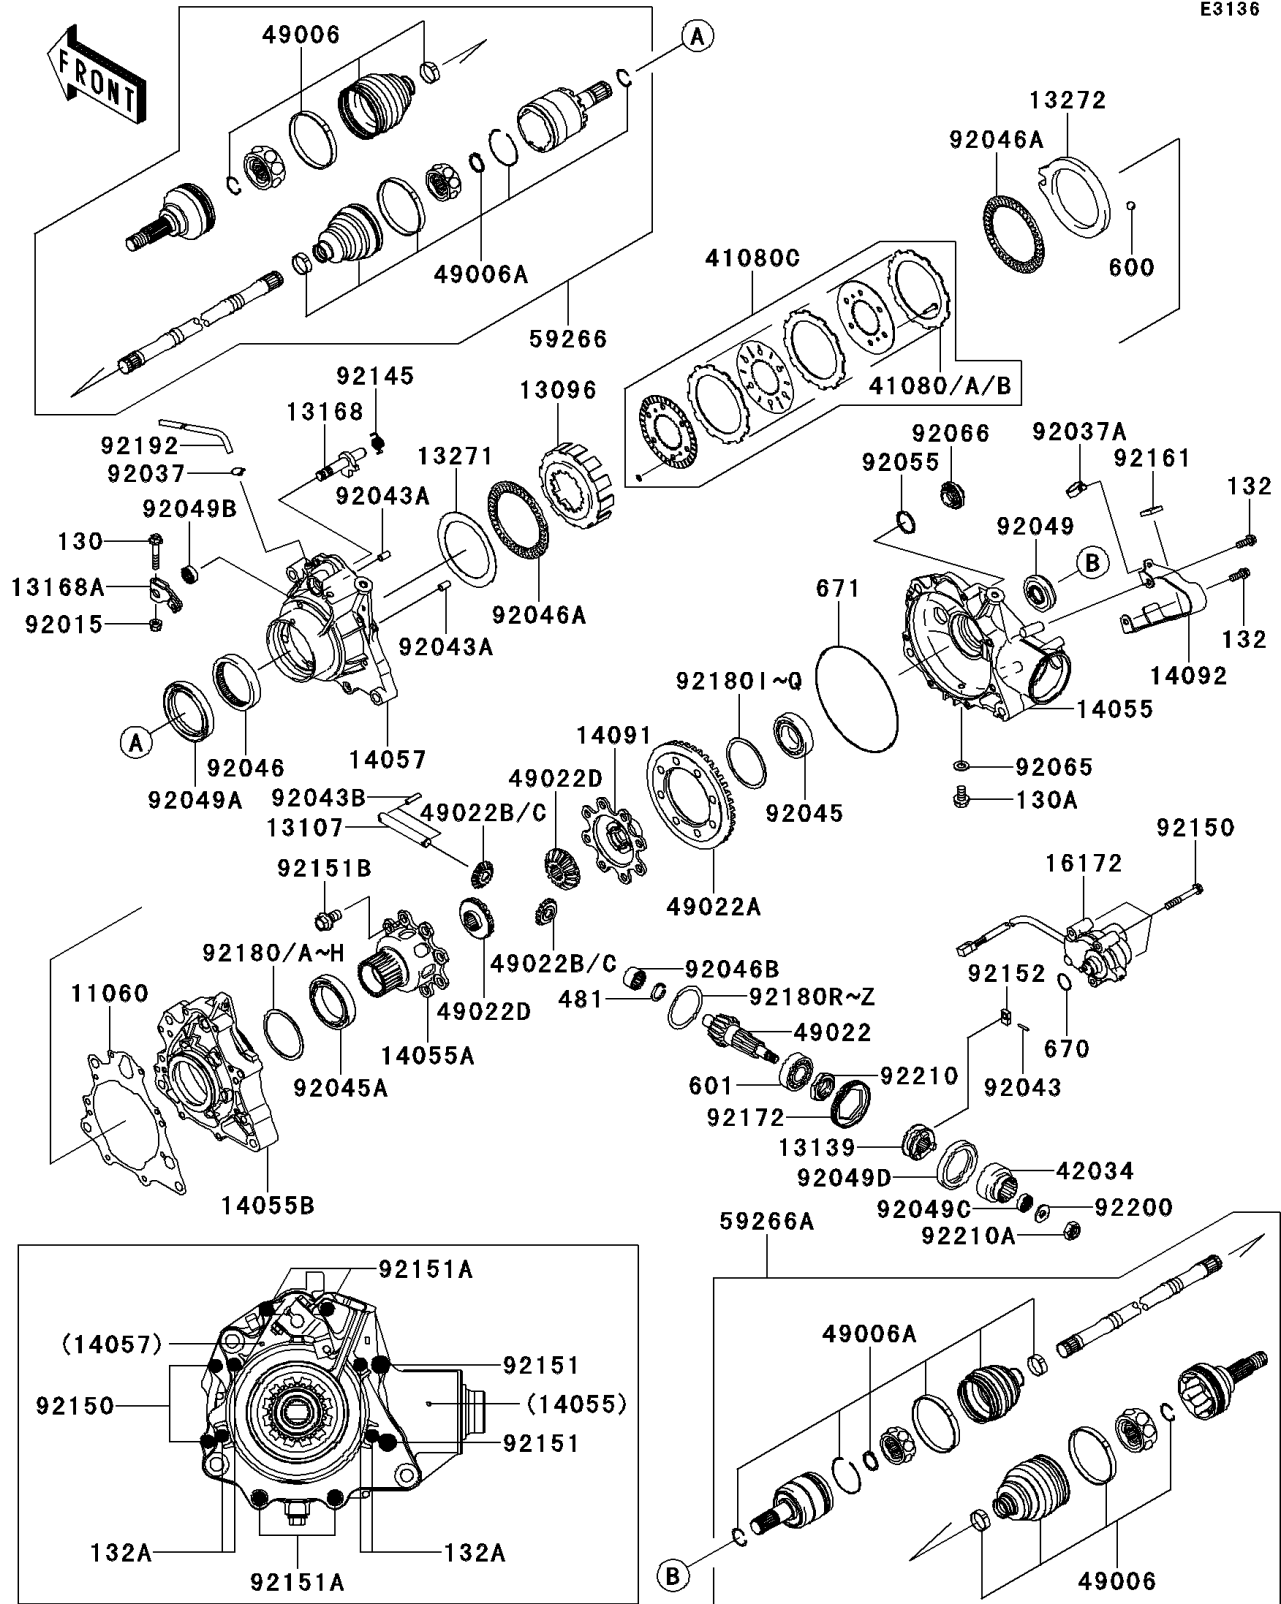

2013 BRUTE FORCE® 750 4x4i EPS

PARTS DIAGRAM

Drive Shaft-Front

E3136

2013 BRUTE FORCE® 750 4x4i EPS

Kawasaki
Let the Good Times Roll®

PARTS LIST

Drive Shaft-Front

ITEM NAME	PART NUMBER	QUANTITY
-----------	-------------	----------
