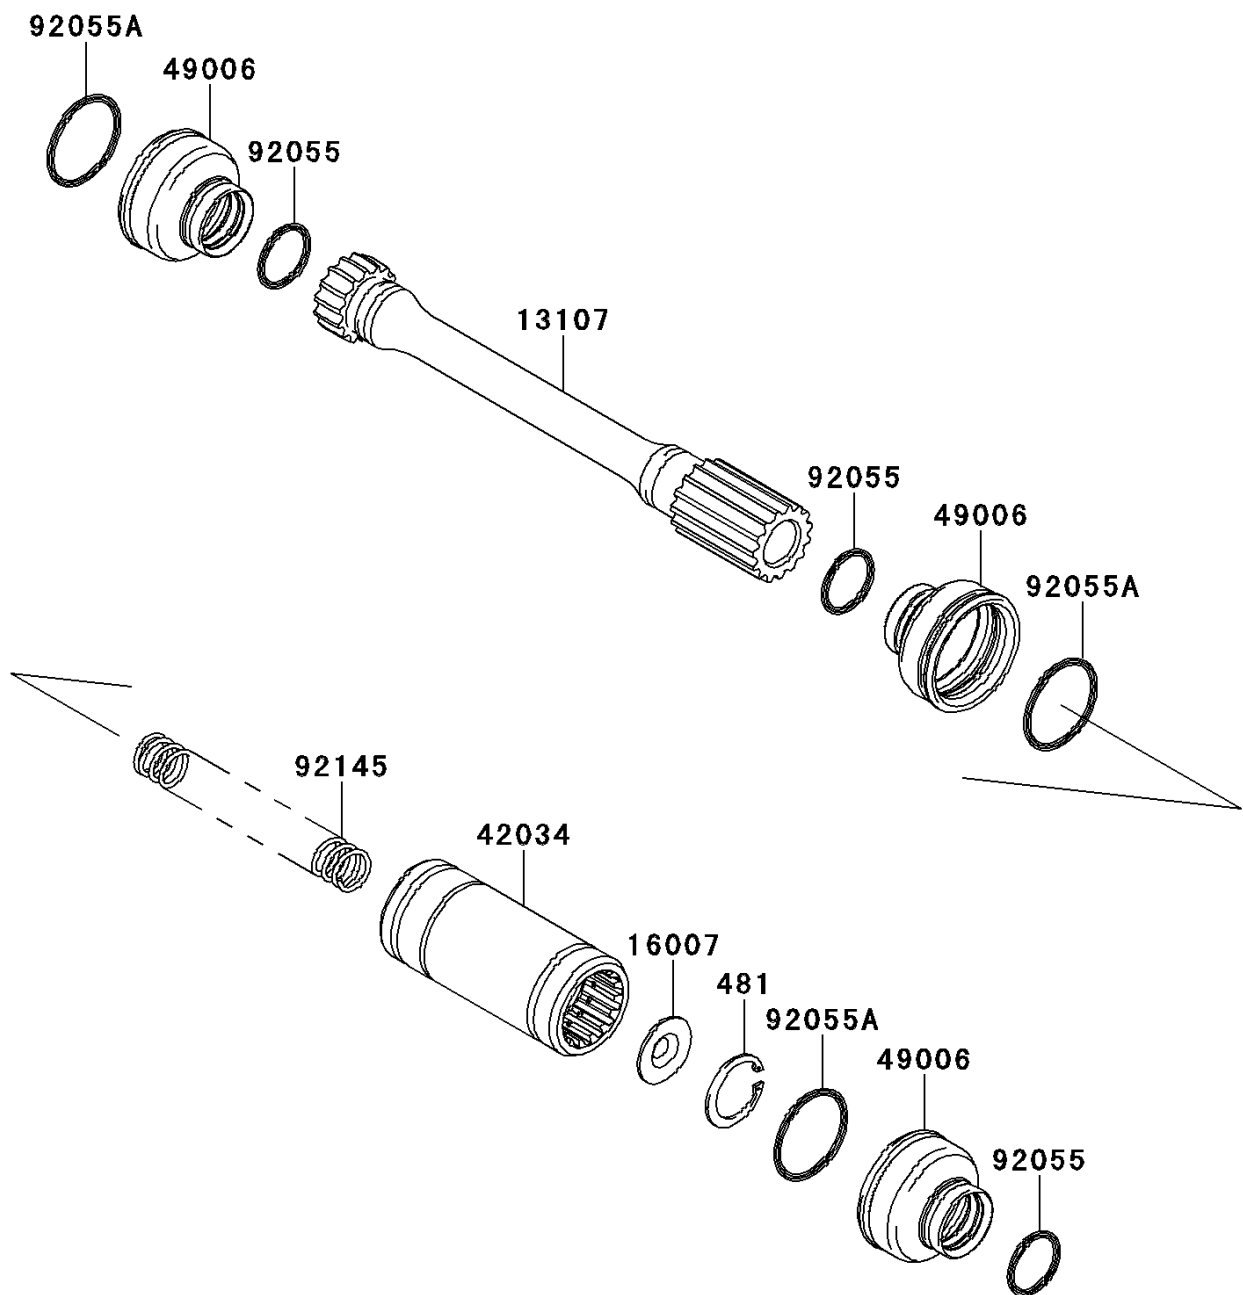

2013 BRUTE FORCE® 750 4x4i EPS

PARTS DIAGRAM Drive Shaft-Propeller

E3135