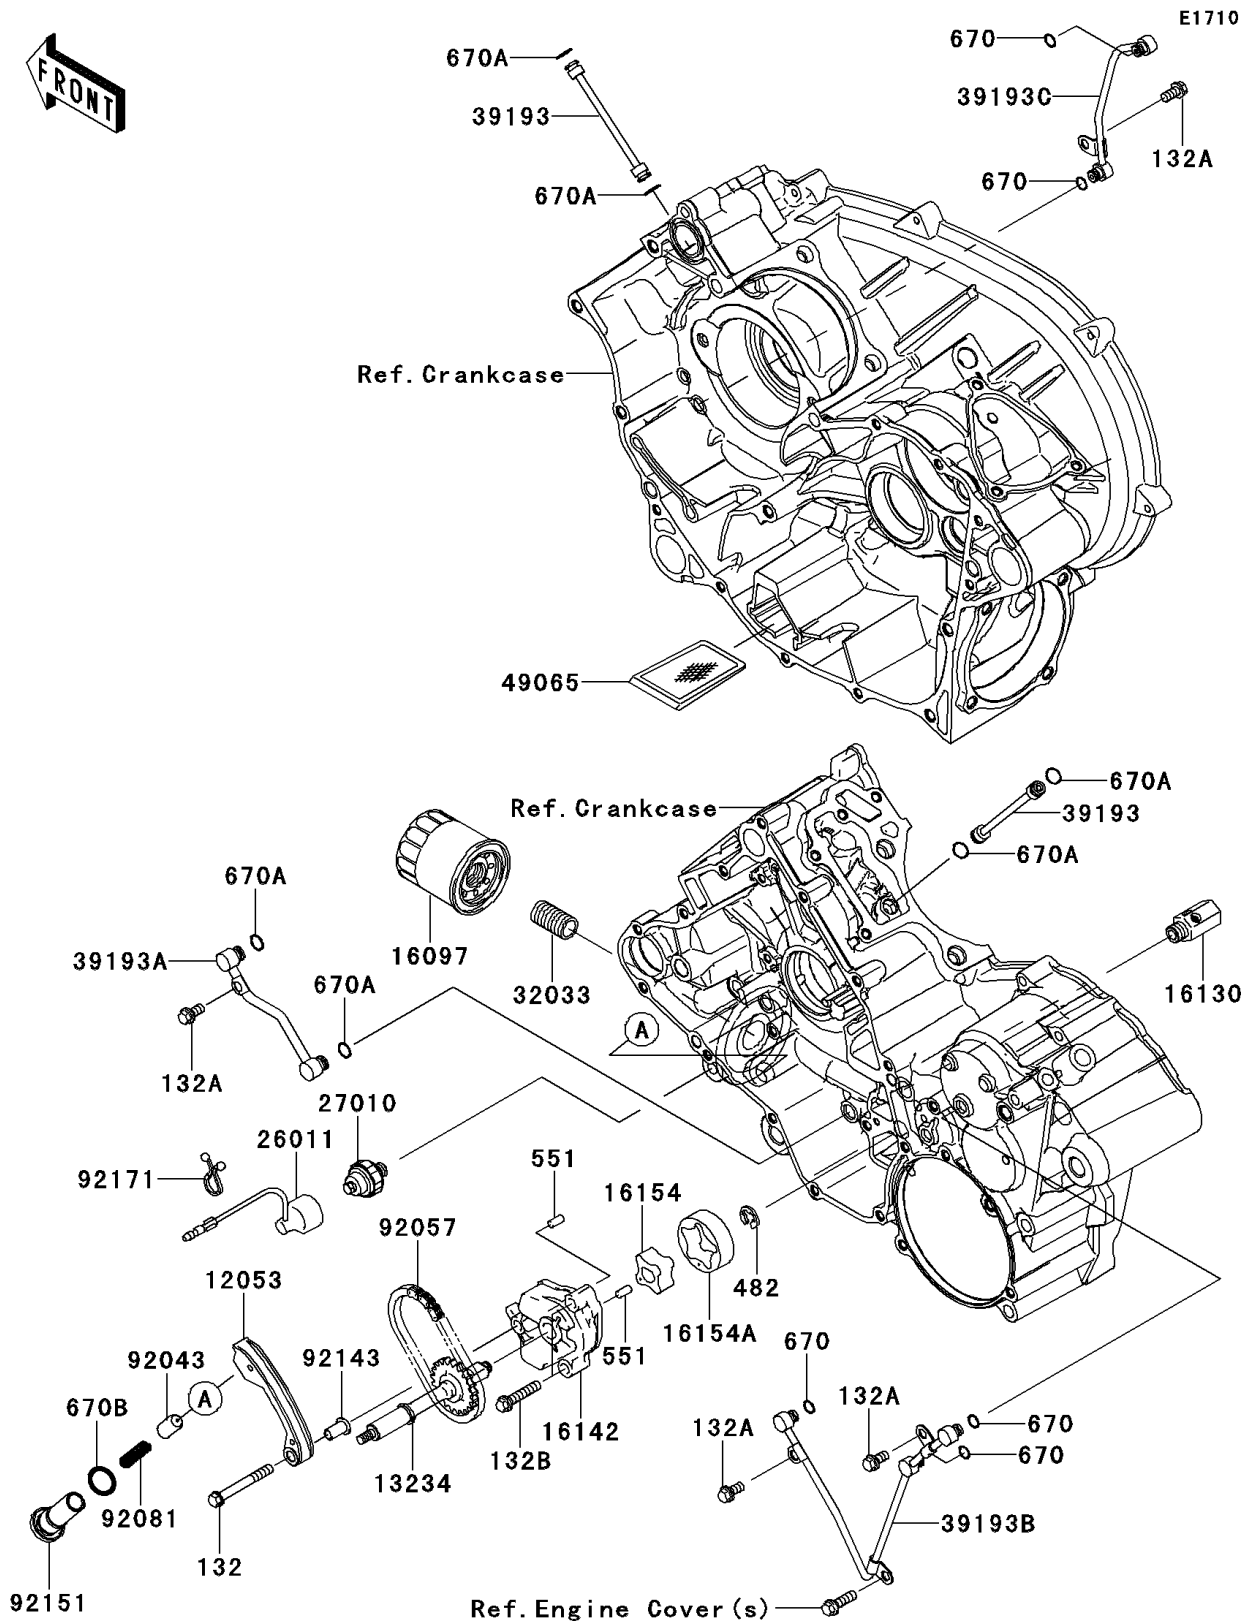

2013 BRUTE FORCE® 750 4x4i EPS

PARTS DIAGRAM

Oil Pump/Oil Filter

2013 BRUTE FORCE® 750 4x4i EPS

PARTS LIST

Oil Pump/Oil Filter

ITEM NAME	PART NUMBER	QUANTITY
-----------	-------------	----------
