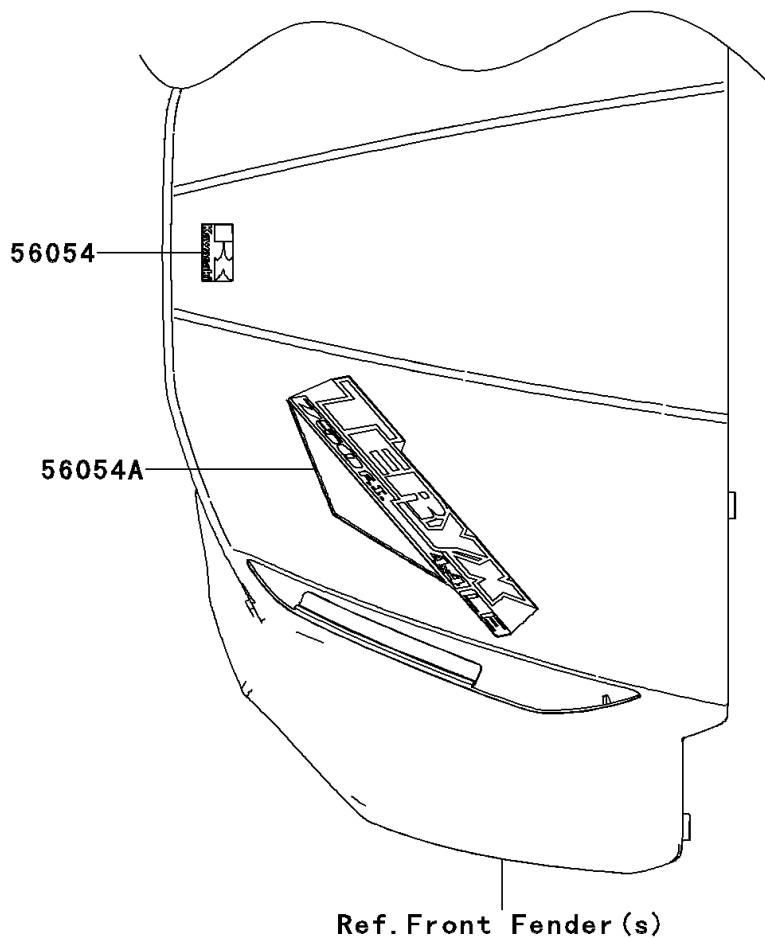

2011 TERYX® 750 FI 4x4 LE

PARTS DIAGRAM

Decals(Blue)(PBF)

Kawasaki

Let the Good Times Roll®

F2861A

2011 TERYX[®] 750 FI 4x4 LE

PARTS LIST