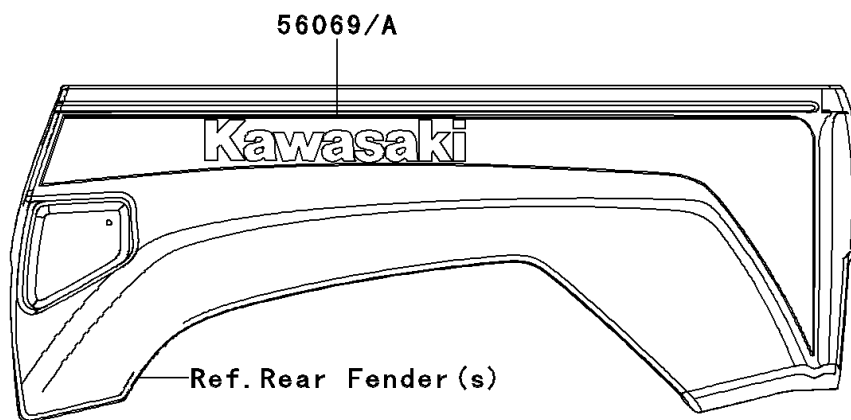

2011 TERYX® 750 FI 4x4 LE

PARTS DIAGRAM

Decals(Blue)(PBF)

Kawasaki

Let the Good Times Roll®

F2861A

2011 TERYX[®] 750 FI 4x4 LE

PARTS LIST