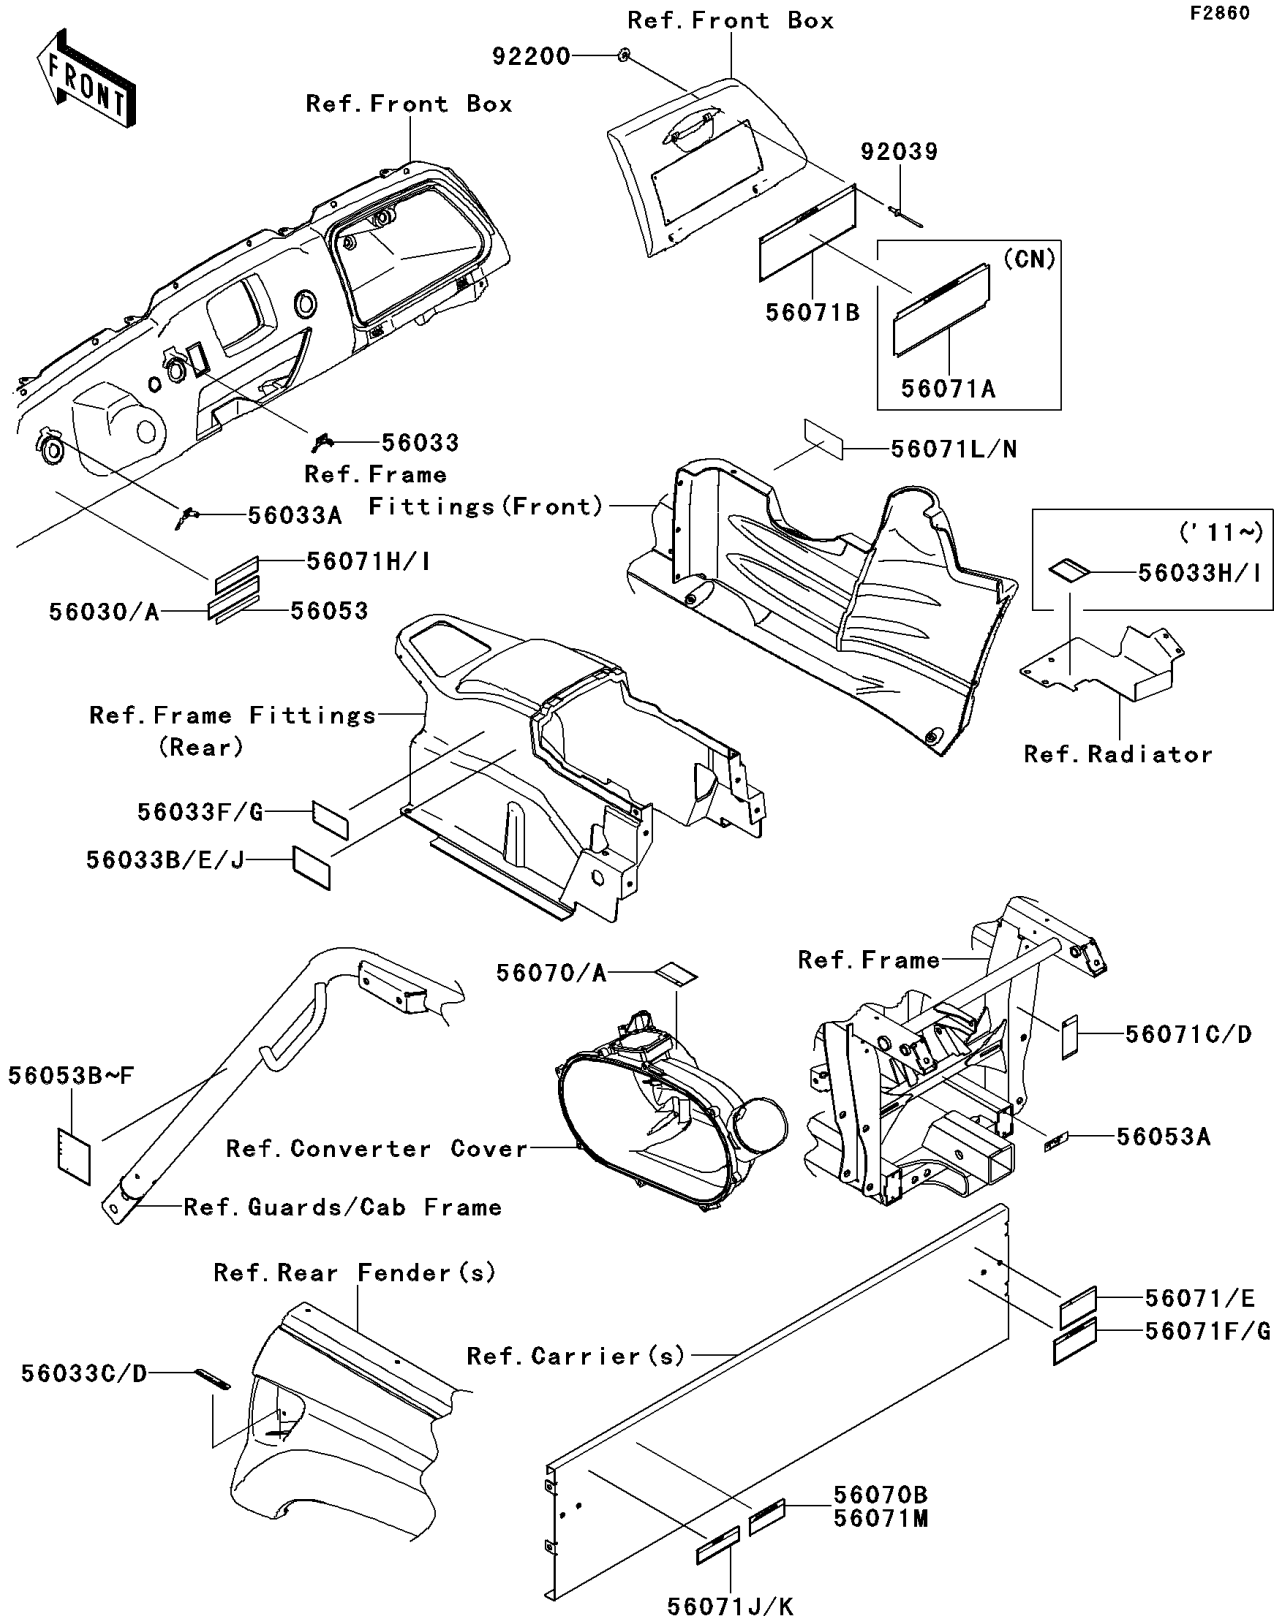

2011 TERYX® 750 FI 4x4 LE

PARTS DIAGRAM

Labels

2011 TERYX® 750 FI 4x4 LE

PARTS LIST

Labels

ITEM NAME	PART NUMBER	QUANTITY
LABEL,PARKING LEVER (Ref # 56030)	56030-0213	1
LABEL-MANUAL,MAIN SWITCH (Ref # 56033)	56033-0190	1
LABEL-MANUAL,HEAD LAMP SWITCH (Ref # 56033A)	56033-0228	1
LABEL-MANUAL,DRIVE BELT (Ref # 56033B)	56033-0236	1
LABEL-MANUAL,CARRIER LEVER,LH (Ref # 56033C)	56033-0290	1
LABEL-MANUAL,CARRIER LEVER,RH (Ref # 56033D)	56033-0291	1
LABEL-MANUAL,AIR CLEANER (Ref # 56033F)	56033-0347	1
LABEL-MANUAL,OIL MAINTENANCE (Ref # 56033H)	56033-0372	1
LABEL-SPECIFICATION (Ref # 56053)	56053-0278	1
LABEL,TRAILER HITCH (Ref # 56053A)	56053-0348	1
LABEL-SPECIFICATION,TIRE INFO (Ref # 56053D)	56053-0515	1
LABEL-WARNING,CVT COVER (Ref # 56070)	56070-1269	1
LABEL-WARNING,BED RAISED (Ref # 56070B)	56070-7515	1
LABEL-WARNING,CARGO NET (Ref # 56071)	56071-0048	1
LABEL-WARNING,SERIOUS INJURY (Ref # 56071B)	56071-0068	1
LABEL-WARNING,TRAILER HITCH (Ref # 56071C)	56071-0099	1
LABEL-WARNING,CARGO BED (Ref # 56071F)	56071-0113	1
LABEL-WARNING,SHIFT CAUTION (Ref # 56071H)	56071-0128	1
LABEL-WARNING,CARGO BED NOTICE (Ref # 56071J)	56071-0146	1
LABEL-WARNING,GASOLINE (Ref # 56071L)	56071-7501	1
RIVET,3.2X8 (Ref # 92039)	92039-3763	4
WASHER,3.5X8X1 (Ref # 92200)	92200-1251	4
LABEL,PARKING BRAKE,FRN (Ref # 56030A)	56030-0330	1
LABEL-MANUAL,CVT,FRN (Ref # 56033E)	56033-0305	1
LABEL-MANUAL,AIR CLEANER,FRN (Ref # 56033G)	56033-0348	1
LABEL-MANUAL,OIL MAINTENANCE,FRN (Ref # 56033I)	56033-0373	1
LABEL-SPECIFICATION,TIRE INFO,FRN (Ref # 56053E)	56053-0516	1
LABEL-WARNING,CVT COVER,FRN (Ref # 56070A)	56070-1271	1
LABEL-WARNING,GENERAL,FRN (Ref # 56071A)	56071-0053	1