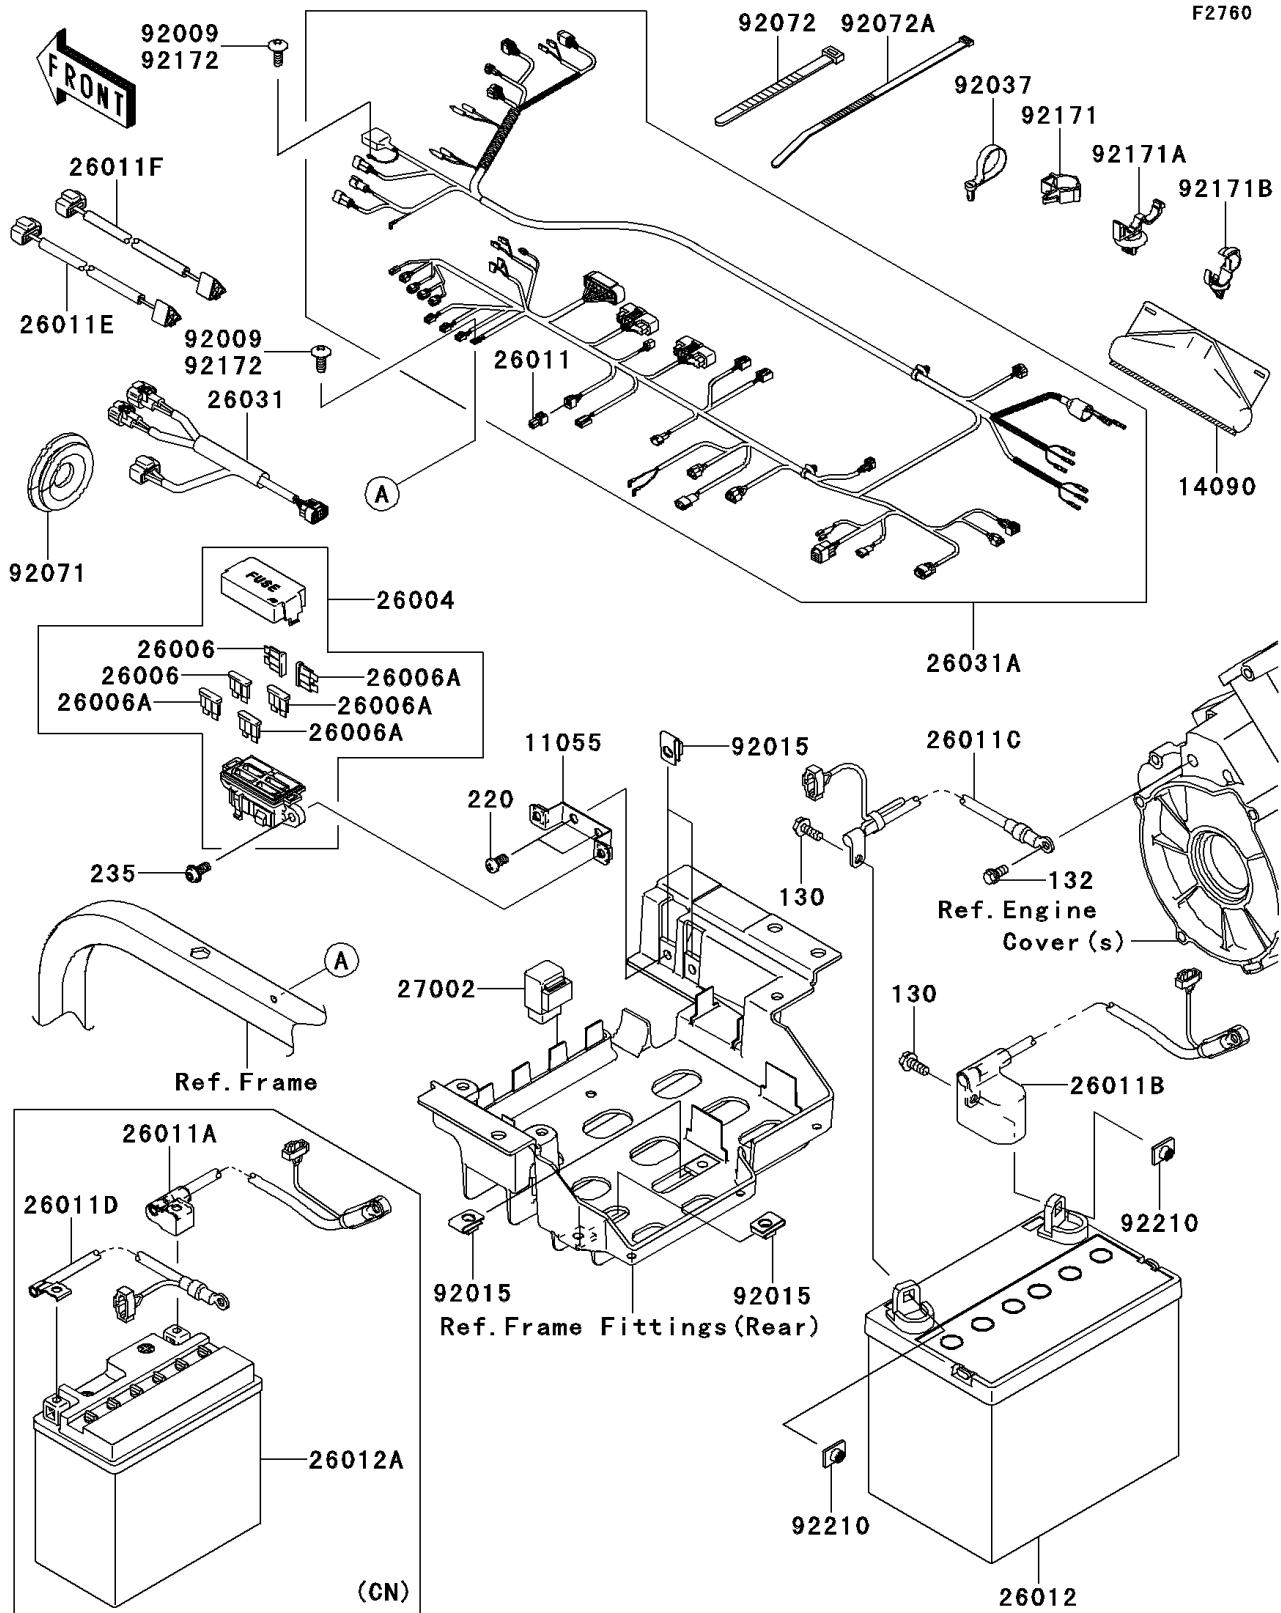

2011 TERYX® 750 FI 4x4 LE

PARTS DIAGRAM

Chassis Electrical Equipment

2011 TERYX[®] 750 FI 4x4 LE

PARTS LIST

Chassis Electrical Equipment

ITEM NAME

PART NUMBER

QUANTITY
