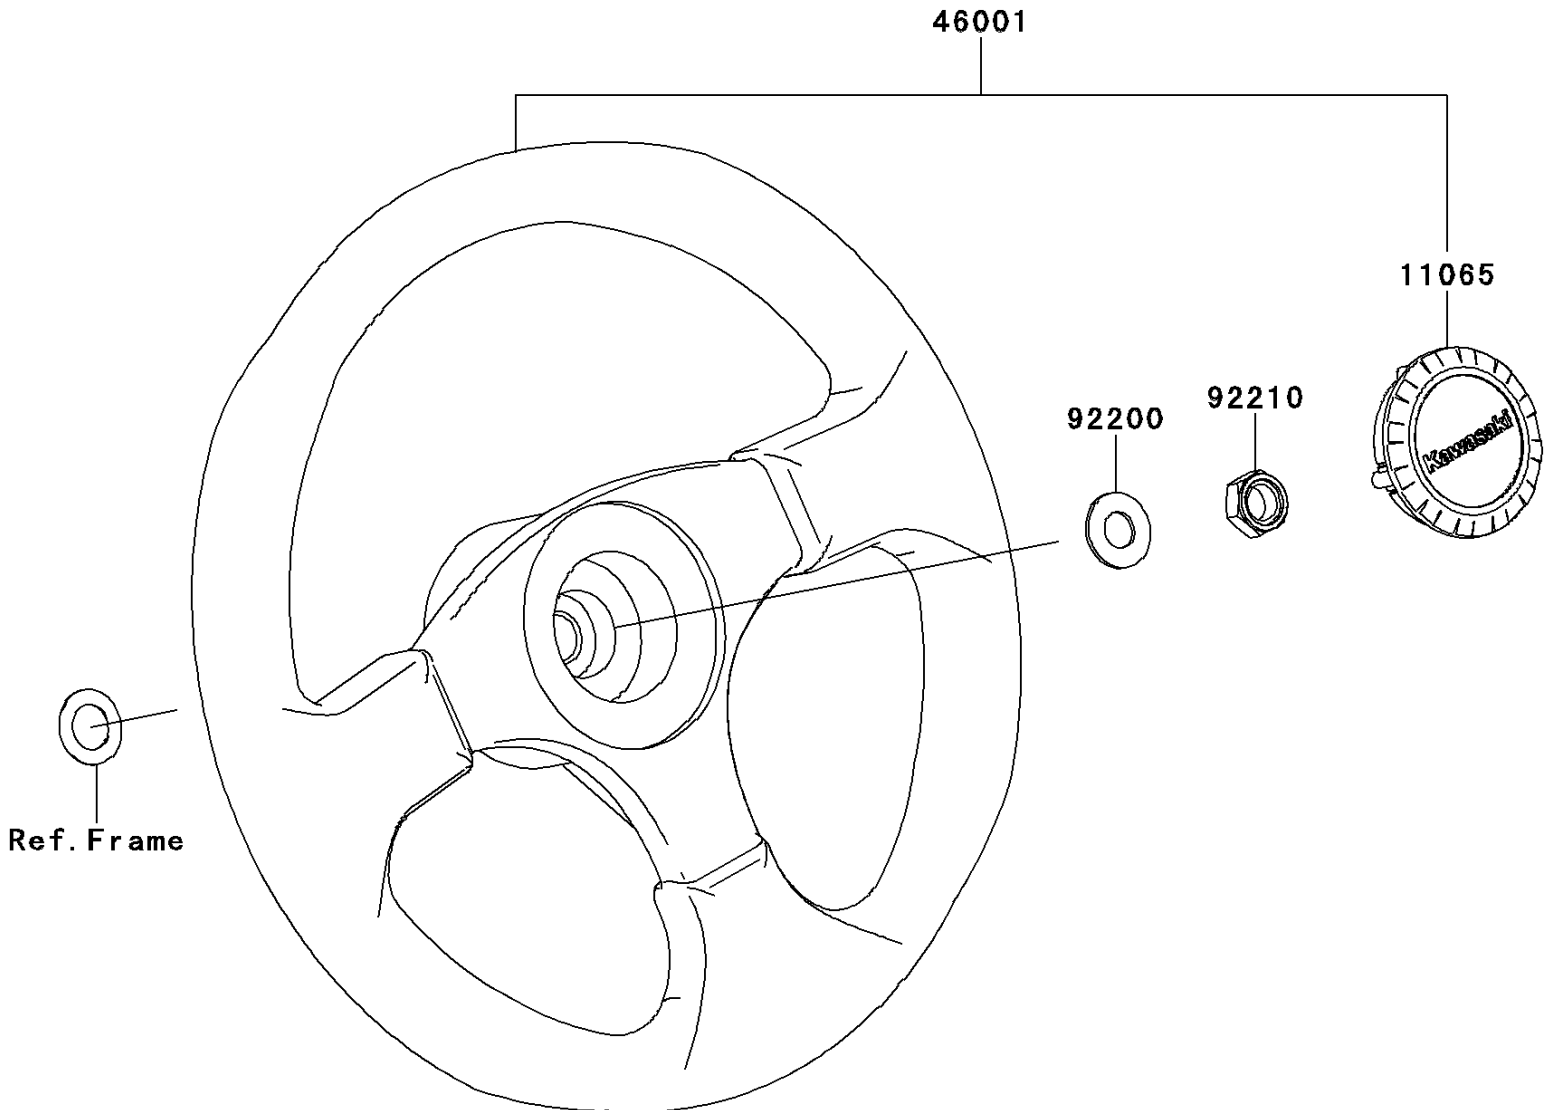

2011 TERYX[®] 750 FI 4x4 LE

PARTS DIAGRAM

Steering Wheel

F2311

2011 TERYX[®] 750 FI 4x4 LE

PARTS LIST

Steering Wheel

ITEM NAME

PART NUMBER

QUANTITY
