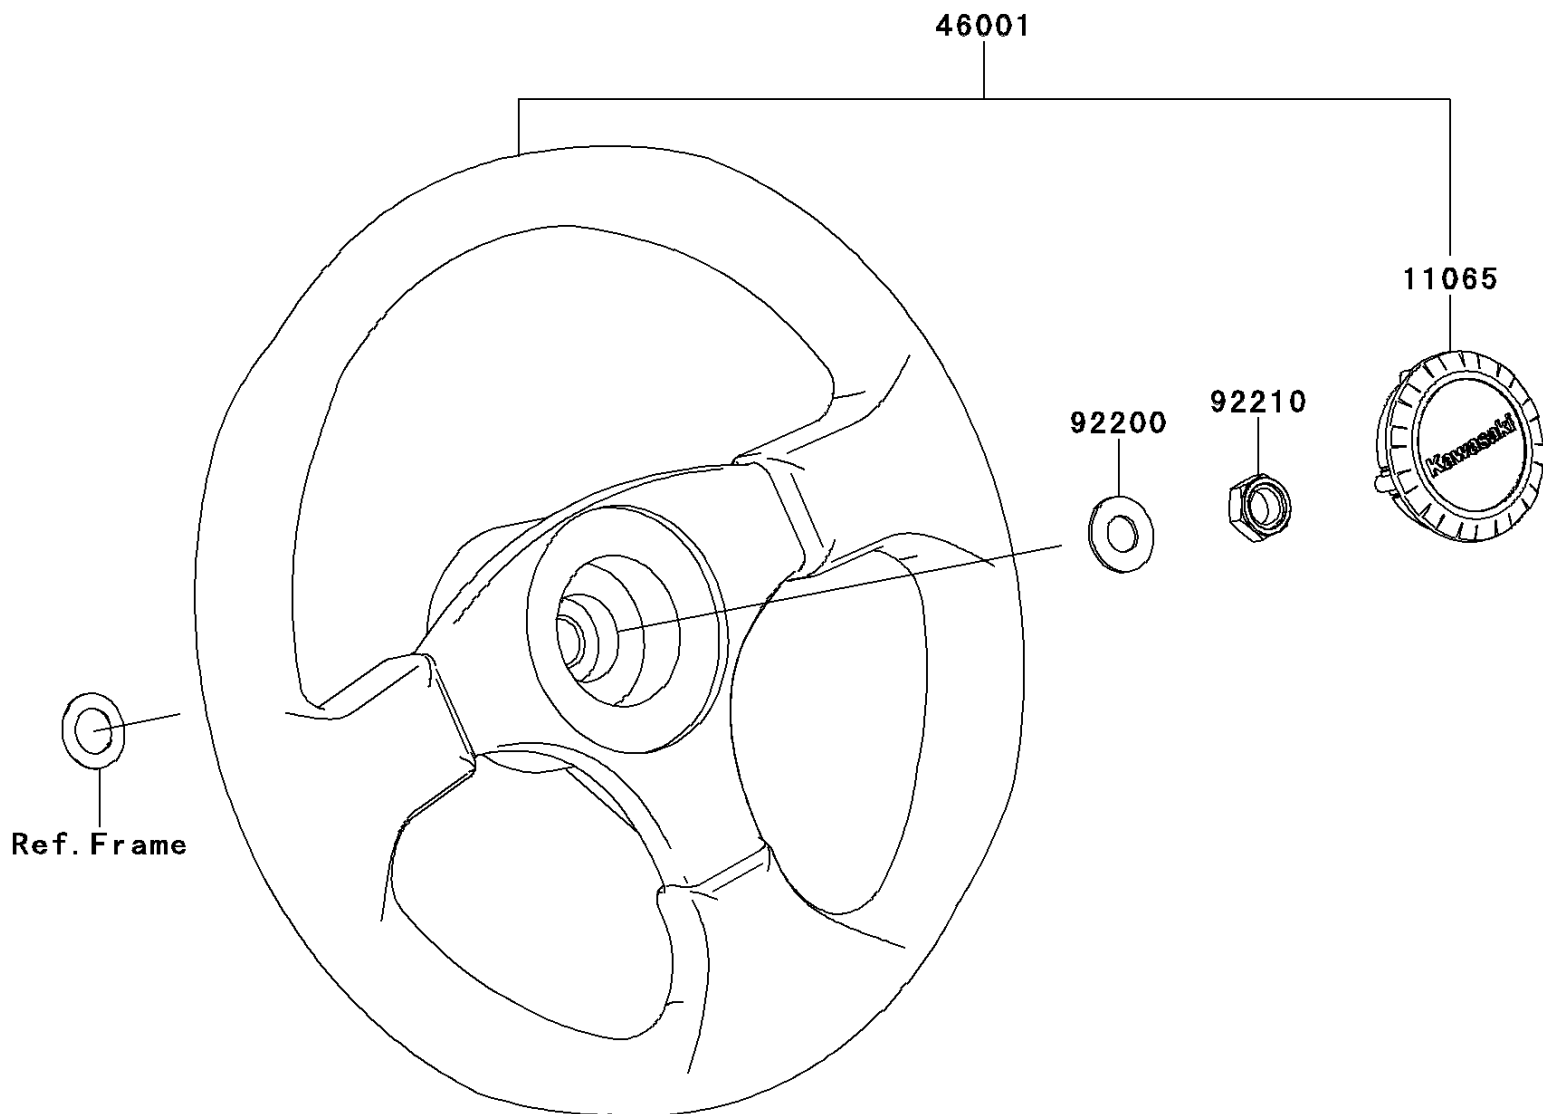

2012 TERYX[®] 750 FI 4x4 LE

PARTS DIAGRAM

Steering Wheel

F2311

2012 TERYX[®] 750 FI 4x4 LE

PARTS LIST

Steering Wheel

ITEM NAME

PART NUMBER

QUANTITY
