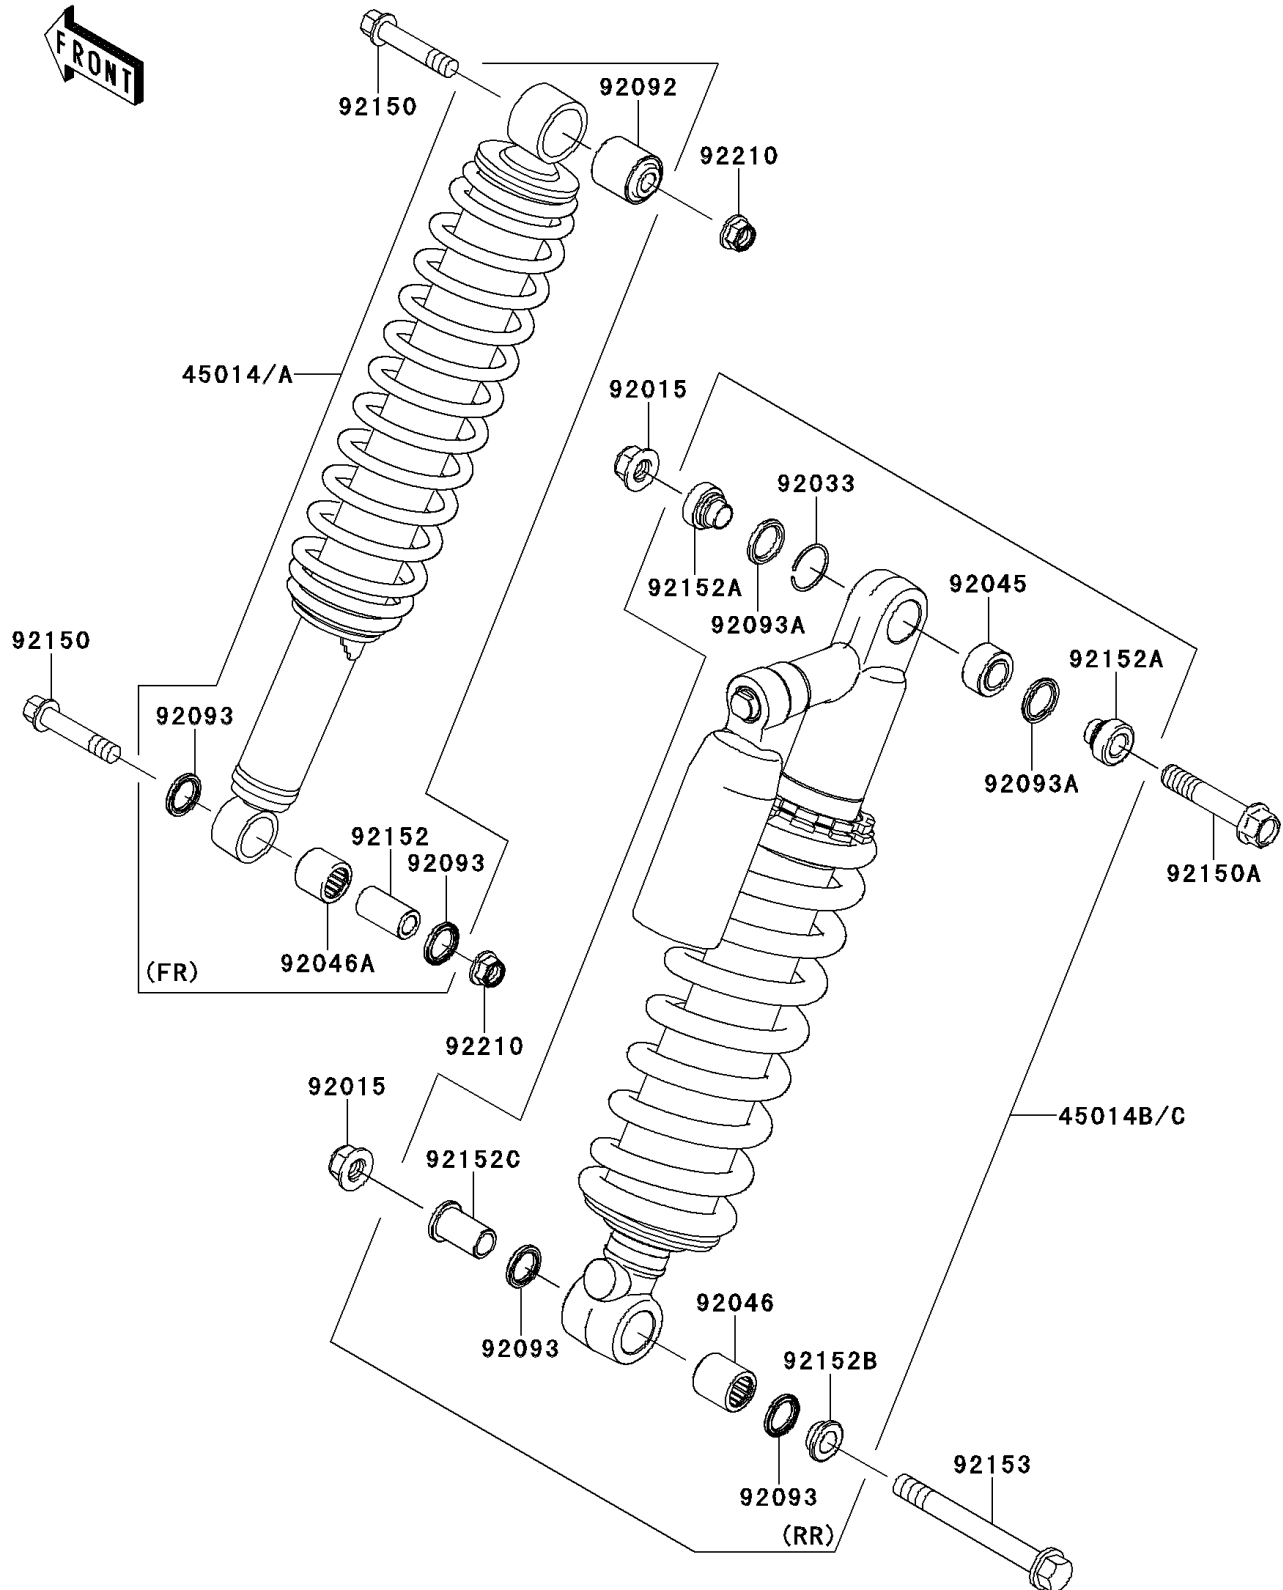

2011 TERYX® 750 FI 4x4 LE

PARTS DIAGRAM

Shock Absorber(s)

F2280

2011 TERYX® 750 FI 4x4 LE

PARTS LIST

Shock Absorber(s)

ITEM NAME	PART NUMBER	QUANTITY
SHOCKABSORBER,FR,S.RED (Ref # 45014)	45014-0232-VM	2
SHOCKABSORBER,RR,S.RED (Ref # 45014B)	45014-0262-VM	2
NUT,LOCK,FLANGED,12MM (Ref # 92015)	92015-1433	4
RING-SNAP (Ref # 92033)	92033-0054	2
BEARING-BALL (Ref # 92045)	92045-0120	2
BEARING-NEEDLE (Ref # 92046)	92046-0031	2
BEARING-NEEDLE (Ref # 92046A)	92046-0032	2
BUSHING-RUBBER (Ref # 92092)	92092-0014	2
SEAL (Ref # 92093)	92093-0124	8
SEAL (Ref # 92093A)	92093-0125	4
BOLT,FLANGED,10X50 (Ref # 92150)	92150-1125	4
BOLT,FLANGED,12X63 (Ref # 92150A)	92150-1258	2
COLLAR (Ref # 92152)	92152-0635	2
COLLAR (Ref # 92152A)	92152-0637	4
COLLAR (Ref # 92152B)	92152-0681	2
COLLAR (Ref # 92152C)	92152-0682	2
BOLT,FRANGED,12X108 (Ref # 92153)	92153-1741	2
NUT,LOCK,FLANGED,10MM (Ref # 92210)	92210-1080	4