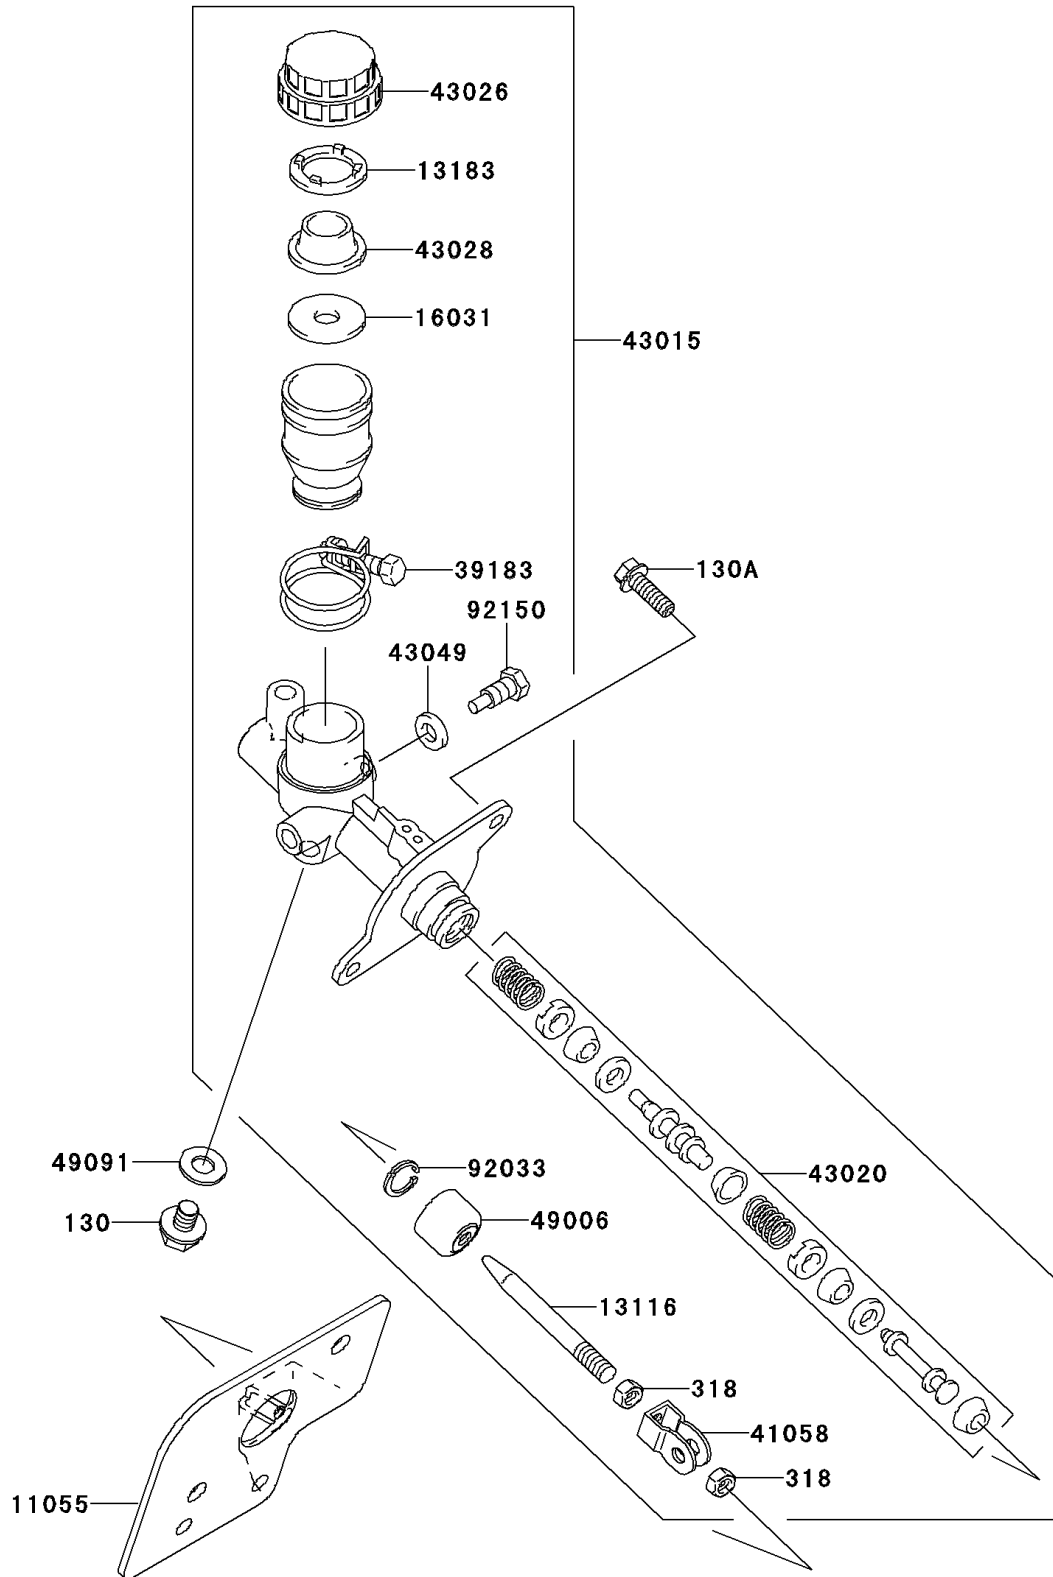

2011 TERYX[®] 750 FI 4x4 LE

PARTS DIAGRAM

Master Cylinder

F2261

2011 TERYX[®] 750 FI 4x4 LE

PARTS LIST

Master Cylinder

ITEM NAME

PART NUMBER

QUANTITY
