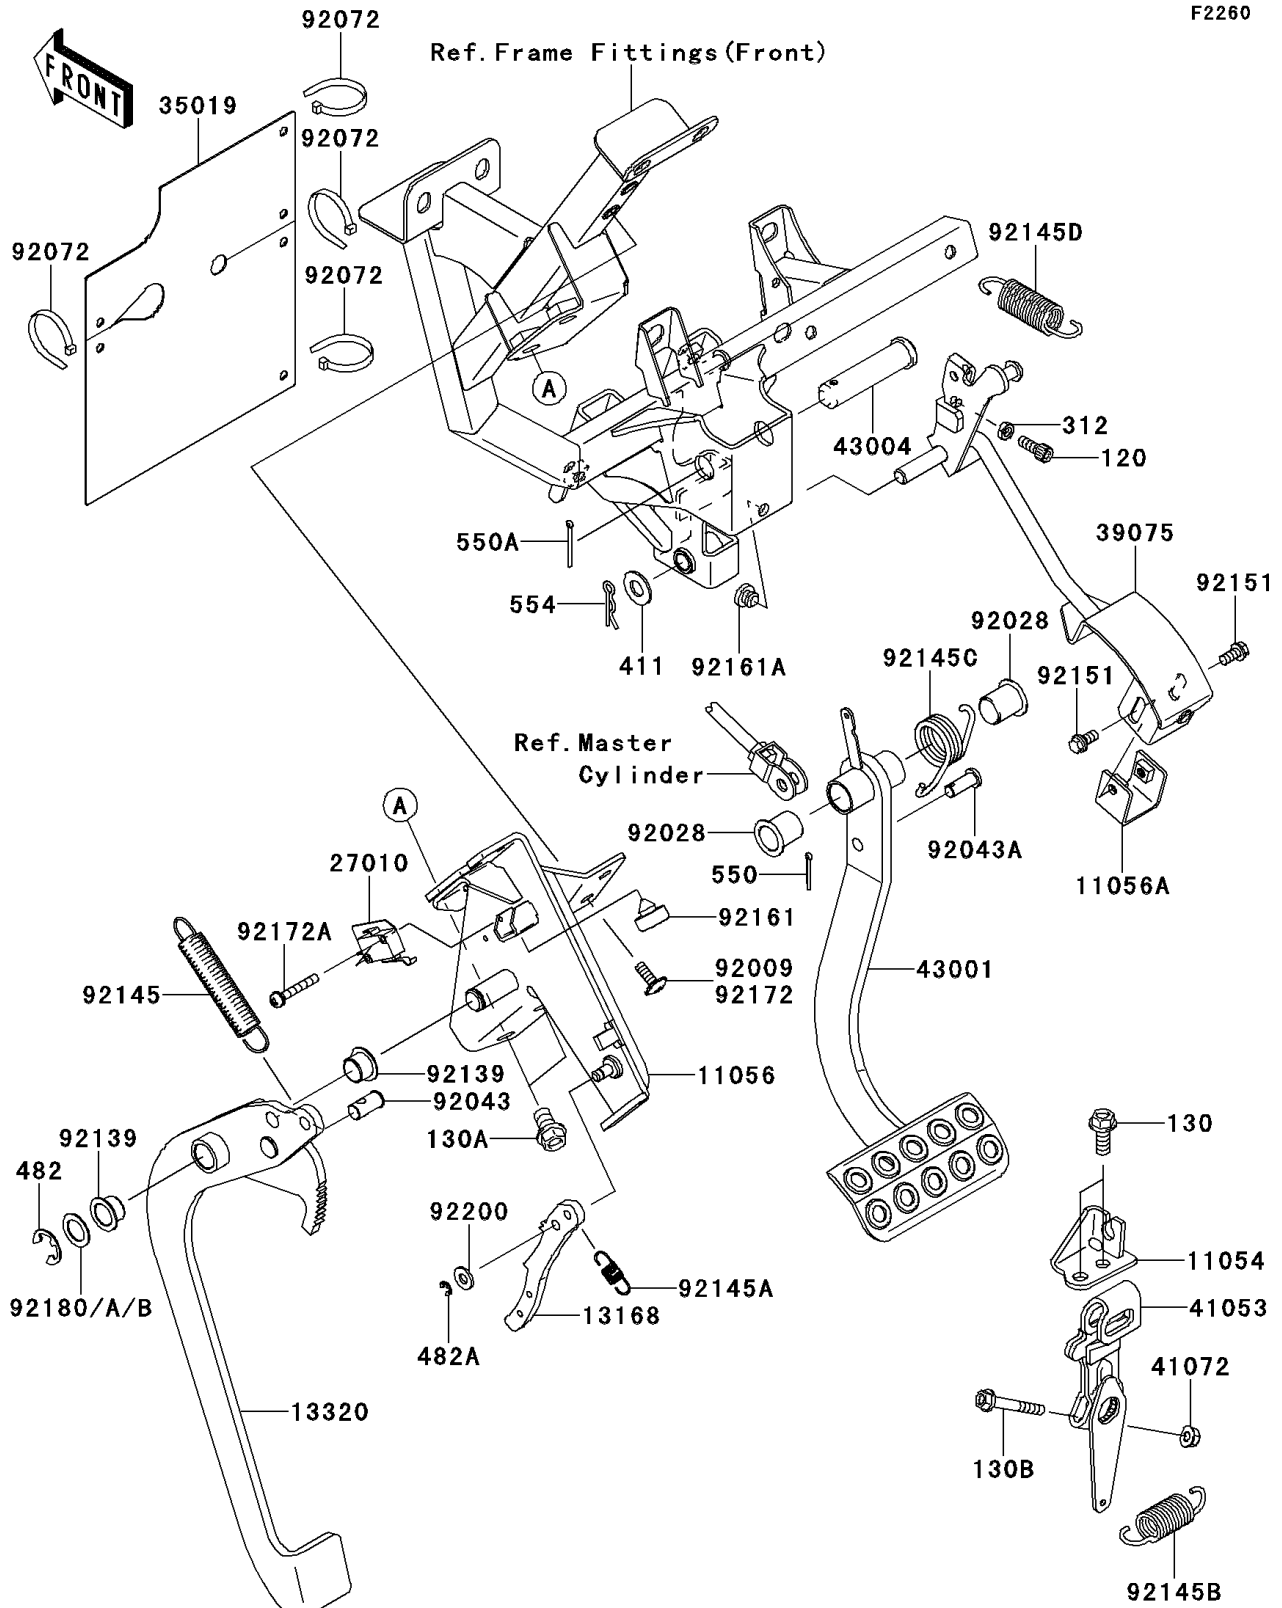

2012 TERYX® 750 FI 4x4 LE

PARTS DIAGRAM

Brake Pedal/Throttle Lever

2012 TERYX[®] 750 FI 4x4 LE

PARTS LIST

Brake Pedal/Throttle Lever

ITEM NAME

PART NUMBER

QUANTITY
