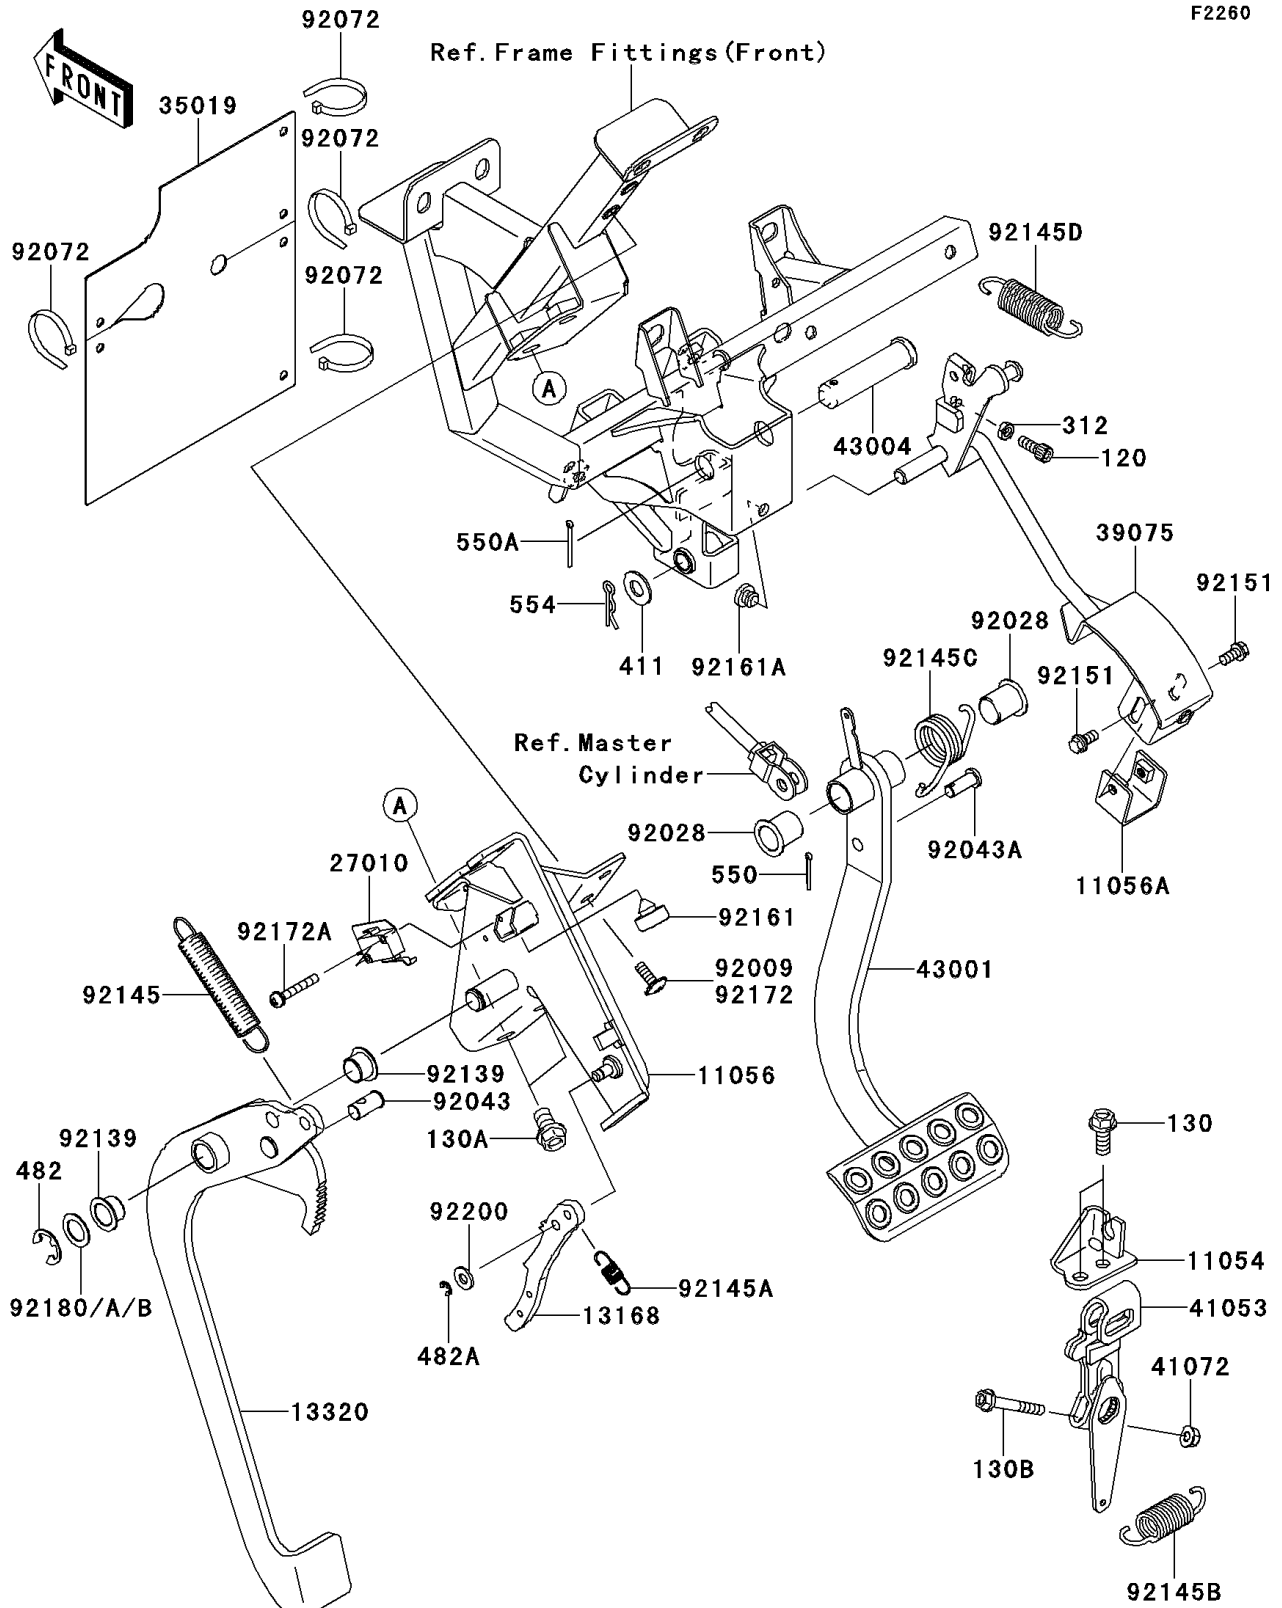

2010 Teryx[®] 750 FI 4x4 LE

PARTS DIAGRAM

Brake Pedal/Throttle Lever

2010 Teryx[®] 750 FI 4x4 LE

PARTS LIST

Brake Pedal/Throttle Lever

ITEM NAME	PART NUMBER	QUANTITY
BOLT-SOCKET,6X16 (Ref # 120)	120CA0616	1
BOLT-FLANGED,8X20 (Ref # 130)	130BA0820	2
BOLT-FLANGED,10X16 (Ref # 130A)	130BA1016	2
BOLT-FLANGED,6X40 (Ref # 130B)	130CA0640	1
NUT-HEX (Ref # 312)	312BA0600	1
WASHER-PLAIN,10MM (Ref # 411)	411AA1000	1
CIRCLIP-TYPE-E,10MM (Ref # 482)	482J0100	1
CIRCLIP-TYPE-E,4MM (Ref # 482A)	482J4000	1
BRACKET,BRAKE CABLE (Ref # 11054)	11054-0933	1
BRACKET,BRAKE LEVER (Ref # 11056)	11056-0007	1
BRACKET (Ref # 11056A)	11056-0054	1
LEVER (Ref # 13168)	13168-0174	1
LEVER-ASSY,BRAKE PEDAL (Ref # 13320)	13320-0025	1
SWITCH (Ref # 27010)	27010-0084	1
FLAP (Ref # 35019)	35019-0079	1
LEVER-THROTTLE (Ref # 39075)	39075-0015	1
LEVER-BRAKE CAM (Ref # 41053)	41053-0010	1
NUT,6MM (Ref # 41072)	41072-007	1
LEVER-BRAKE,PEDAL (Ref # 43001)	43001-0103	1
SHAFT-BRAKE (Ref # 43004)	43004-1128	1
SCREW,6X16 (Ref # 92009)	92009-1621	2
BUSHING (Ref # 92028)	92028-1571	2
PIN (Ref # 92043)	92043-0124	1
PIN (Ref # 92043A)	92043-1039	1
BAND,L=188 (Ref # 92072)	92072-1239	4
BUSHING (Ref # 92139)	92139-0182	2
SPRING (Ref # 92145)	92145-0446	1
SPRING (Ref # 92145A)	92145-0447	1
SPRING (Ref # 92145B)	92145-0563	1

2010 Teryx[®] 750 FI 4x4 LE

PARTS LIST

Brake Pedal/Throttle Lever

ITEM NAME	PART NUMBER	QUANTITY
SPRING,BRAKE PEDAL RETURN (Ref # 92145C)	92145-0575	1
SPRING (Ref # 92145D)	92145-0636	1
BOLT,6X12 (Ref # 92151)	92151-1997	2
DAMPER (Ref # 92161)	92161-0590	1
DAMPER (Ref # 92161A)	92161-1084	1
SCREW,3X20 (Ref # 92172A)	92172-0419	2
SHIM,T=0.8 (Ref # 92180)	92180-0279	AR
SHIM,T=1.0 (Ref # 92180A)	92180-0281	AR
SHIM,T=1.2 (Ref # 92180B)	92180-0282	AR
WASHER,6.5X14.5X1.5 (Ref # 92200)	92200-3775	1
PIN-COTTER,2.5X18 (Ref # 550)	550AA2518	1
PIN-COTTER,2.5X25 (Ref # 550A)	550AA2525	1
PIN-SNAP,10MM (Ref # 554)	554DA1000	1