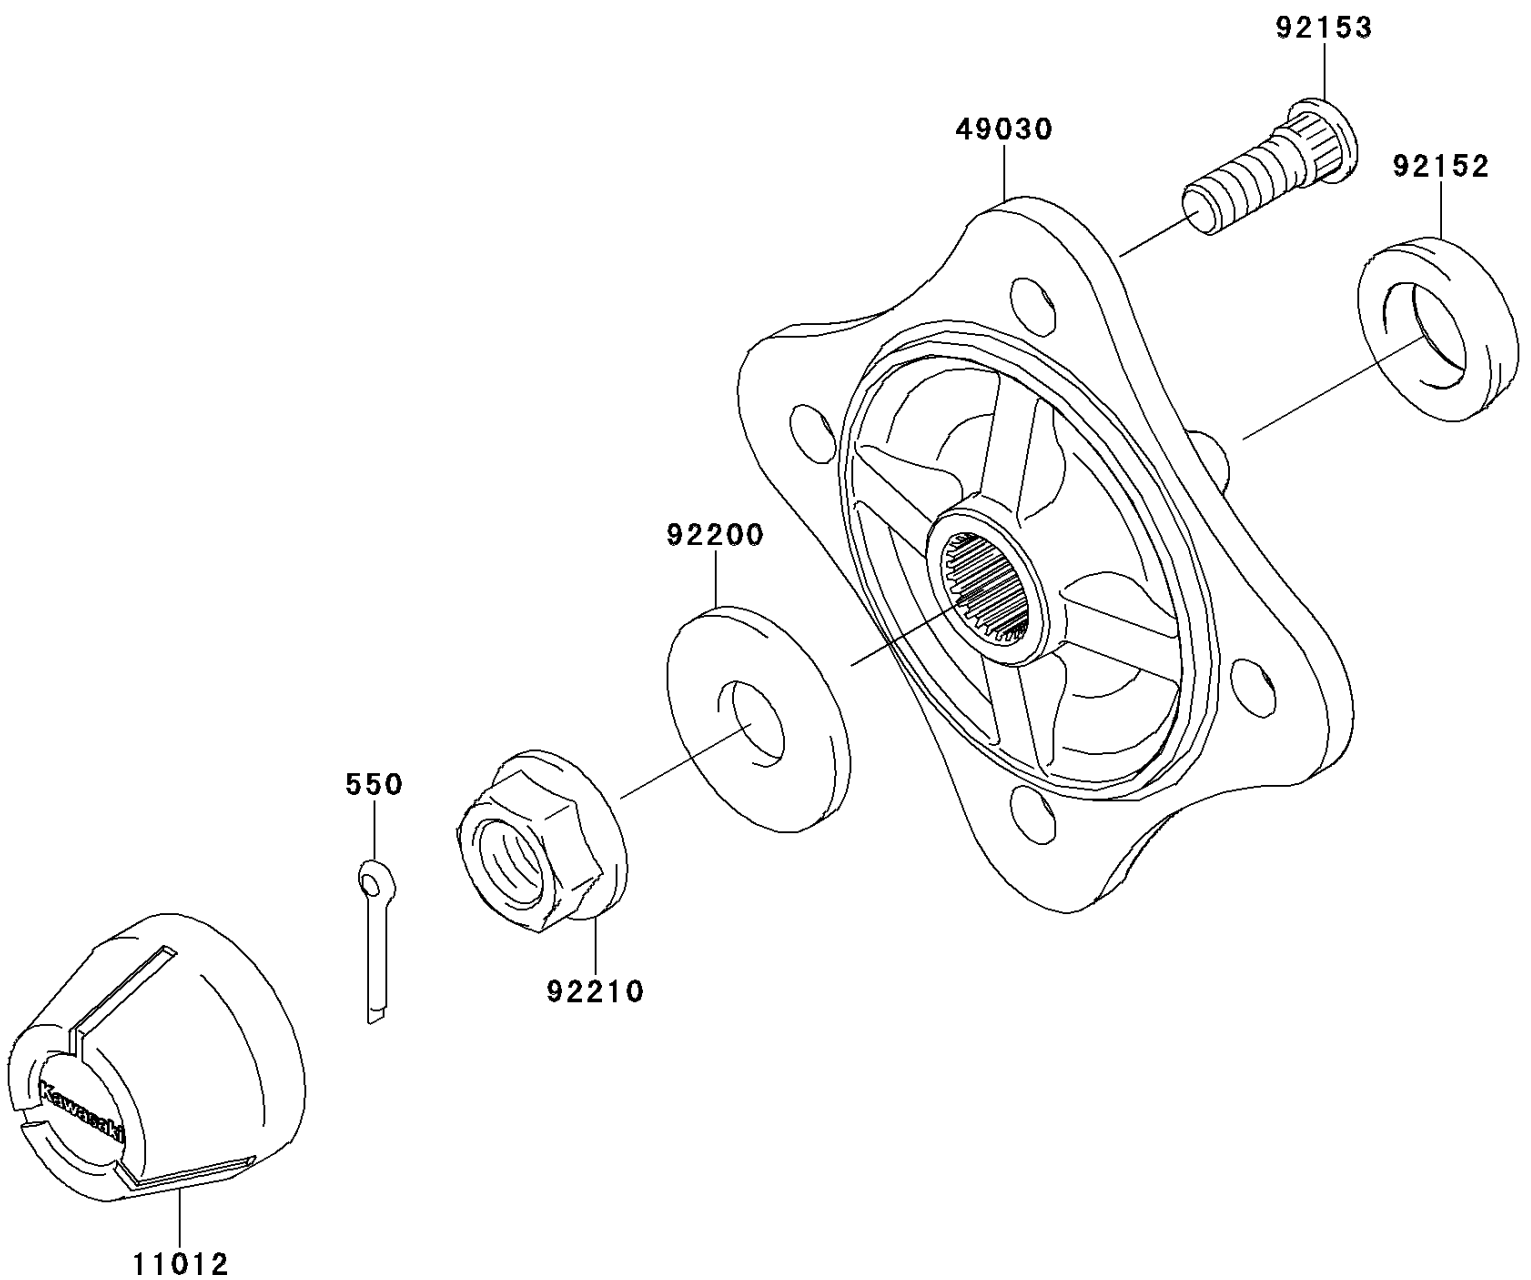

2012 TERYX[®] 750 FI 4x4 LE

PARTS DIAGRAM

Rear Hubs/Brakes

F2240

2012 TERYX[®] 750 FI 4x4 LE

PARTS LIST

Rear Hubs/Brakes

ITEM NAME

PART NUMBER

QUANTITY
