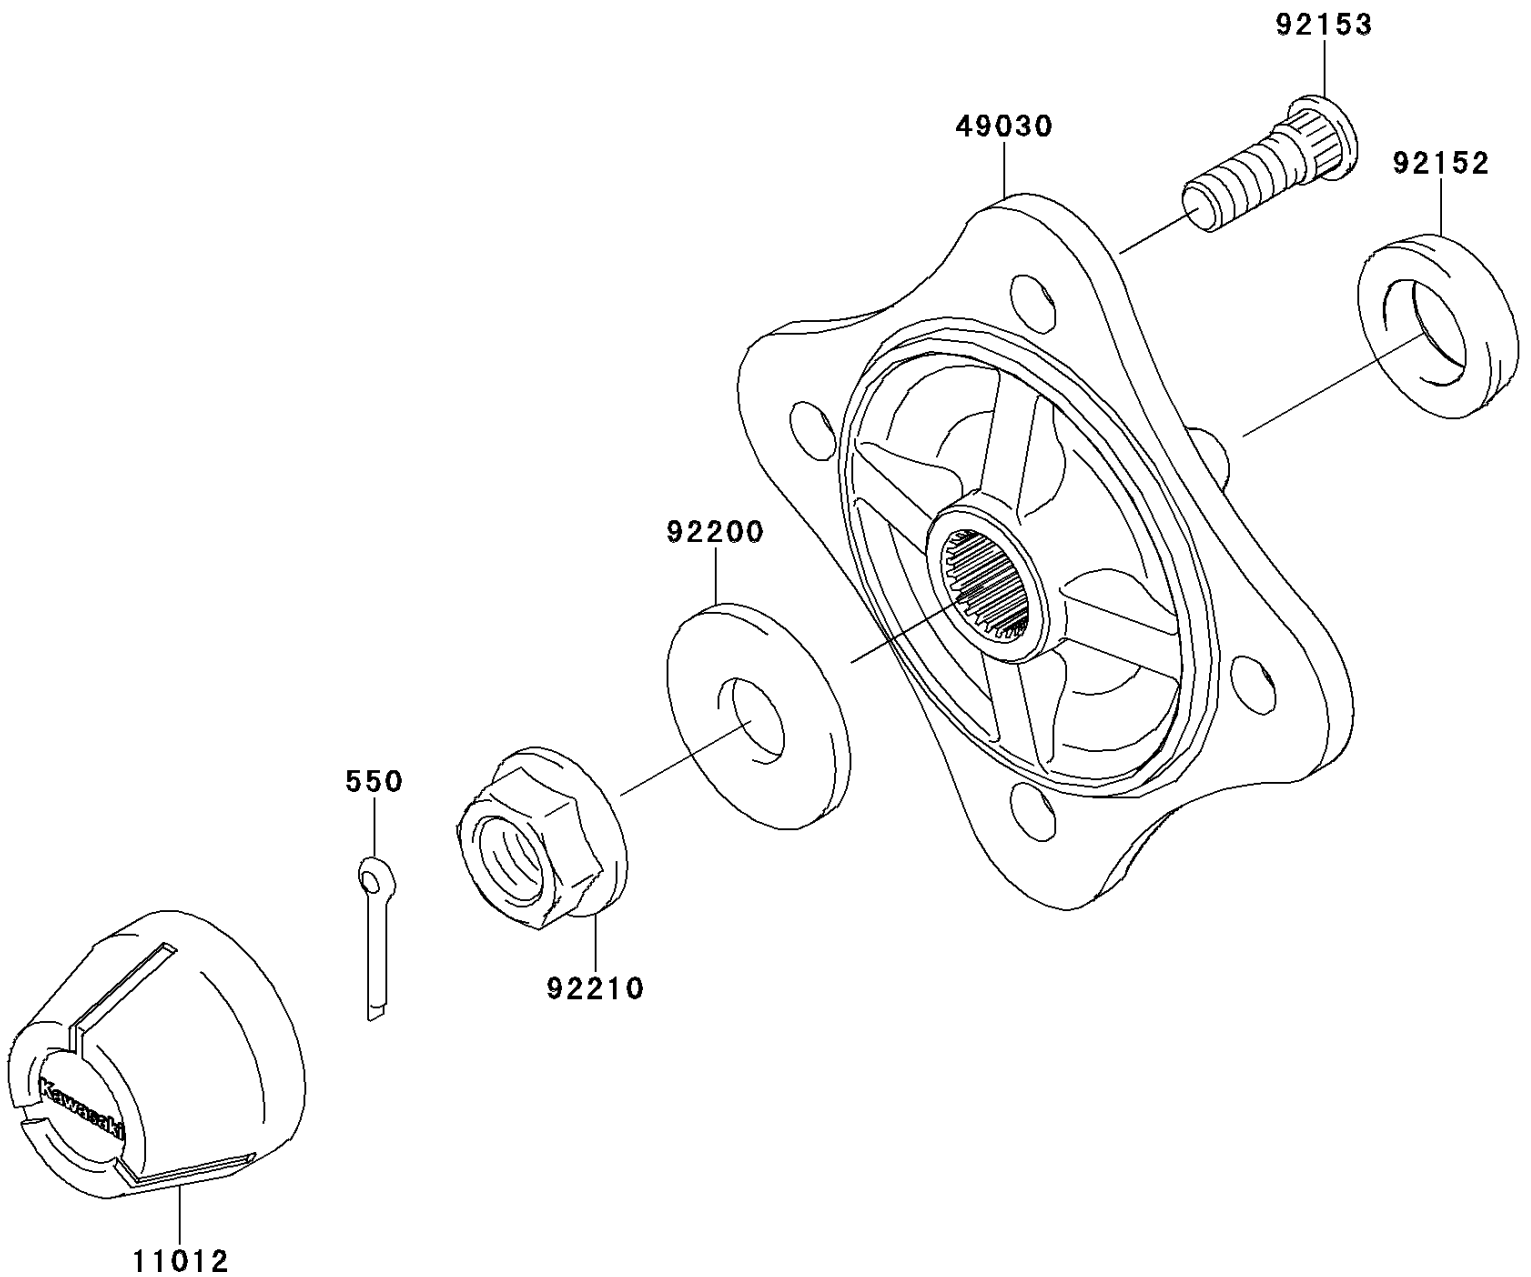

2011 TERYX[®] 750 FI 4x4 LE

PARTS DIAGRAM

Rear Hubs/Brakes

F2240

2011 TERYX[®] 750 FI 4x4 LE

PARTS LIST

Rear Hubs/Brakes

ITEM NAME

PART NUMBER

QUANTITY
