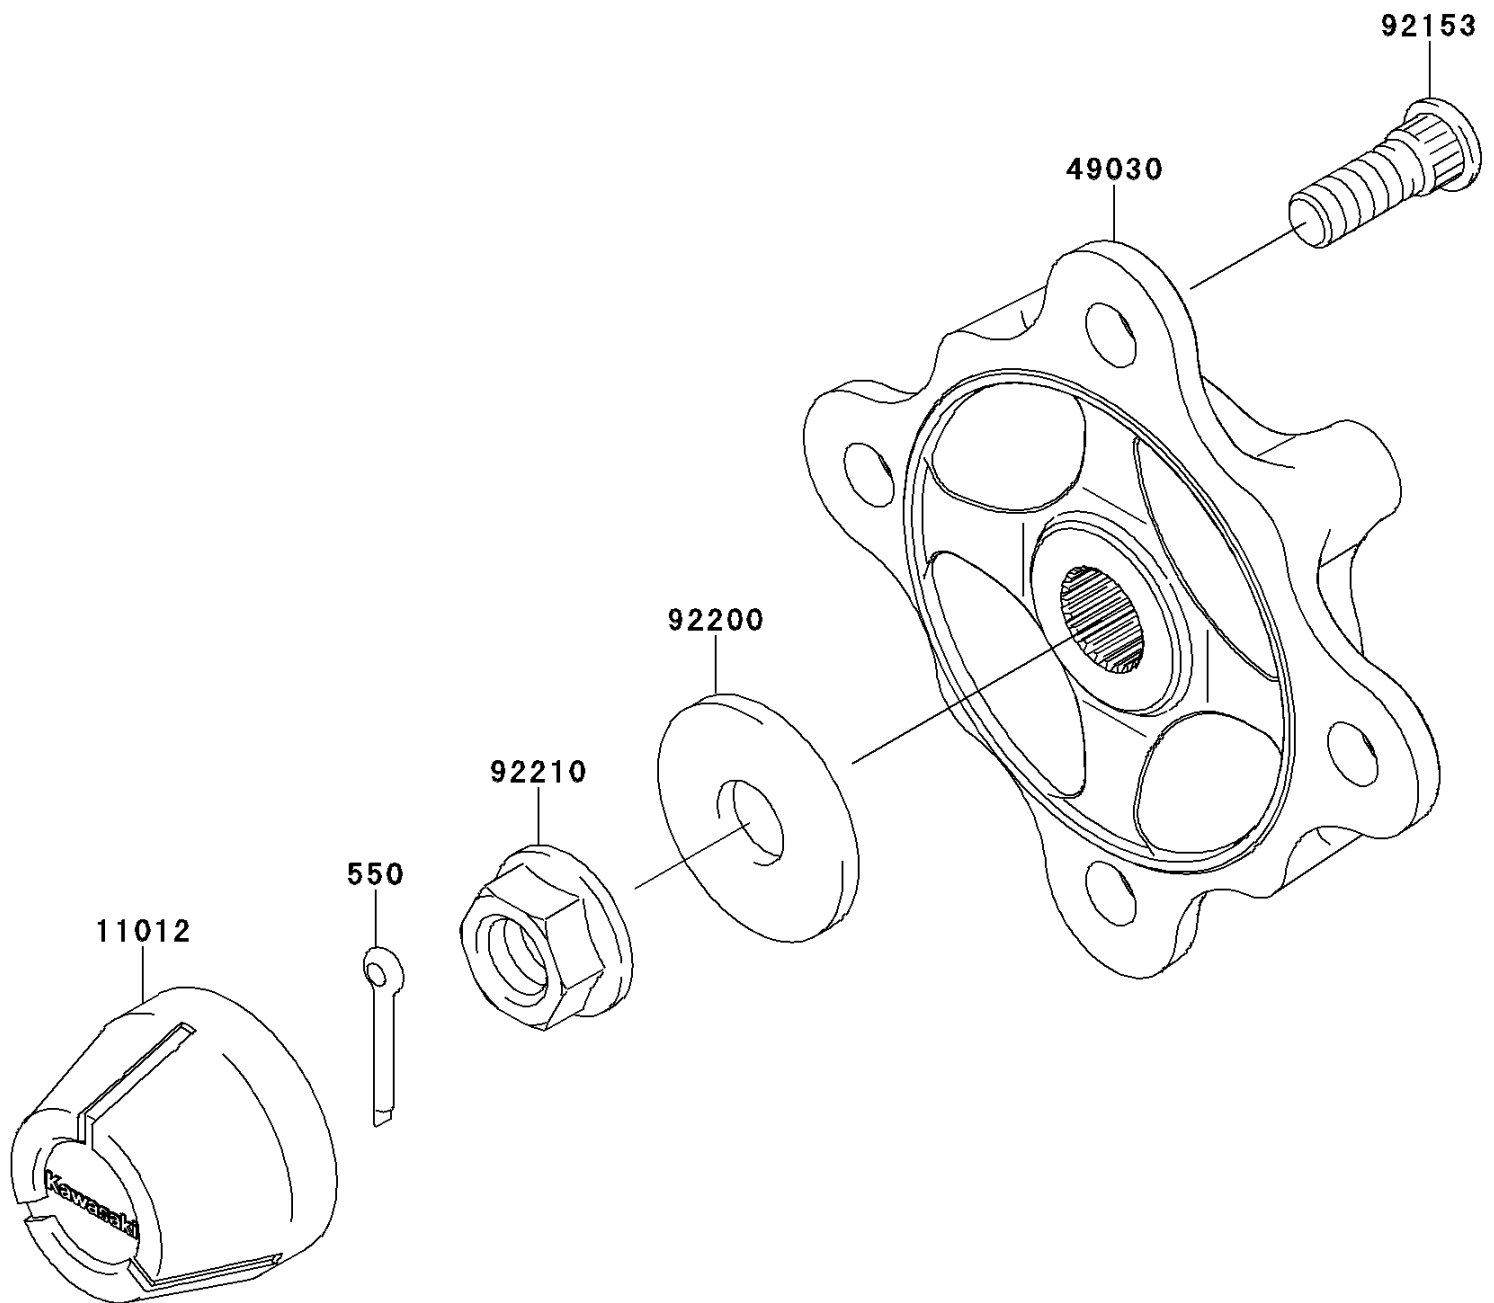

2012 TERYX[®] 750 FI 4x4 LE

PARTS DIAGRAM Front Hubs/Brakes

F2230

2012 TERYX[®] 750 FI 4x4 LE

PARTS LIST

Front Hubs/Brakes

ITEM NAME

PART NUMBER

QUANTITY
