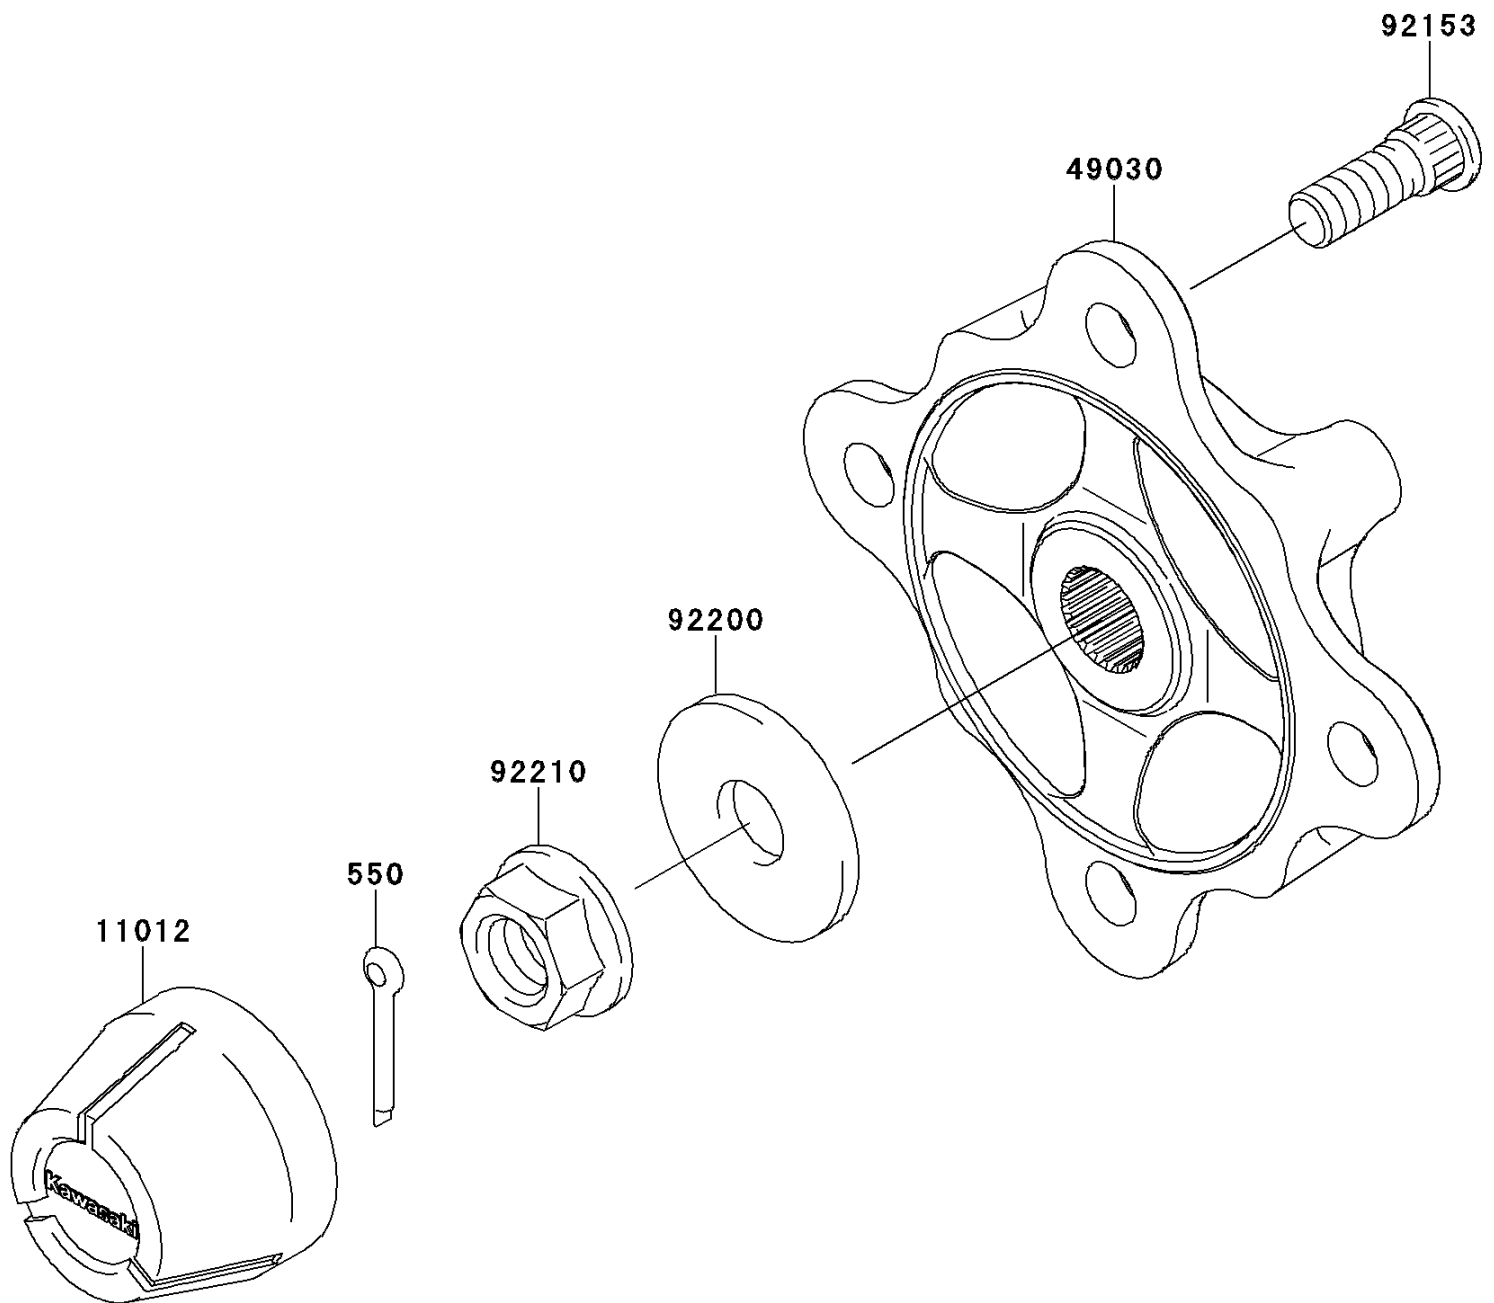

2011 TERYX® 750 FI 4x4 LE

PARTS DIAGRAM

Front Hubs/Brakes

F2230

2011 TERYX[®] 750 FI 4x4 LE

PARTS LIST

Front Hubs/Brakes

ITEM NAME

PART NUMBER

QUANTITY
