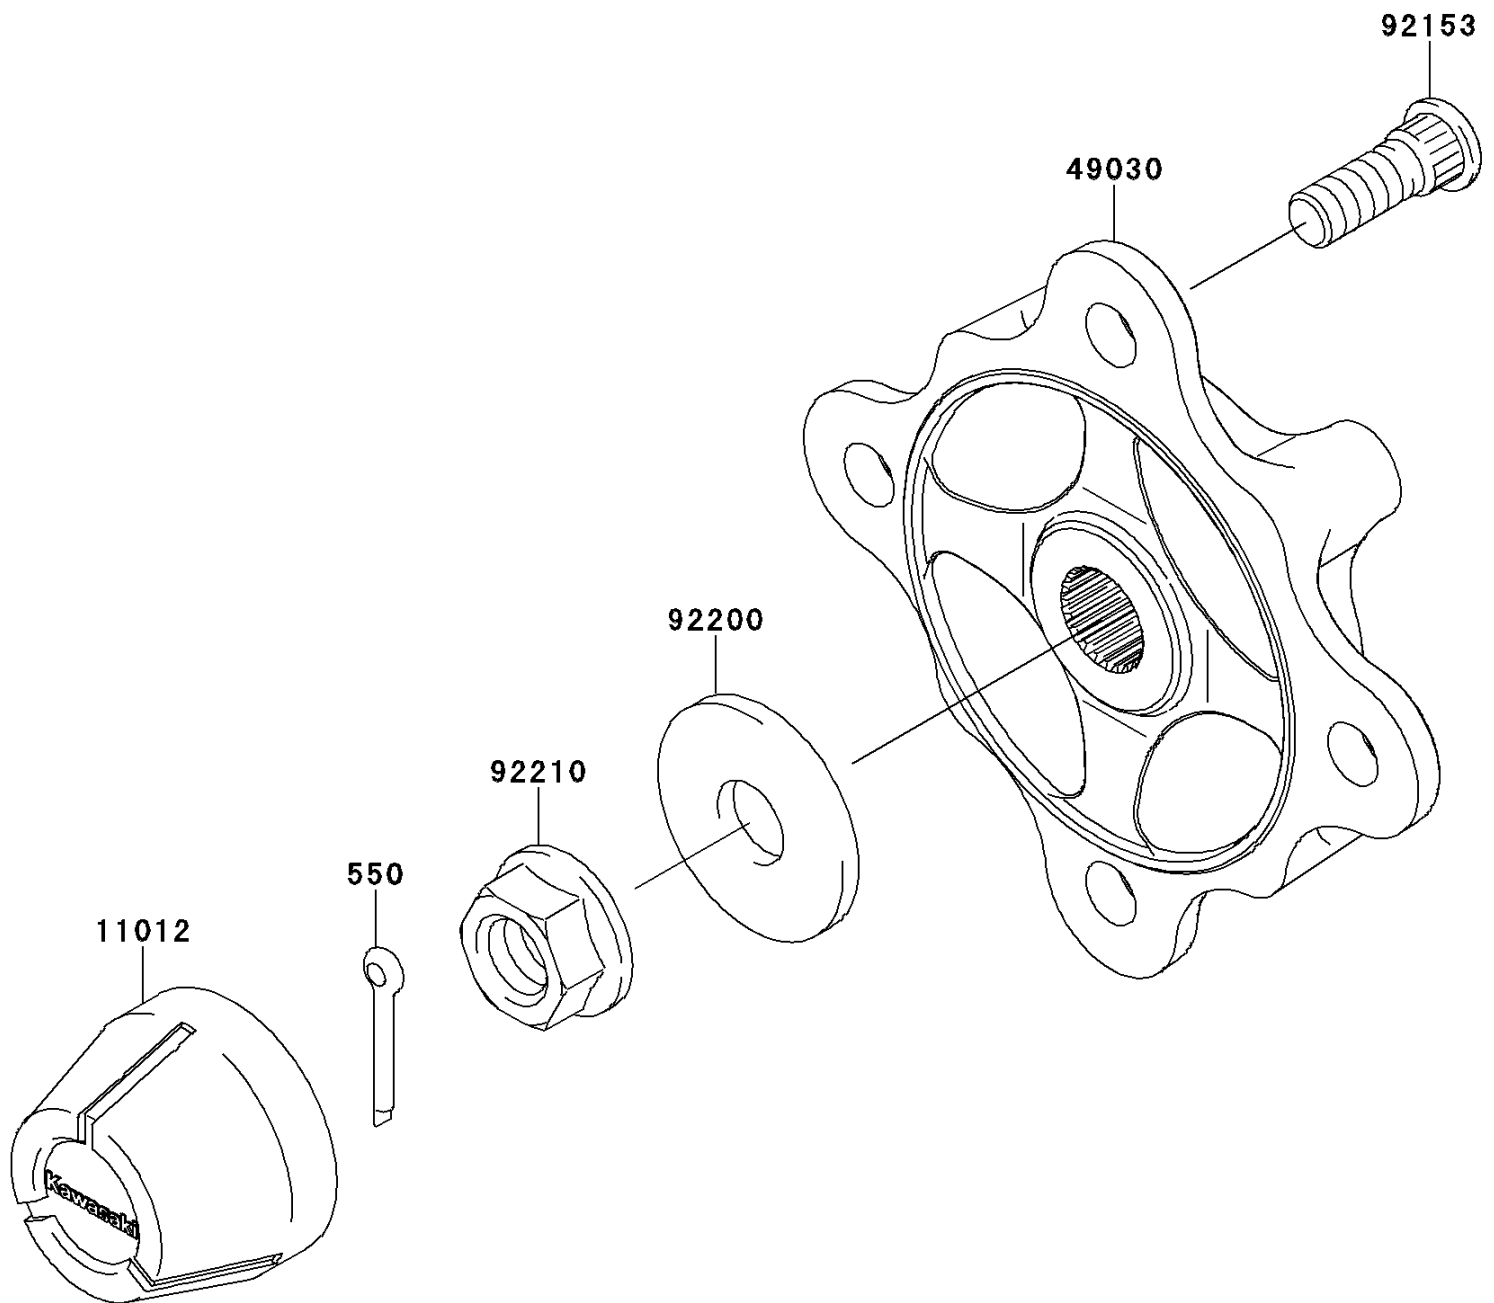

2011 TERYX[®] 750 FI 4x4 LE

PARTS DIAGRAM

Front Hubs/Brakes

F2230

2011 TERYX[®] 750 FI 4x4 LE

PARTS LIST

Front Hubs/Brakes

ITEM NAME

PART NUMBER

QUANTITY
