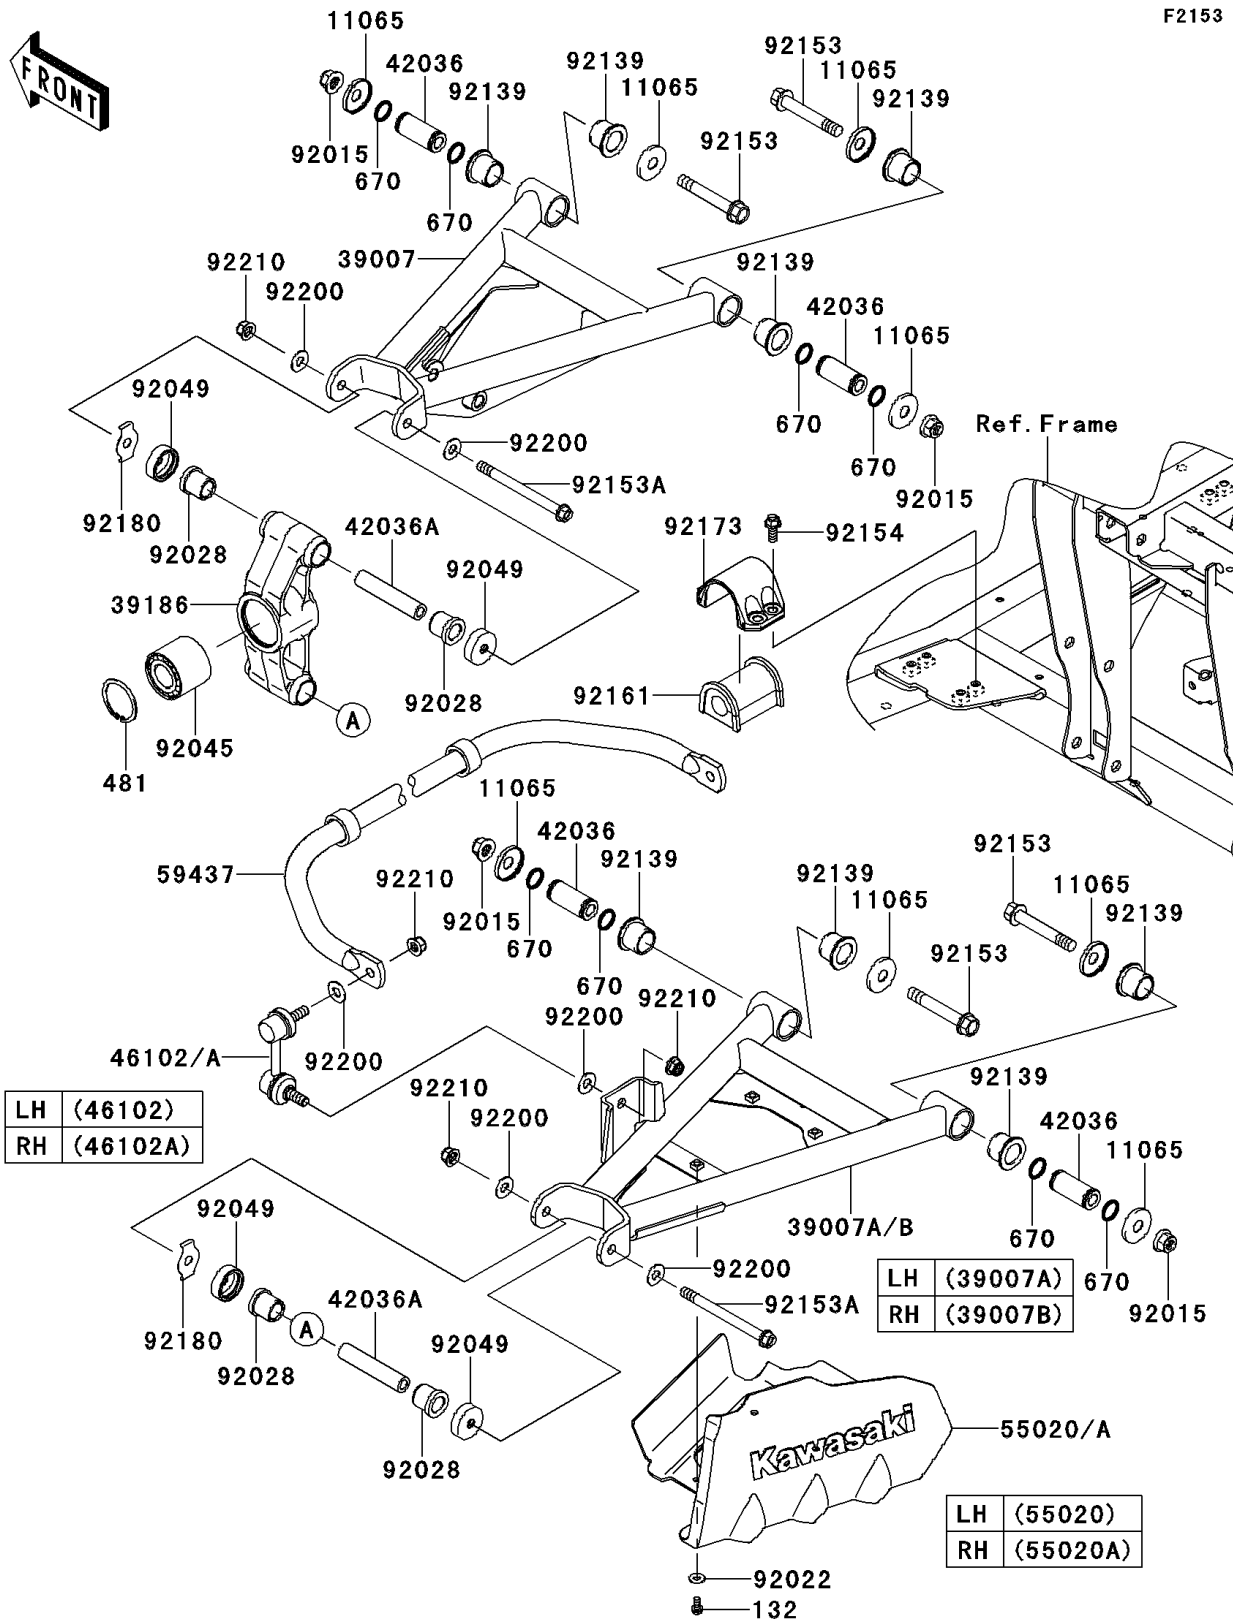

2012 TERYX® 750 FI 4x4 LE

PARTS DIAGRAM

Rear Suspension

F2153

2012 TERYX[®] 750 FI 4x4 LE

PARTS LIST

Rear Suspension

ITEM NAME

PART NUMBER

QUANTITY
