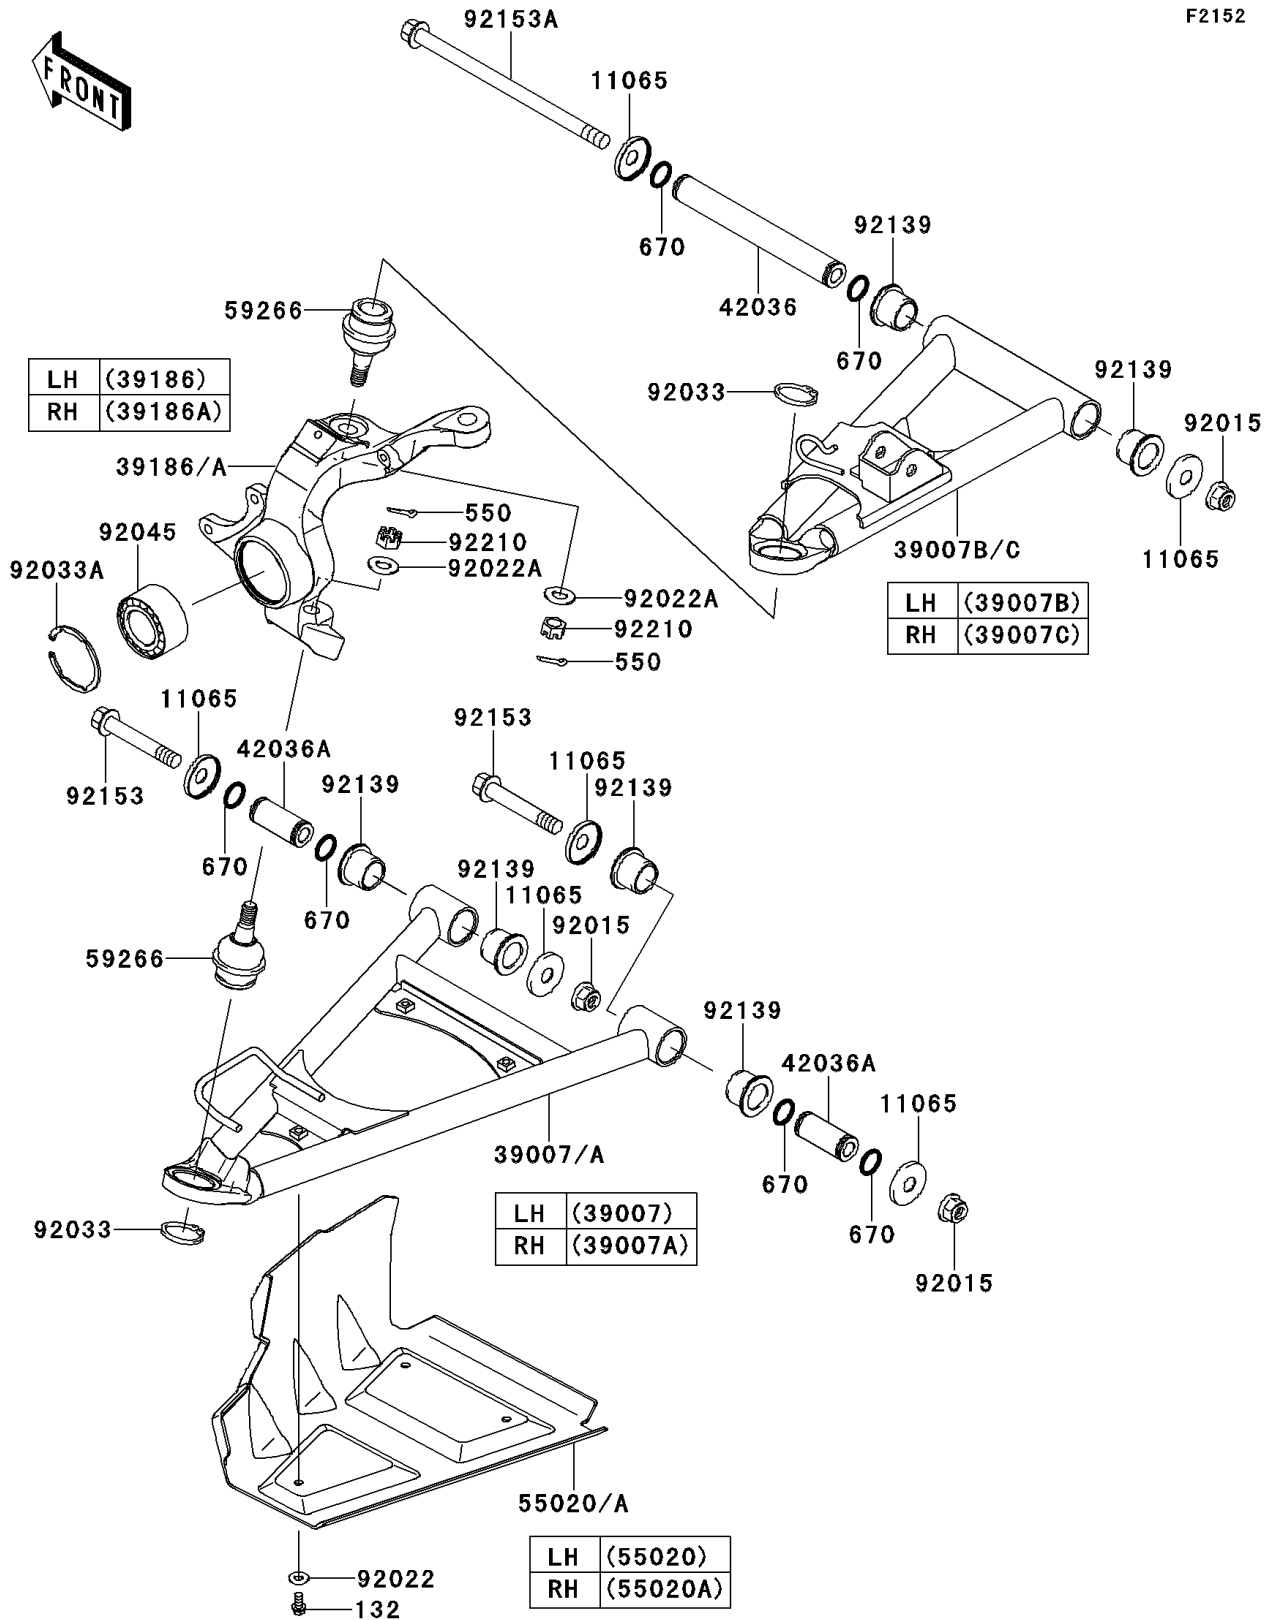

2012 TERYX® 750 FI 4x4 LE

PARTS DIAGRAM

Front Suspension

2012 TERYX® 750 FI 4x4 LE

PARTS LIST

Front Suspension

ITEM NAME

PART NUMBER

QUANTITY
