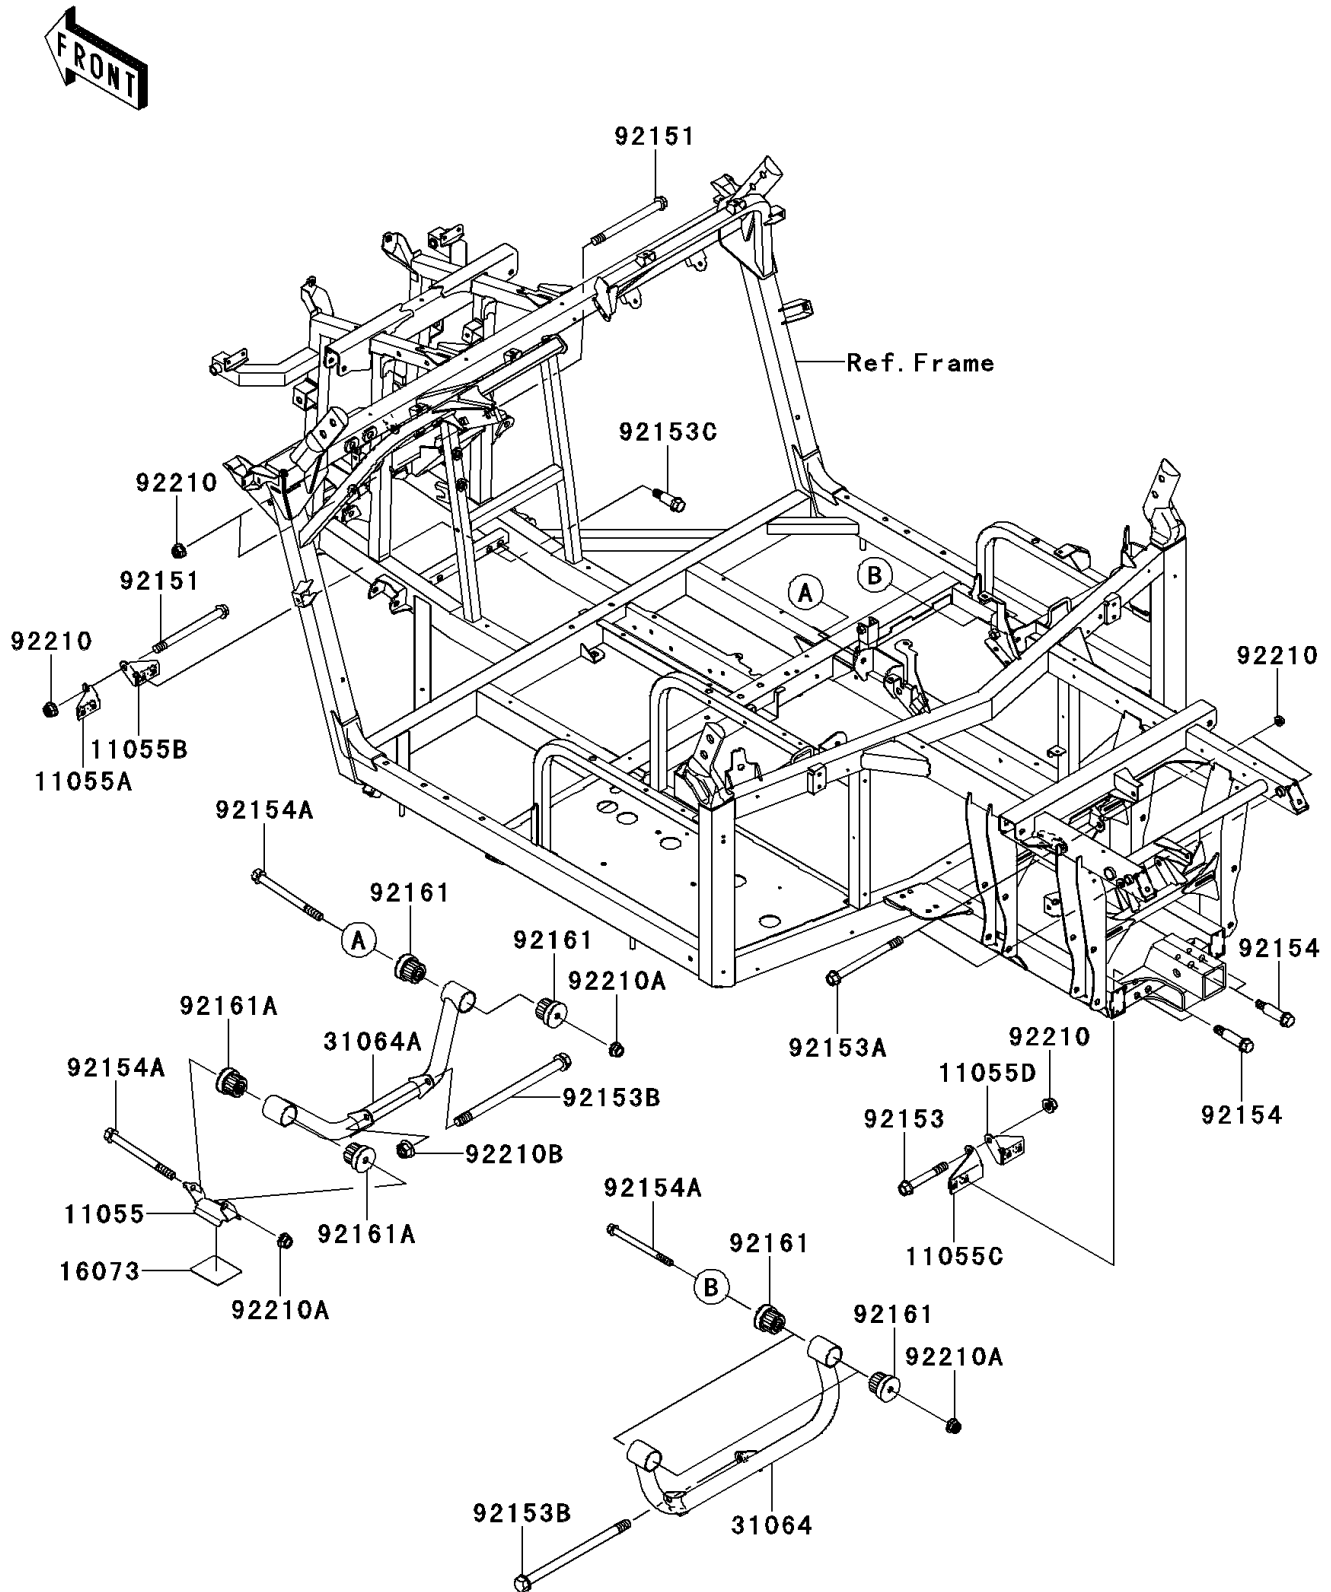

2012 TERYX[®] 750 FI 4x4 LE

PARTS DIAGRAM

Engine Mount

F2122

2012 TERYX[®] 750 FI 4x4 LE

PARTS LIST

Engine Mount

ITEM NAME

PART NUMBER

QUANTITY
