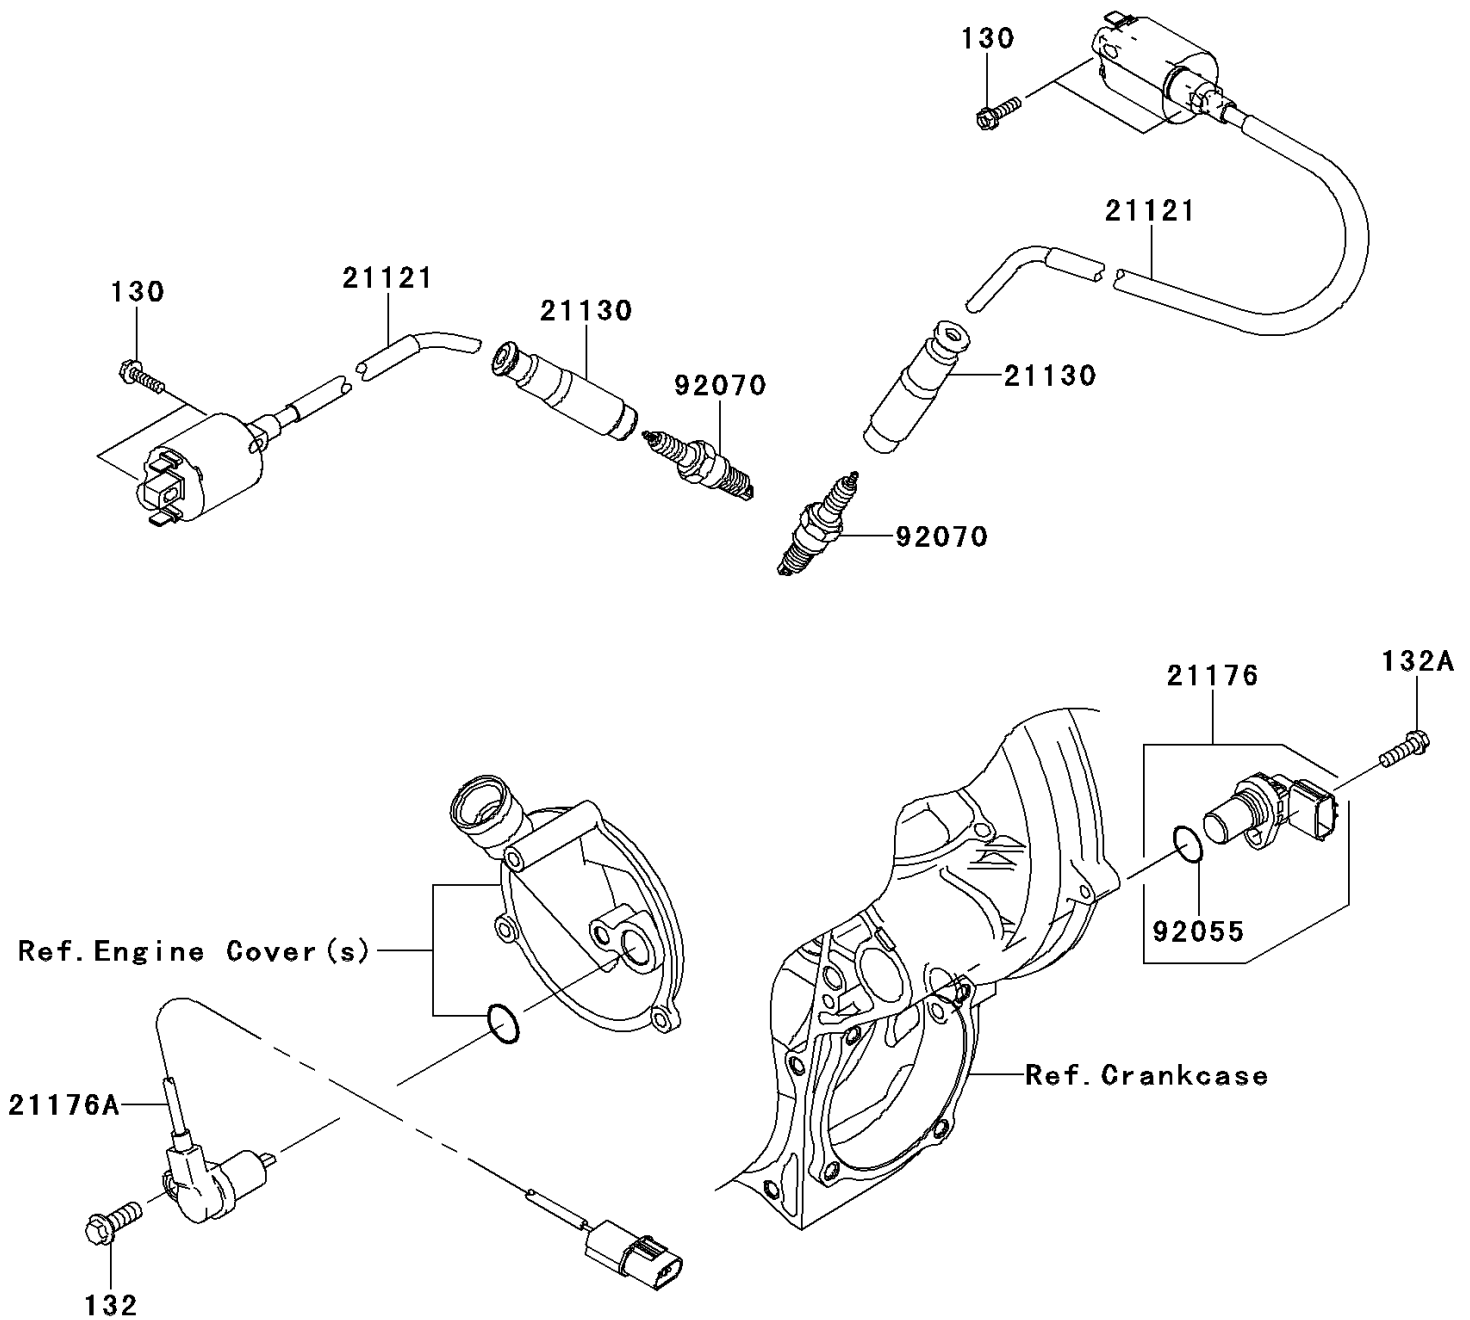

2011 TERYX[®] 750 FI 4x4 LE

PARTS DIAGRAM

Ignition System

E1830

2011 TERYX[®] 750 FI 4x4 LE

PARTS LIST

Ignition System

ITEM NAME

PART NUMBER

QUANTITY
