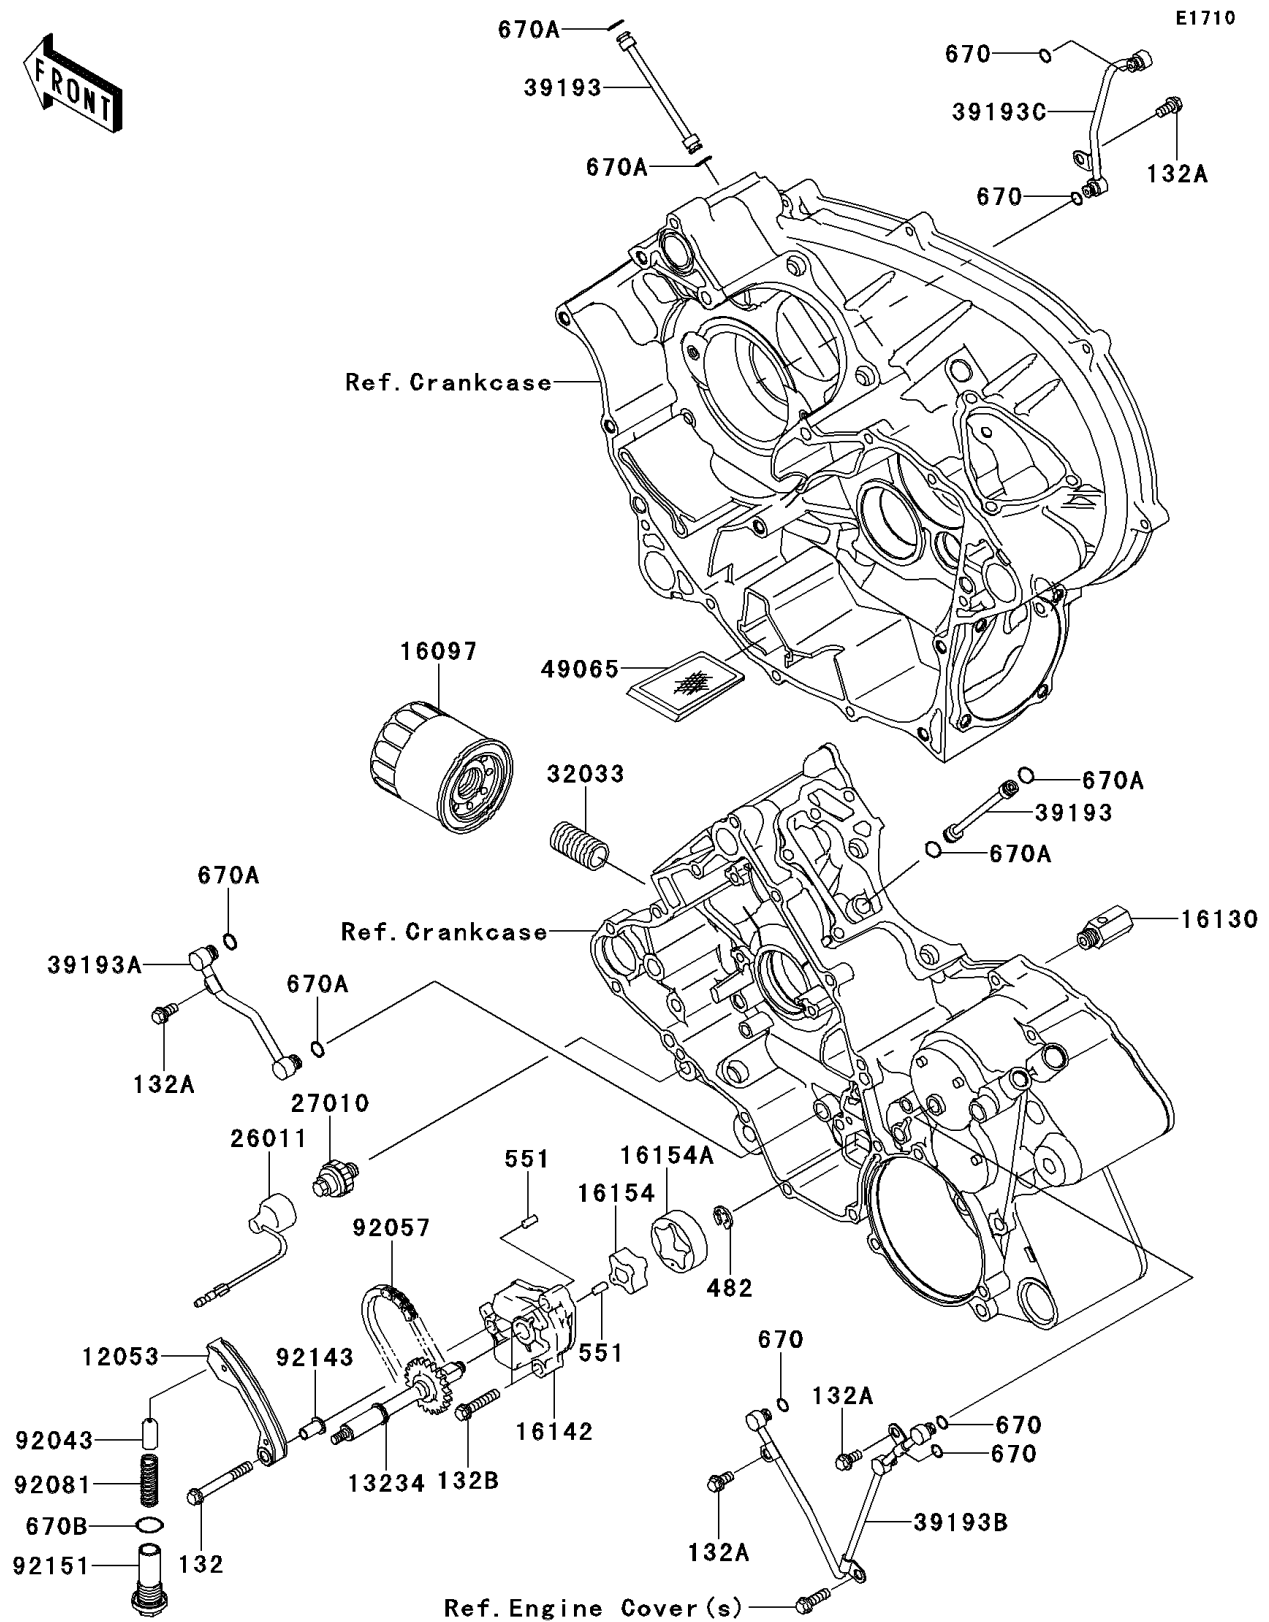

# 2011 TERYX® 750 FI 4x4 LE

## PARTS DIAGRAM Oil Pump/Oil Filter

# 2011 TERYX<sup>®</sup> 750 FI 4x4 LE

## PARTS LIST

Oil Pump/Oil Filter

**ITEM NAME**

**PART NUMBER**

**QUANTITY**

---