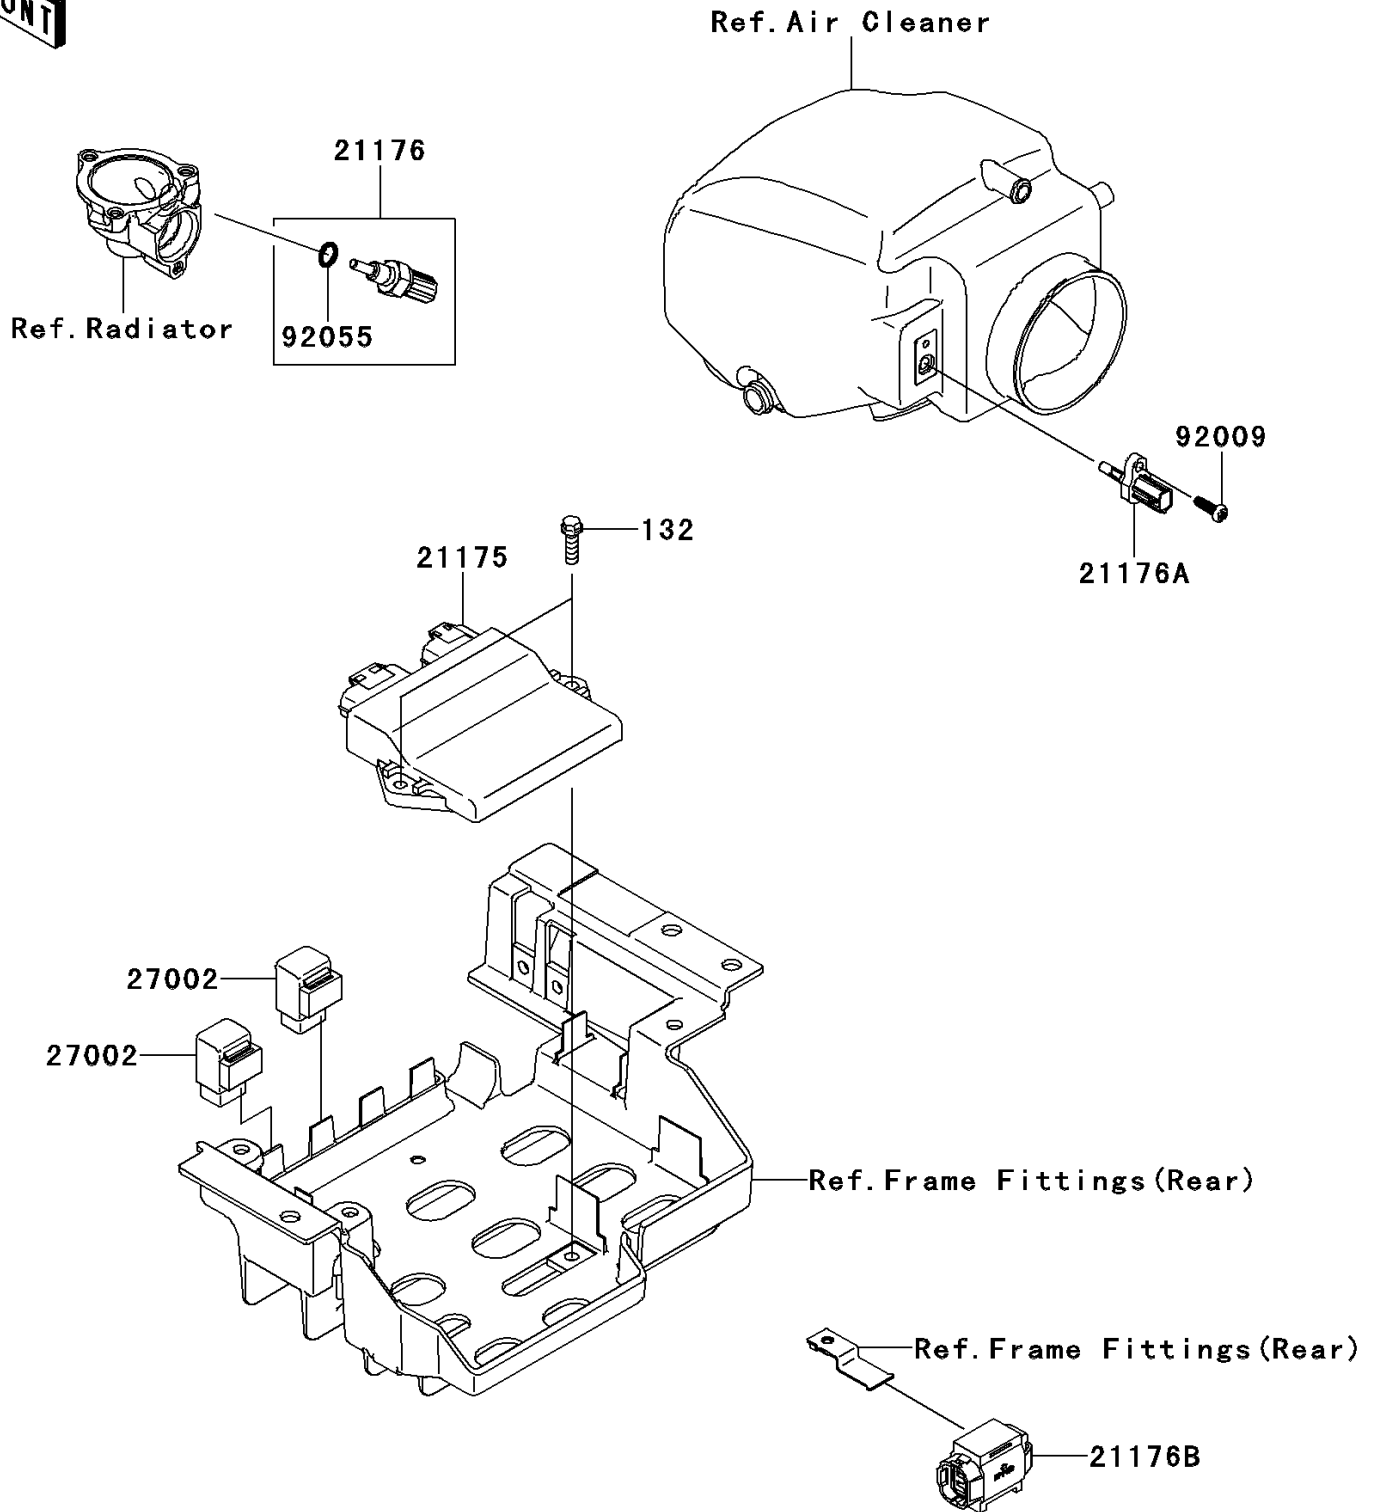

2012 TERYX® 750 FI 4x4 LE

PARTS DIAGRAM

Fuel Injection

E1530

2012 TERYX[®] 750 FI 4x4 LE

PARTS LIST Fuel Injection

ITEM NAME

PART NUMBER

QUANTITY
