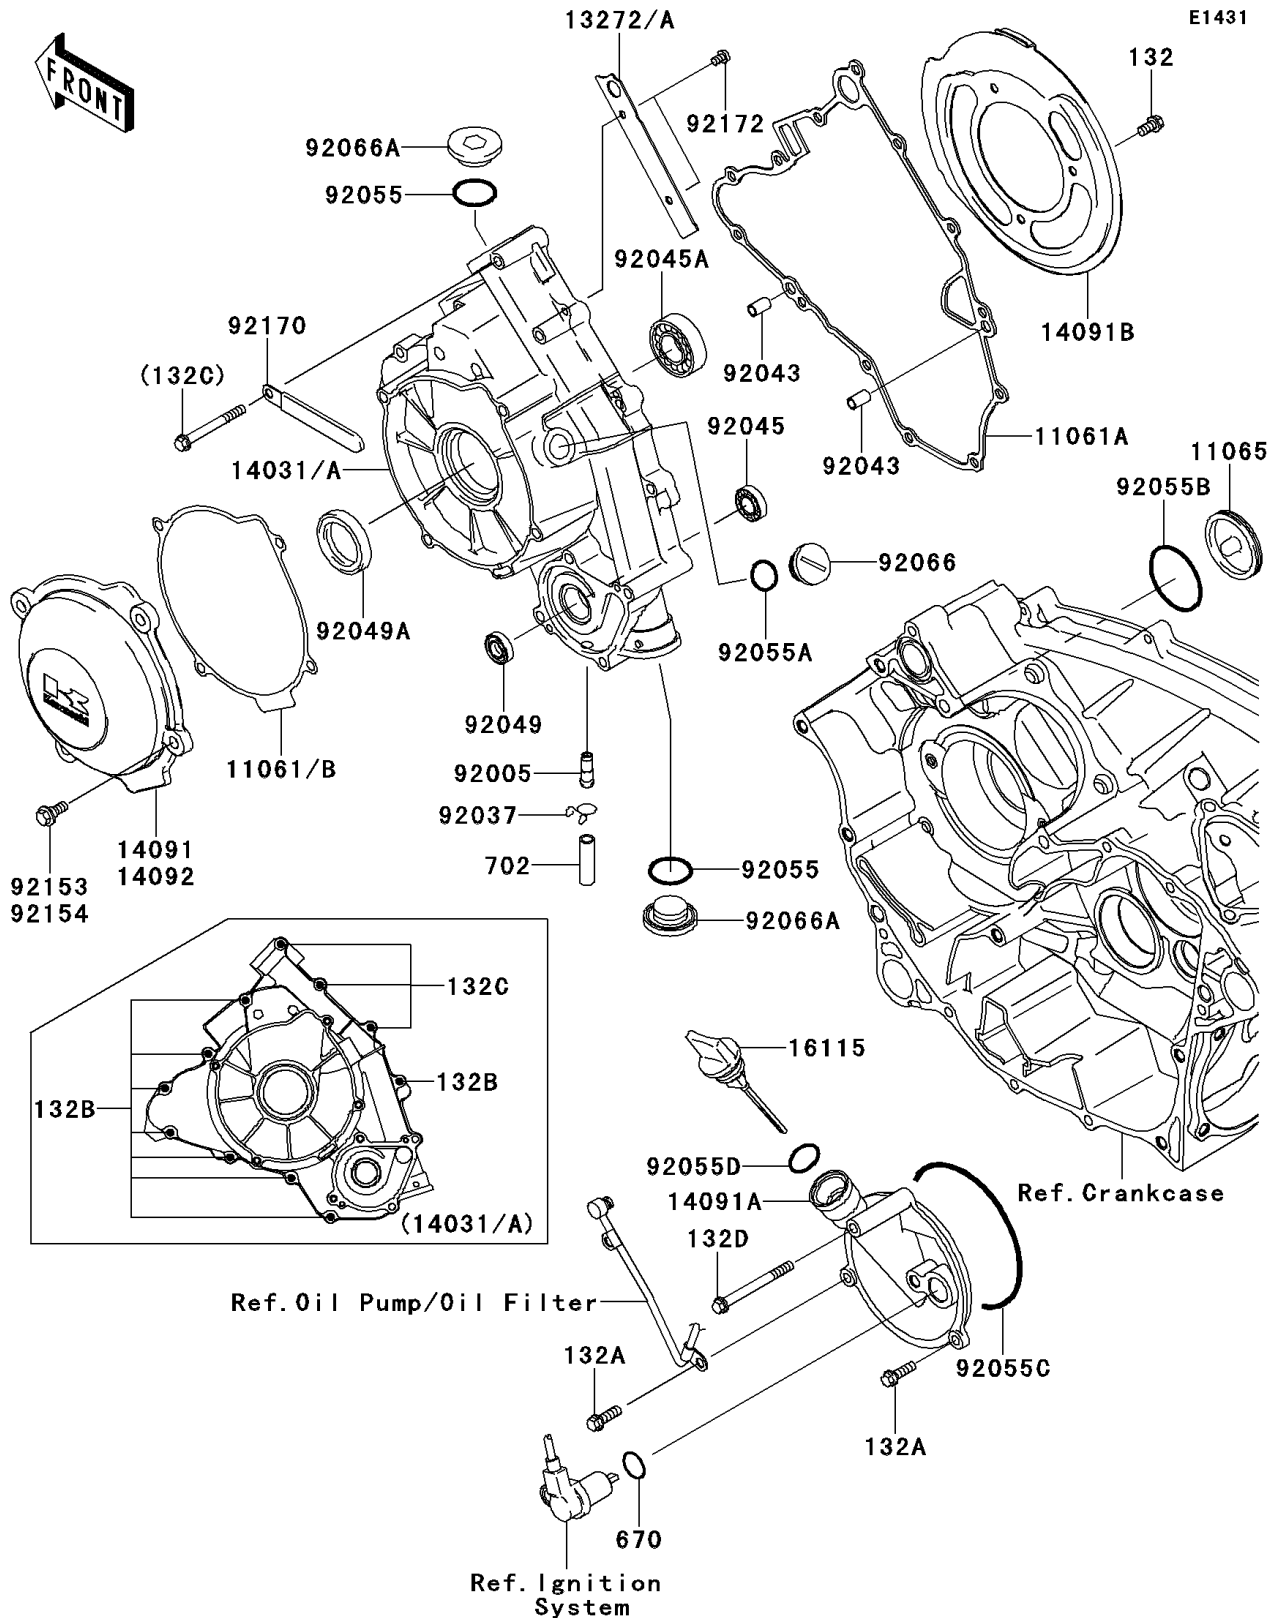

2012 TERYX® 750 FI 4x4 LE

PARTS DIAGRAM

Engine Cover(s)

2012 TERYX[®] 750 FI 4x4 LE

PARTS LIST

Engine Cover(s)

ITEM NAME

PART NUMBER

QUANTITY
