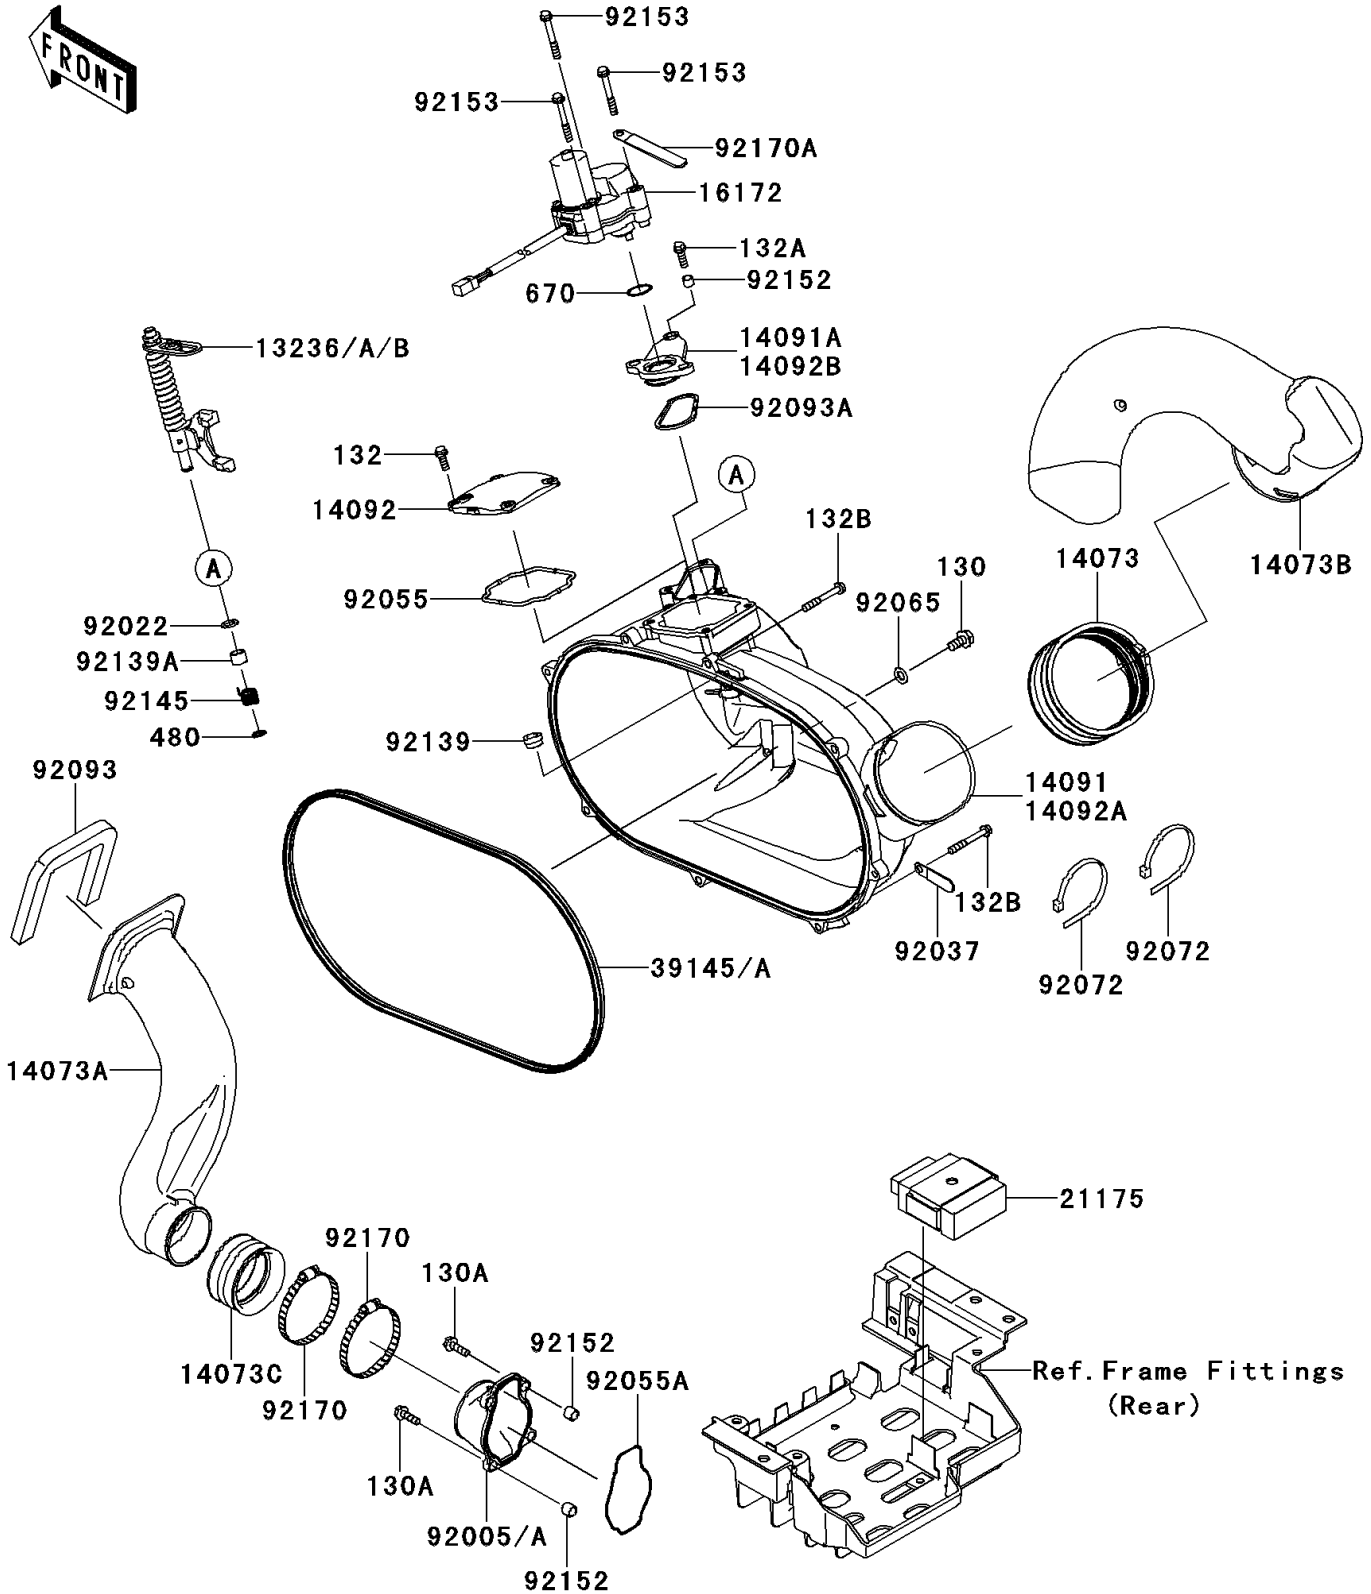

2012 TERYX® 750 FI 4x4 LE

PARTS DIAGRAM

Converter Cover

E1393

2012 TERYX[®] 750 FI 4x4 LE

PARTS LIST

Converter Cover

ITEM NAME

PART NUMBER

QUANTITY
