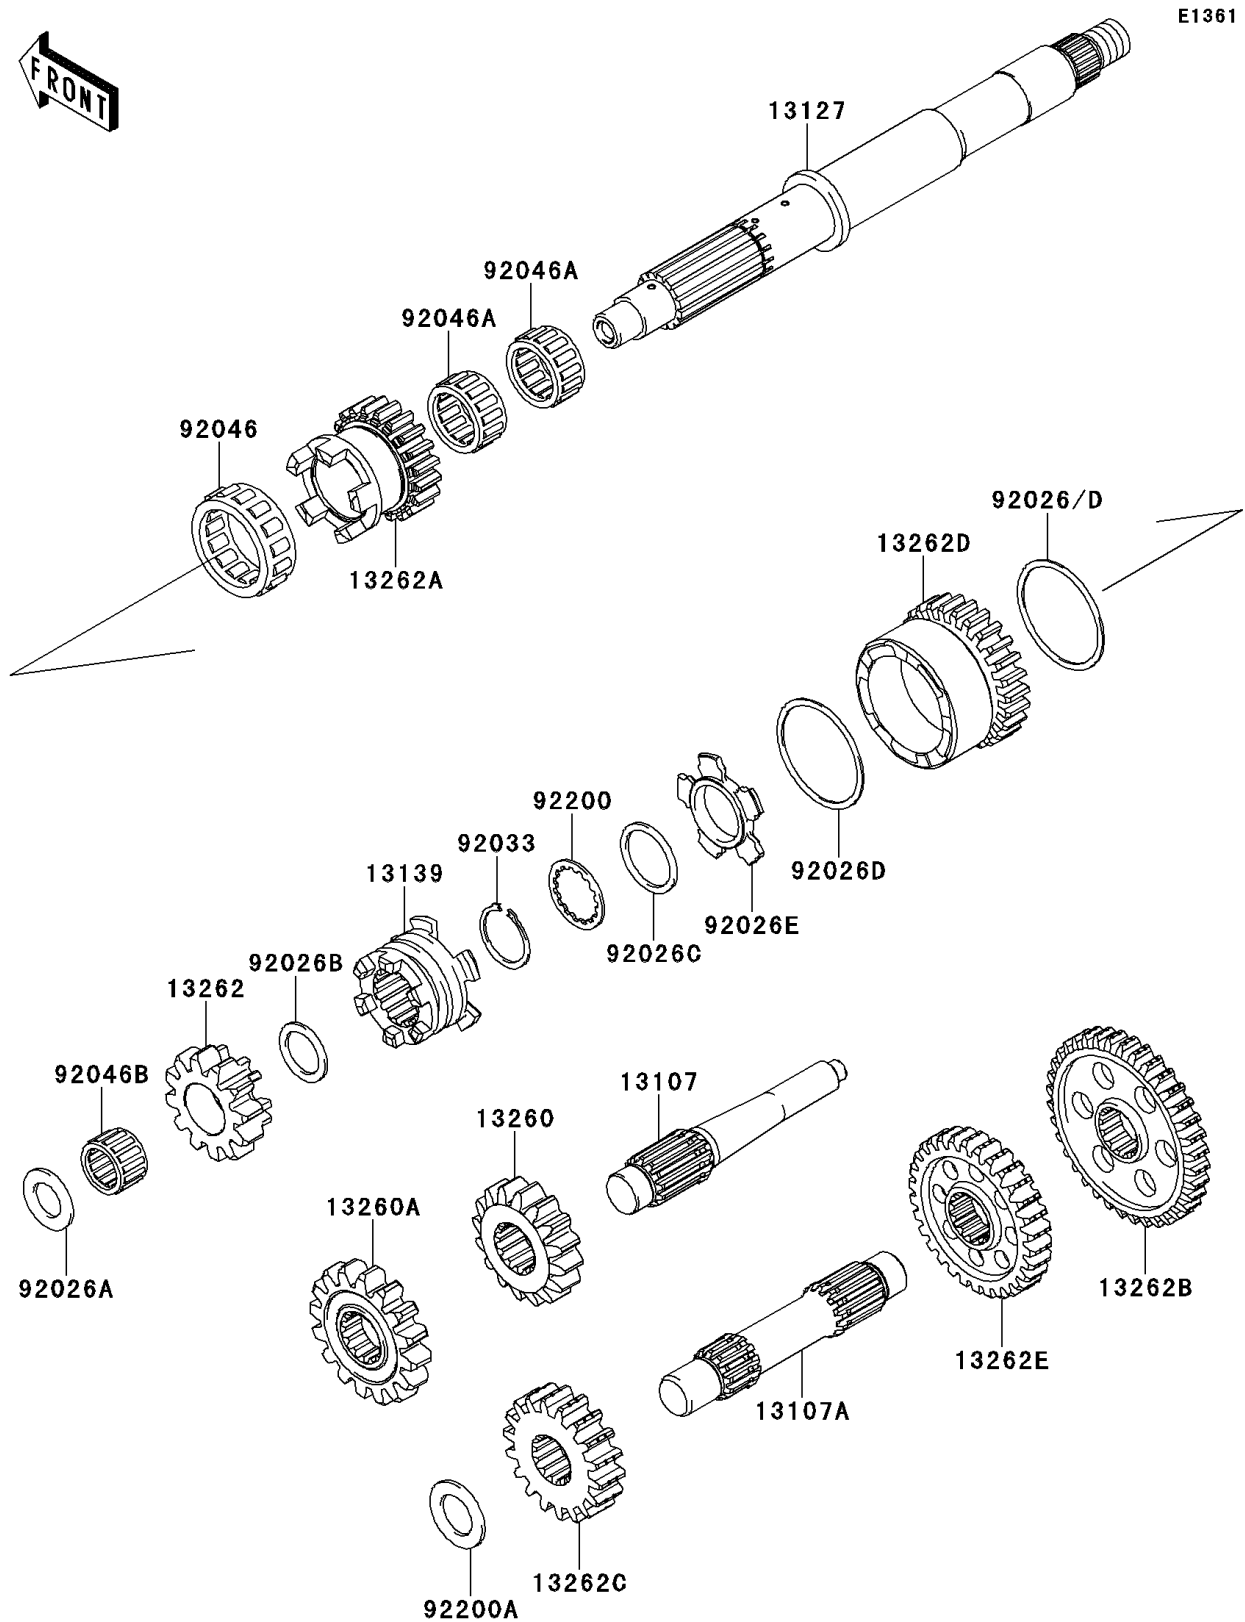

2011 TERYX® 750 FI 4x4 LE

PARTS DIAGRAM

Transmission

2011 TERYX[®] 750 FI 4x4 LE

PARTS LIST

Transmission

ITEM NAME

PART NUMBER

QUANTITY
